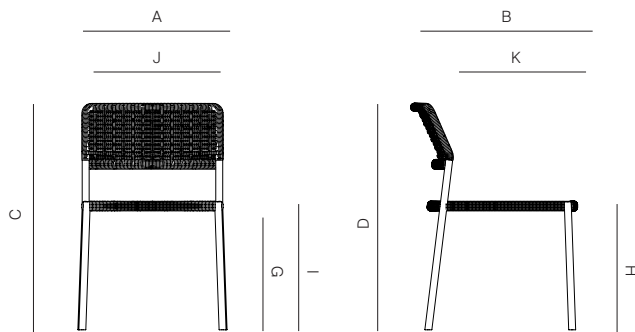

THOMPSON

by Mario Ruiz

DINING SIDE CHAIR STACKABLE

822211

SPECIFICATIONS

Width:	21"	53.6 cm
Depth:	23"	58.1 cm
Height:	32"	81.4 cm
Seat height:	18 1/4"	46.2 cm

MATERIALS

Frame: Powder coated aluminum.

LINEN

ROPE

TRH OW PILLOWS SOLD SEPARATELY

DANAO

danaoliving.com

DINING SIDE CHAIR STACKABLE

822211

MEASURES INCH CM	OVERALL WIDTH	OVERALL DEPTH	OVERALL HEIGHT WITH CUSHIONS	OVERALL FRAME HEIGHT	ARM HEIGHT	ARM WIDTH	FOOT HEIGHT	SEAT HEIGHT WITH CUSHIONS	SEAT HEIGHT (FLOOR TO FRAME)	INSIDE SEAT WIDTH	INSIDE SEAT DEPTH
DESCRIPTION	A	B	C	D	E	F	G	H	I	J	K
DINING SIDE CHAIR STACKABLE	21	23	32	32	-	-	17	18 1/4	18 1/4	20	21
SKU# 822211	53.6	58.1	81.4	81.4	-	-	43	46.2	46.2	50.7	53.3

MEASURES INCH CM	# OF SEAT CUSHIONS	COM CUSHIONS YARDS METERS	DIAGONAL CLEARANCE	FURNITURE WEIGHT LBS KGS	TOTAL PIECES IN A BOX	BOXED WEIGHT LBS KGS	CUBE
DESCRIPTION	L						
DINING SIDE CHAIR STACKABLE	-	-	39 1/2	10	2	24	12.7
SKU# 822211	-	-	100.5	5	2	11	