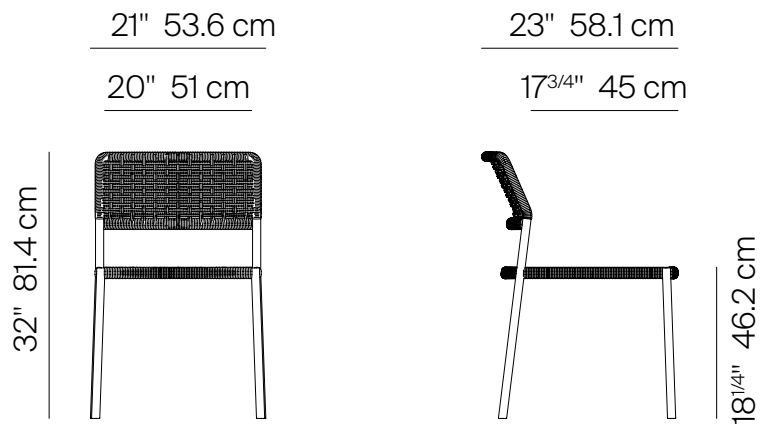

THOMPSON

by Mario Ruiz

DINING SIDE CHAIR STACKABLE

822211

SPECIFICATIONS

Width:	21"	53.6 cm
Depth:	23"	58.1 cm
Height:	32"	81.4 cm
Seat height:	18 1/4"	46.2 cm

MATERIALS

Frame: Powder coated aluminum.

Accents: Premium grade teak wood and rope.

Seat cushion sold separately.

Furniture Cover Available.

FINISHES

SPACE GREY
-52

WHITE
-53

ALUMINUM

ASH BLACK

LINEN

ROPE

TRH OW PILLOWS SOLD SEPARATELY

DANAO

danaoliving.com

DINING SIDE CHAIR STACKABLE

822211

MEASURES INCH CM	OVERALL WIDTH	OVERALL DEPTH	OVERALL HEIGHT WITH CUSHIONS	OVERALL FRAME HEIGHT	ARM HEIGHT	ARM WIDTH	FOOT HEIGHT	SEAT HEIGHT WITH CUSHIONS	SEAT HEIGHT (FLOOR TO FRAME)	INSIDE SEAT WIDTH	INSIDE SEAT DEPTH
DESCRIPTION	A	B	C	D	E	F	G	H	I	J	K
DINING SIDE CHAIR STACKABLE	21	23	32	32	-	-	17	18 1/4	18 1/4	20	21
SKU# 822211	53.6	58.1	81.4	81.4	-	-	43	46.2	46.2	50.7	53.3

MEASURES INCH CM	# OF SEAT CUSHIONS	COM CUSHIONS YARDS METERS	DIAGONAL CLEARANCE	FURNITURE WEIGHT LBS KGS	TOTAL PIECES IN A BOX	BOXED WEIGHT LBS KGS	CUBE
DESCRIPTION	L						
DINING SIDE CHAIR STACKABLE	-	-	39 1/2	10	2	24	12.7
SKU# 822211	-	-	100.5	5	2	11	