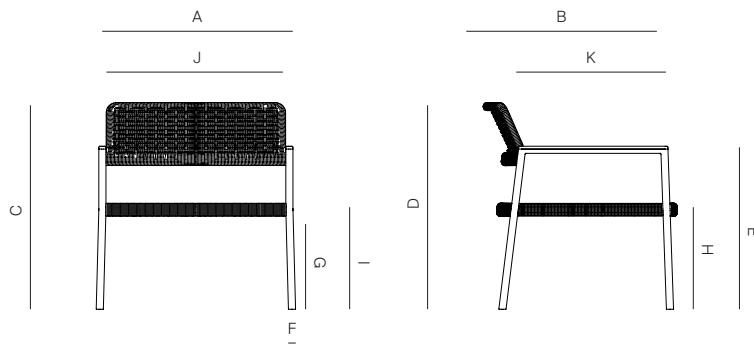

28¹/₂" 72.4 cm

14¹/₂" 37.1 cm

22¹/₂" 57.1 cm

SPECIFICATIONS

Width:	27 1/2"	69.8 cm
Depth:	26"	66.3 cm
Height:	28 1/2"	72.4 cm
Seat height:	14 1/2"	37.1 cm

MATERIALS

Frame: Powder coated aluminum.

Accents: Premium grade teak wood and rope.

ASH BLACK

LINEN

ROPE

TRHROW PILLOWS SOLD SEPARATELY

DANAO

danaoliving.com

LOUNGE CHAIR

822301

MEASURES INCH CM	OVERALL WIDTH	OVERALL DEPTH	OVERALL HEIGHT WITH CUSHIONS	OVERALL FRAME HEIGHT	ARM HEIGHT	ARM WIDTH	FOOT HEIGHT	SEAT HEIGHT WITH CUSHIONS	SEAT HEIGHT (FLOOR TO FRAME)	INSIDE SEAT WIDTH	INSIDE SEAT DEPTH
DESCRIPTION	A	B	C	D	E	F	G	H	I	J	K
LOUNGE CHAIR	27 1/2	26	28 1/2	28 1/2	22 1/2	1	12 3/4	17 1/2	14 1/2	24 3/4	24 1/4
SKU# 822301	69.8	66.3	72.4	72.4	57.1	2.5	32.6	44.6	37.1	63	61.8