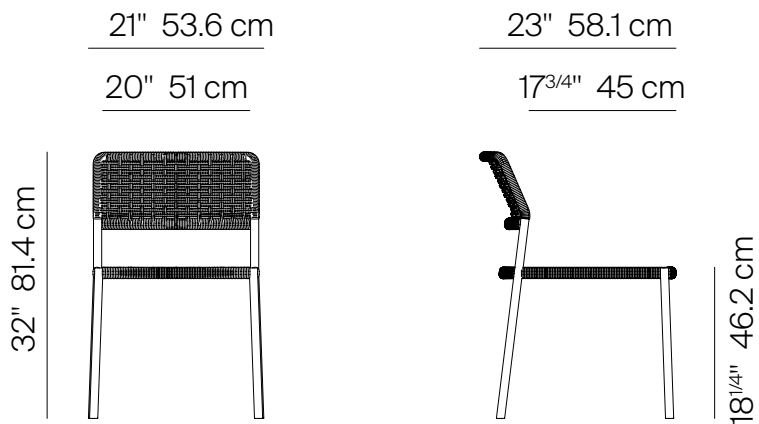

THOMPSON

by Mario Ruiz

DINING SIDE CHAIR

822201

SPECIFICATIONS

Width:	21"	53.6 cm
Depth:	23"	58.1 cm
Height:	32"	81.4 cm
Seat height:	18 1/4"	46.2 cm

MATERIALS

Frame: Powder coated aluminum.

danaoliving.com

DINING SIDE CHAIR

822201

MEASURES INCH CM	OVERALL WIDTH	OVERALL DEPTH	OVERALL HEIGHT WITH CUSHIONS	OVERALL FRAME HEIGHT	ARM HEIGHT	ARM WIDTH	FOOT HEIGHT	SEAT HEIGHT WITH CUSHIONS	SEAT HEIGHT (FLOOR TO FRAME)	INSIDE SEAT WIDTH	INSIDE SEAT DEPTH
DESCRIPTION	A	B	C	D	E	F	G	H	I	J	K
DINING SIDE CHAIR	21	23	32	32	-	-	17	18 1/4	18 1/4	20	21
SKU# 822201	53.6	58.1	81.4	81.4	-	-	43	46.2	46.2	50.7	53.3

MEASURES INCH CM	# OF SEAT CUSHIONS	COM CUSHIONS YARDS METERS	DIAGONAL CLEARANCE	FURNITURE WEIGHT LBS KGS	TOTAL PIECES IN A BOX	BOXED WEIGHT LBS KGS	CUBE
DESCRIPTION			L				
DINING SIDE CHAIR	-	-	39 1/2	10	2	24	12.7
SKU# 822201	-	-	100.5	5	2	11	