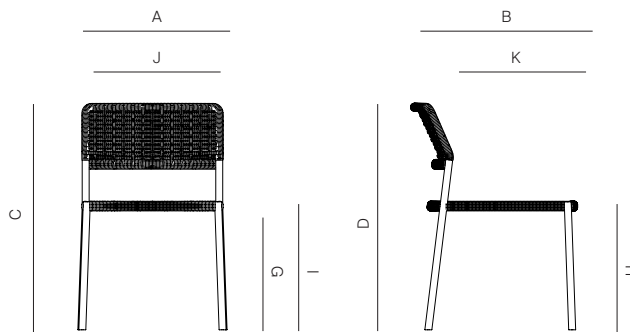

THOMPSON

by Mario Ruiz

DINING SIDE CHAIR

822201

SPECIFICATIONS

Width:	21"	53.6 cm
Depth:	23"	58.1 cm
Height:	32"	81.4 cm
Seat height:	18 1/4"	46.2 cm

MATERIALS

Frame: Powder coated aluminum.

danaoliving.com

DINING SIDE CHAIR

822201

MEASURES INCH CM	OVERALL WIDTH	OVERALL DEPTH	OVERALL HEIGHT WITH CUSHIONS	OVERALL FRAME HEIGHT	ARM HEIGHT	ARM WIDTH	FOOT HEIGHT	SEAT HEIGHT WITH CUSHIONS	SEAT HEIGHT (FLOOR TO FRAME)	INSIDE SEAT WIDTH	INSIDE SEAT DEPTH
DESCRIPTION	A	B	C	D	E	F	G	H	I	J	K
DINING SIDE CHAIR	21	23	32	32	-	-	17	18 1/4	18 1/4	20	21
SKU# 822201	53.6	58.1	81.4	81.4	-	-	43	46.2	46.2	50.7	53.3

MEASURES INCH CM	# OF SEAT CUSHIONS	COM CUSHIONS YARDS METERS	DIAGONAL CLEARANCE	FURNITURE WEIGHT LBS KGS	TOTAL PIECES IN A BOX	BOXED WEIGHT LBS KGS	CUBE
DESCRIPTION			L				
DINING SIDE CHAIR	-	-	39 1/2	10	2	24	12.7
SKU# 822201	-	-	100.5	5	2	11	