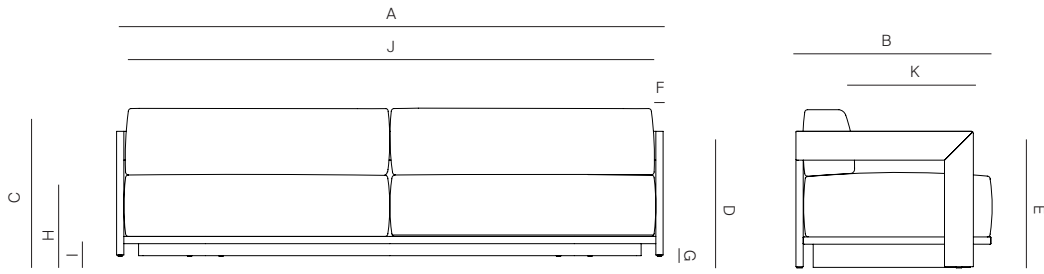

S2

by Ann Vering

The S2 Collection is made of premium grade teak frame.

3 SEATER SOFA 95"

172502

SPECIFICATIONS

Width:	95"	241.3 cm
Depth:	34"	86.3 cm
Height:	16 3/4"	42.5 cm
Seat height:	15"	38.1 cm
COM:	9 yds	
COM based on 54" wide no repeat fabric.		

Fabric options.

(Reference fabric specification sheet)

Throw pillows available: Outdoor polyfill

Furniture cover available.

THROW PILLOWS SOLD SEPARATELY

DANAO

danaoliving.com

3 SEATER SOFA 95"

172502

MEASURES INCH CM	OVERALL WIDTH	OVERALL DEPTH	OVERALL HEIGHT WITH CUSHIONS	OVERALL FRAME HEIGHT	ARM HEIGHT	ARM WIDTH	FOOT HEIGHT	SEAT HEIGHT WITH CUSHIONS	FRAME SEAT HEIGHT (FLOOR TO FRAME)	INSIDE SEAT WIDTH	INSIDE SEAT DEPTH
DESCRIPTION	A	B	C	D	E	F	G	H	I	J	K
3 SEATER SOFA 95"	95	34	27 1/2	21 3/4	21 3/4	11/4	2	16 3/4	3 1/4	92 1/4	25
SKU# 172502	241.3	86.3	69.9	55.1	55.1	3.2	5	42.5	8.7	234.3	63.5

MEASURES INCH CM	# OF BACK CUSHIONS	# OF SEAT CUSHIONS	COM YARDS METERS	DIAGONAL CLEARANCE	FURNITURE WEIGHT LBS KGS	TOTAL PIECES IN A BOX	BOXED WEIGHT LBS KGS	CUBE
DESCRIPTION	L							
3 SEATER SOFA 95"	2	2	9	37 1/2	89	1	108	561
SKU# 172502	2	2	8.2	95	40	1	49	