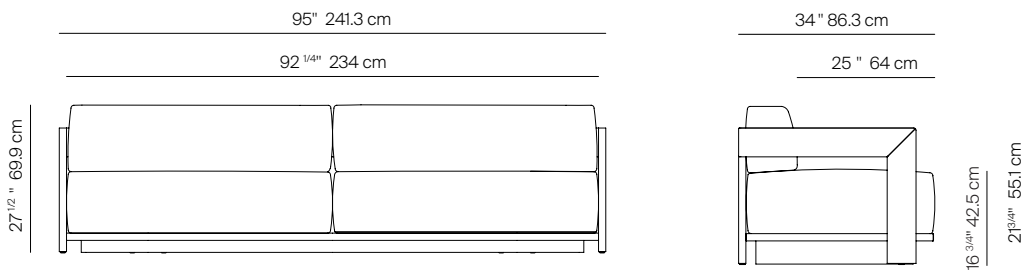

S2

by Ann Vering

The S2 Collection is made of premium grade teak frame.

3 SEATER SOFA 95"

172502

SPECIFICATIONS

Width:	95"	241.3 cm
Depth:	34"	86.3 cm
Height:	16 3/4"	42.5 cm
Seat height:	15"	38.1 cm
COM:	9 yds	
COM based on 54" wide no repeat fabric.		

172502

MEASURES INCH CM	OVERALL WIDTH	OVERALL DEPTH	OVERALL HEIGHT WITH CUSHIONS	OVERALL FRAME HEIGHT	ARM HEIGHT	ARM WIDTH	FOOT HEIGHT	SEAT HEIGHT WITH CUSHIONS	FRAME SEAT HEIGHT (FLOOR TO FRAME)	INSIDE SEAT WIDTH	INSIDE SEAT DEPTH
DESCRIPTION	A	B	C	D	E	F	G	H	I	J	K
3 SEATER SOFA 95"	95	34	27 1/2	21 3/4	21 3/4	11/4	2	16 3/4	3 1/4	92 1/4	25
SKU# 172502	241.3	86.3	69.9	55.1	55.1	3.2	5	42.5	8.7	234.3	63.5

MEASURES INCH CM	# OF BACK CUSHIONS	# OF SEAT CUSHIONS	COM YARDS METERS	DIAGONAL CLEARANCE	FURNITURE WEIGHT LBS KGS	TOTAL PIECES IN A BOX	BOXED WEIGHT LBS KGS	CUBE
DESCRIPTION	L							
3 SEATER SOFA 95"	2	2	9	37 1/2	89	1	108	561
SKU# 172502	2	2	8.2	95	40	1	49	