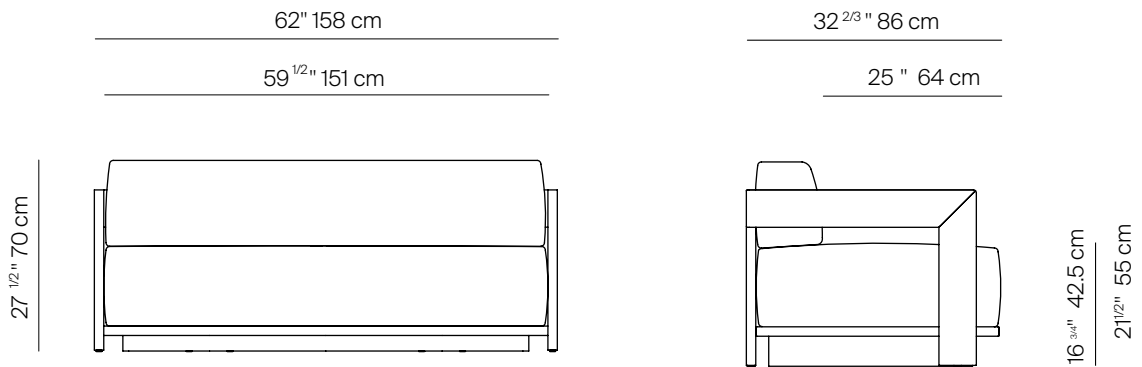

S2

by Ann Vering

2 SEATER SOFA 62" ALUMINIUM

972501

SPECIFICATIONS

Width: 62" 158 cm
Depth: 32 2/3" 86 cm
Height: 27 1/2" 70 cm
Seat height: 16 3/4" 42.5 cm

COM: 6 3/4 yds
COM based on 54" wide no repeat fabric.

972501

MEASURES INCH CM	OVERALL WIDTH	OVERALL DEPTH	OVERALL HEIGHT WITH CUSHIONS	OVERALL FRAME HEIGHT	ARM HEIGHT	ARM WIDTH	FOOT HEIGHT	SEAT HEIGHT WITH CUSHIONS	FRAME SEAT HEIGHT (FLOOR TO FRAME)	INSIDE SEAT WIDTH	INSIDE SEAT DEPTH
DESCRIPTION	A	B	C	D	E	F	G	H	I	J	K
2 SEATER SOFA 62" ALUMINIUM	62	32 2/3	27 1/2	21 3/4	21 1/2	11/4	2	16 3/4	3 1/4	59 1/2	25
SKU# 972501	158	86	70	55.1	55	3.2	5	42.5	8.7	151	64

MEASURES INCH CM	# OF BACK CUSHIONS	# OF SEAT CUSHIONS	COM YARDS METERS	DIAGONAL CLEARANCE	FURNITURE WEIGHT LBS KGS	TOTAL PIECES IN A BOX	BOXED WEIGHT LBS KGS	CUBE
DESCRIPTION	L							
2 SEATER SOFA 62" ALUMINIUM	1	1	6 3/4	37 1/2	127.52	1	141.78	37.4
SKU# 972501	1	1	6.2	95	57.84	1	64.31	