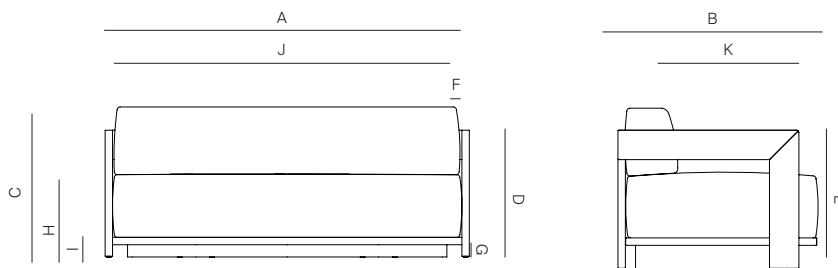

S2

by Ann Vering

2 SEATER SOFA 62" ALUMINIUM

972501

SPECIFICATIONS

Width: 62" 158 cm
Depth: 32 2/3" 86 cm
Height: 27 1/2" 70 cm
Seat height: 16 3/4" 42.5 cm

COM: 6 3/4 yds
COM based on 54" wide no repeat fabric.

972501

MEASURES INCH CM	OVERALL WIDTH	OVERALL DEPTH	OVERALL HEIGHT WITH CUSHIONS	OVERALL FRAME HEIGHT	ARM HEIGHT	ARM WIDTH	FOOT HEIGHT	SEAT HEIGHT WITH CUSHIONS	FRAME SEAT HEIGHT (FLOOR TO FRAME)	INSIDE SEAT WIDTH	INSIDE SEAT DEPTH
DESCRIPTION	A	B	C	D	E	F	G	H	I	J	K
2 SEATER SOFA 62" ALUMINIUM	62	32 2/3	27 1/2	21 3/4	21 1/2	11/4	2	16 3/4	3 1/4	59 1/2	25
SKU# 972501	158	86	70	55.1	55	3.2	5	42.5	8.7	151	64