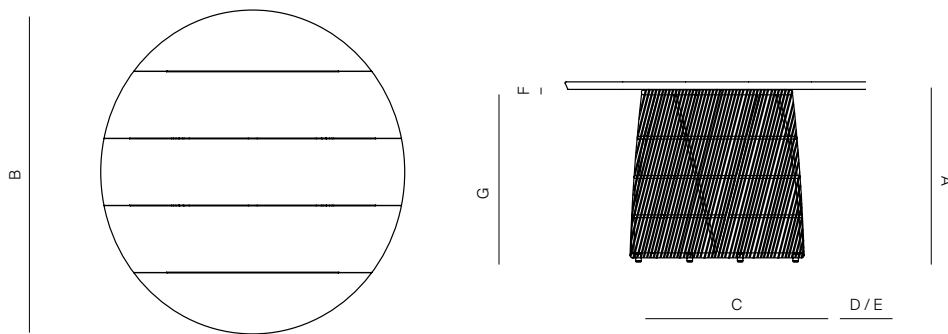

CUFF

by Ann Vering

ROUND DINING TABLE 54"

186301

SPECIFICATIONS

Width:	54"	137.4 cm
Depth:	54"	137.4 cm
Height:	30 1/4"	76.6 cm

MATERIALS

Frame: Powder coated aluminum.
Weave: Olphin rope covered resin.
Table Top: Black smoked glass top.

ROPE

MEASURES INCH CM	OVERALL HEIGHT	DIAMETER	SIZE OF BASE	OVERHANG AT ENDS	OVERHANG AT SIDES	TABLE TOP THICKNESS	APRON TO FLOOR CLEARANCE	SEAT UP TO (APROX. 20"W CHAIRS SPACED 2" APART)
DESCRIPTION	A	B	C	D	E	F	G	H
ROUND DINING TABLE 54"	30 1/4	54	31	13 1/2	13 1/2	1/4	29 3/4	4
SKU# 186301	76.6	137.4	78.6	34.5	34.5	0.8	75.7	4