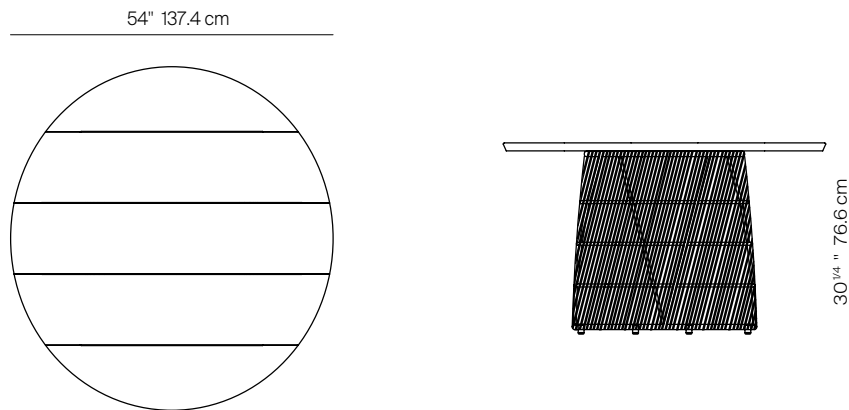

CUFF

by Ann Vering

ROUND DINING TABLE 54"

186301

SPECIFICATIONS

Width:	54"	137.4 cm
Depth:	54"	137.4 cm
Height:	30 1/4"	76.6 cm

MATERIALS

Frame: Powder coated aluminum.
Weave: Olphin rope covered resin.
Table Top: Black smoked glass top.

ROPE

MEASURES INCH CM	OVERALL HEIGHT	DIAMETER	SIZE OF BASE	OVERHANG AT ENDS	OVERHANG AT SIDES	TABLE TOP THICKNESS	APRON TO FLOOR CLEARANCE	SEAT UP TO (APROX. 20"W CHAIRS SPACED 2" APART)
DESCRIPTION	A	B	C	D	E	F	G	H
ROUND DINING TABLE 54"	30 1/4	54	31	13 1/2	13 1/2	1/4	29 3/4	4
SKU# 186301	76.6	137.4	78.6	34.5	34.5	0.8	75.7	4

MEASURES INCH CM	DIAGONAL CLEARANCE	TABLE TOP WEIGHT LBS KGS	OVERALL FURNITURE WEIGHT LBS KGS	TOTAL PIECES IN A BOX	BOXED WEIGHT LBS KGS	CUBE
DESCRIPTION	I					
ROUND DINING TABLE 54"	40 3/4	43	70	1	156	27.3
SKU# 186301	103.6	19.50	32	1	70	