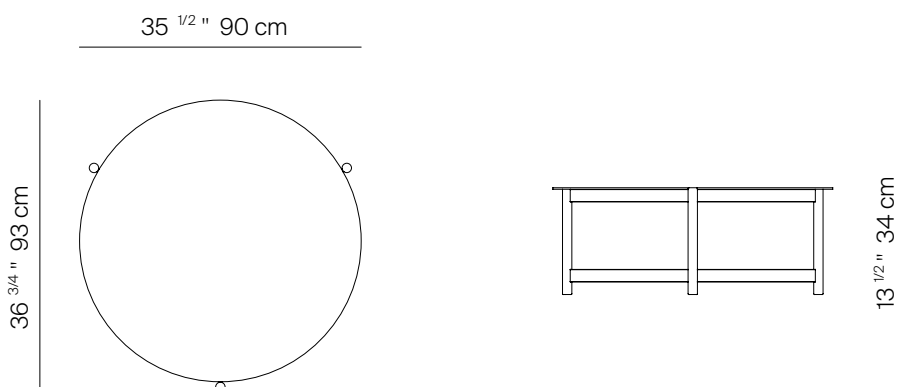

HUDSON

by Ramón Esteve

ROUND COFFEE TABLE LARGE 35.5"

334102

SPECIFICATIONS

Width:	35 1/2"	90 cm
Depth:	35 1/2"	90 cm
Height:	13 1/2"	34 cm

MATERIALS

Frame: Powder coated aluminum.

Furniture cover available.

FINISHES

SPACE GREY
-52

ALUMINUM

ROUND COFFE TABLE LARGE 35.5"

334102

MEASURES INCH CM	OVERALL LENGTH	OVERALL WIDTH	OVERALL HEIGHT	DIAMETER	SIZE OF BASE	OVERHANG AT ENDS	TABLE TOP THICKNESS	APRON TO FLOOR CLEARANCE	SPACE BETWEEN LEGS AT HEAD	SPACE BETWEEN LEGS AT SIDE
DESCRIPTION	A	B	C	D	E	F	G	H	I	J
ROUND COFFEE TABLE LARGE 35.5"	35 1/2	35 1/2	13 1/2	35 1/2	33	-	1/4	12 1/4	30 3/4	26 1/4
SKU# 334102	90	90	34	90	83.8	-	0.5	31.1	77.8	67

MEASURES INCH CM	SEAT UP TO (APROX. 20"W CHAIRS SPACED 2" APART)	DIAGONAL CLEARANCE	OVERALL FURNITURE WEIGHT LBS KGS	TOTAL PIECES IN A BOX	BOXED WEIGHT LBS KGS	CUBE
DESCRIPTION		K				
ROUND COFFEE TABLE LARGE 35.5"	-	38 1/2	22	1	33	14
SKU# 334102	-	98	9	1	14	