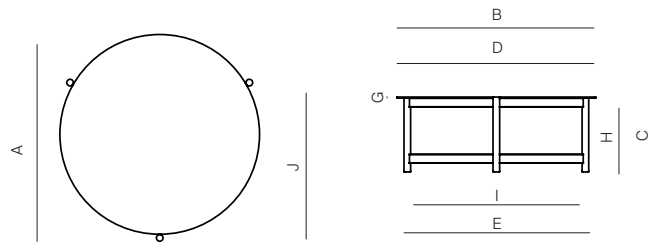

HUDSON

by Ramón Esteve

ROUND COFFEE TABLE LARGE 35.5"

334102

SPECIFICATIONS

Width:	35 1/2"	90 cm
Depth:	35 1/2"	90 cm
Height:	13 1/2"	34 cm

MATERIALS

Frame: Powder coated aluminum.

Furniture cover available.

FINISHES

SPACE GREY
-52

ALUMINUM

ROUND COFFE TABLE LARGE 35.5"

334102

MEASURES INCH CM	OVERALL LENGTH	OVERALL WIDTH	OVERALL HEIGHT	DIAMETER	SIZE OF BASE	OVERHANG AT ENDS	TABLE TOP THICKNESS	APRON TO FLOOR CLEARANCE	SPACE BETWEEN LEGS AT HEAD	SPACE BETWEEN LEGS AT SIDE
DESCRIPTION	A	B	C	D	E	F	G	H	I	J
ROUND COFFEE TABLE LARGE 35.5"	35 1/2	35 1/2	13 1/2	35 1/2	33	-	1/4	12 1/4	30 3/4	26 1/4
SKU# 334102	90	90	34	90	83.8	-	0.5	31.1	77.8	67

MEASURES INCH CM	SEAT UP TO (APROX. 20"W CHAIRS SPACED 2" APART)	DIAGONAL CLEARANCE	OVERALL FURNITURE WEIGHT LBS KGS	TOTAL PIECES IN A BOX	BOXED WEIGHT LBS KGS	CUBE
DESCRIPTION		K				
ROUND COFFEE TABLE LARGE 35.5"	-	38 1/2	22	1	33	14
SKU# 334102	-	98	9	1	14	