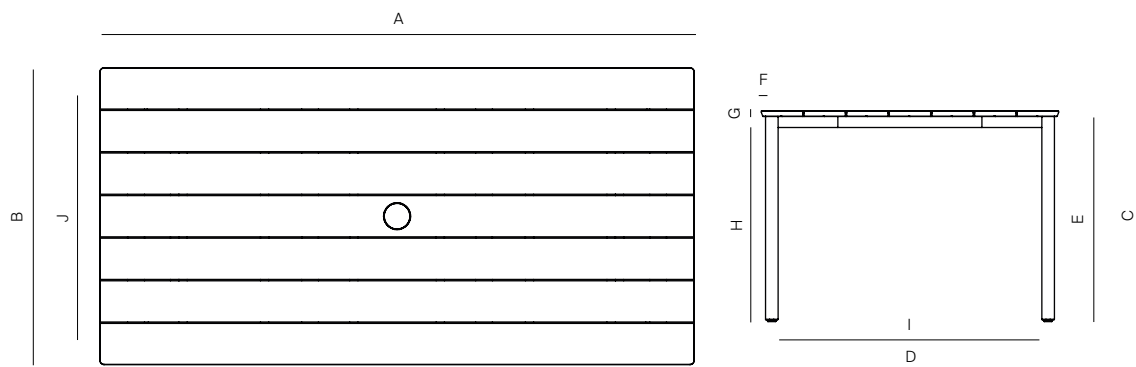

## SPECIFICATIONS

Width:	84"	213.4 cm
Depth:	42"	106.8 cm
Height:	30"	76.2 cm

## ALUMINUM

NATURAL  
-20

TEAK

RECTANGULAR DINING TABLE TEAK

866212

MEASURES INCH CM	OVERALL LENGTH	OVERALL WIDTH	OVERALL HEIGHT	SIZE OF BASE	FOOT HEIGHT	OVERGANG AT ENDS	TABLE TOP THICKNESS	APRON TO FLOOR CLEARANCE	SPACE BETWEEN LEGS AT HEAD	SPACE BETWEEN LEGS AT SIDE	SEAT UP TO (APROX. 20"W CHAIRS SPACED 2" APART)
DESCRIPTION	A	B	C	D	E	F	G	H	I	J	K
RECT DINING TABLE TEAK	84	42	30	78 3/4	27 1/2	1/2	1	29	79 1/4	37 1/4	8
SKU# 866212	213.4	106.8	76.2	200.2	69.6	1.5	2.4	73.6	201.4	94.7	

MEASURES INCH CM	DIAGONAL	CLEARANCE	OVERALL FURNITURE WEIGHT LBS KGS	TOTAL PIECES IN A BOX	BOXED WEIGHT LBS KGS	CBM
DESCRIPTION	L					
RECT DINING TABLE TEAK	46 3/4		122		126	30.6
SKU# 866212	118.3		51		57	