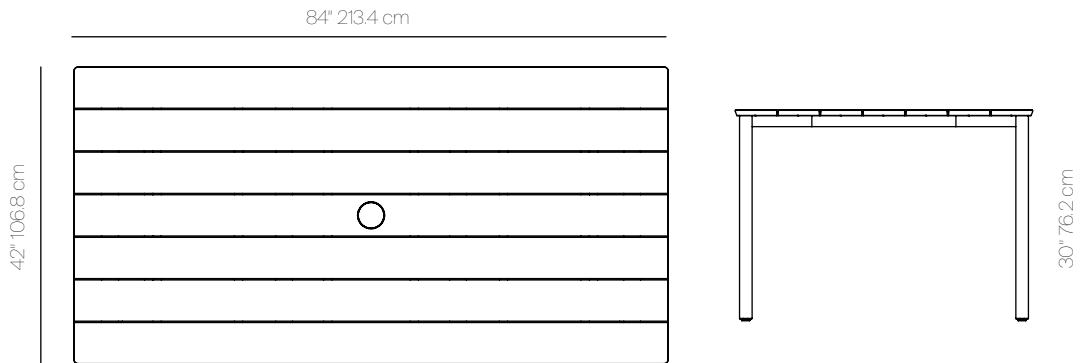

## SPECIFICATIONS

Width:	84"	213.4 cm
Depth:	42"	106.8 cm
Height:	30"	76.2 cm

## ALUMINUM

NATURAL  
-20

TEAK

RECTANGULAR DINING TABLE TEAK

866212

MEASURES INCH CM	OVERALL LENGTH	OVERALL WIDTH	OVERALL HEIGHT	SIZE OF BASE	FOOT HEIGHT	OVERGANG AT ENDS	TABLE TOP THICKNESS	APRON TO FLOOR CLEARANCE	SPACE BETWEEN LEGS AT HEAD	SPACE BETWEEN LEGS AT SIDE	SEAT UP TO (APROX. 20"W CHAIRS SPACED 2" APART)
DESCRIPTION	A	B	C	D	E	F	G	H	I	J	K
RECT DINING TABLE TEAK	84	42	30	78 3/4	27 1/2	1/2	1	29	79 1/4	37 1/4	8
SKU# 866212	213.4	106.8	76.2	200.2	69.6	1.5	2.4	73.6	201.4	94.7	

MEASURES INCH CM	DIAGONAL	CLEARANCE	OVERALL FURNITURE WEIGHT LBS KGS	TOTAL PIECES IN A BOX	BOXED WEIGHT LBS KGS	CBM
DESCRIPTION	L					
RECT DINING TABLE TEAK	46 3/4		122		126	30.6
SKU# 866212	118.3		51		57	