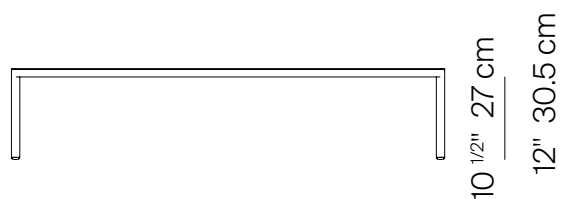

GREENWICH

by Mario Ruiz

RECTANGULAR COFFEE TABLE 57"

835104

SPECIFICATIONS

Width:	57 1/4"	145.4 cm
Depth:	33"	83.8 cm
Height:	12"	30.5 cm

MATERIALS

Frame: Powder coated aluminum.

TRHAW PILLOWS SOLD SEPARATELY

MOQ APPLIED ON CERTAIN FINISHES

DANAO

danaoliving.com

MEASURES INCH CM	OVERALL LENGTH	OVERALL WIDTH	OVERALL HEIGHT	DIAMETER	SIZE OF BASE	TABLE TOP THICKNESS	APRON TO FLOOR CLEARANCE	SPACE BETWEEN LEGS AT HEAD	SPACE BETWEEN LEGS AT SIDE
DESCRIPTION	A	B	C	D	E	F	G	H	I
RECTANGULAR COFFEE TABLE 57"	57 1/4	33	12	-	57 1/4	1	11	55 1/4	31
SKU# 835104	145.3	83.8	30.5	-	145.3	2.8	27.7	140.3	78.7

MEASURES INCH CM	SEAT UP TO	DIAGONAL CLEARANCE	OVERALL FURNITURE WEIGHT LBS KGS	TOTAL PIECES IN A BOX	BOXED WEIGHT LBS KGS	CUBE
DESCRIPTION	J					
RECTANGULAR COFFEE TABLE 57"	35		36	1	55	15
SKU# 835104	89.2		16	1	24	