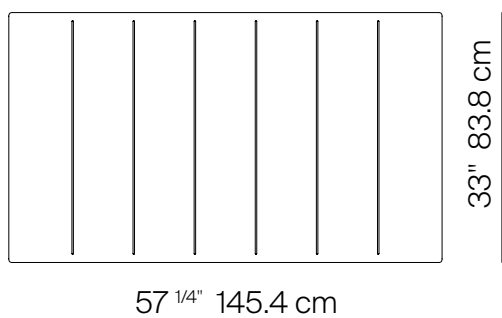

GREENWICH

by Mario Ruiz

RECTANGULAR COFFEE TABLE 57"

835104

SPECIFICATIONS

Width:	57 1/4"	145.4 cm
Depth:	33"	83.8 cm
Height:	12"	30.5 cm

MATERIALS

Frame: Powder coated aluminum.

TRHAW PILLOWS SOLD SEPARATELY

MOQ APPLIED ON CERTAIN FINISHES

DANAO

danaoliving.com

MEASURES INCH CM	OVERALL LENGTH	OVERALL WIDTH	OVERALL HEIGHT	DIAMETER	SIZE OF BASE	TABLE TOP THICKNESS	APRON TO FLOOR CLEARANCE	SPACE BETWEEN LEGS AT HEAD	SPACE BETWEEN LEGS AT SIDE
DESCRIPTION	A	B	C	D	E	F	G	H	I
RECTANGULAR COFFEE TABLE 57"	57 1/4	33	12	-	57 1/4	1	11	55 1/4	31
SKU# 835104	145.3	83.8	30.5	-	145.3	2.8	27.7	140.3	78.7

MEASURES INCH CM	SEAT UP TO	DIAGONAL CLEARANCE	OVERALL FURNITURE WEIGHT LBS KGS	TOTAL PIECES IN A BOX	BOXED WEIGHT LBS KGS	CUBE
DESCRIPTION	J					
RECTANGULAR COFFEE TABLE 57"	35		36	1	55	15
SKU# 835104	89.2		16	1	24	