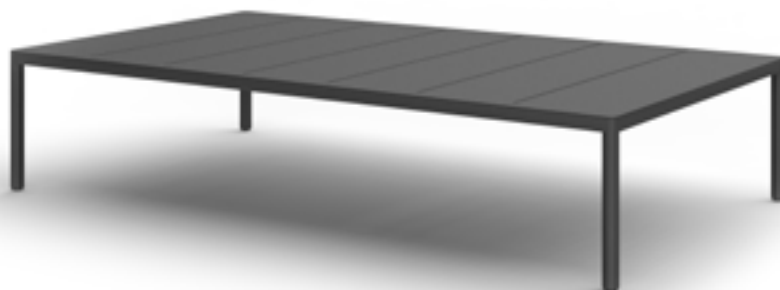

GREENWICH

by Mario Ruiz

RECTANGULAR COFFEE TABLE 57"

835104

SPECIFICATIONS

Width:	57 1/4"	145.4 cm
Depth:	33"	83.8 cm
Height:	12"	30.5 cm

MATERIALS

Frame: Powder coated aluminum.

Furniture Cover Available.

FINISHES

SPACE GREY
-52

MUSCADE
-51

STONE
-43

SHELL
-45

WHITE
-53

ALUMINUM

TRHAW PILLOWS SOLD SEPARATELY

MOQ APPLIED ON CERTAIN FINISHES

DANAO

danaoliving.com

MEASURES INCH CM	OVERALL LENGTH	OVERALL WIDTH	OVERALL HEIGHT	DIAMETER	SIZE OF BASE	TABLE TOP THICKNESS	APRON TO FLOOR CLEARANCE	SPACE BETWEEN LEGS AT HEAD	SPACE BETWEEN LEGS AT SIDE
DESCRIPTION	A	B	C	D	E	F	G	H	I
RECTANGULAR COFFEE TABLE 57"	57 1/4	33	12	-	57 1/4	1	11	55 1/4	31
SKU# 835104	145.3	83.8	30.5	-	145.3	2.8	27.7	140.3	78.7

MEASURES INCH CM	SEAT UP TO	DIAGONAL CLEARANCE	OVERALL FURNITURE WEIGHT LBS KGS	TOTAL PIECES IN A BOX	BOXED WEIGHT LBS KGS	CUBE
DESCRIPTION	J					
RECTANGULAR COFFEE TABLE 57"	35		36	1	55	15
SKU# 835104	89.2		16	1	24	