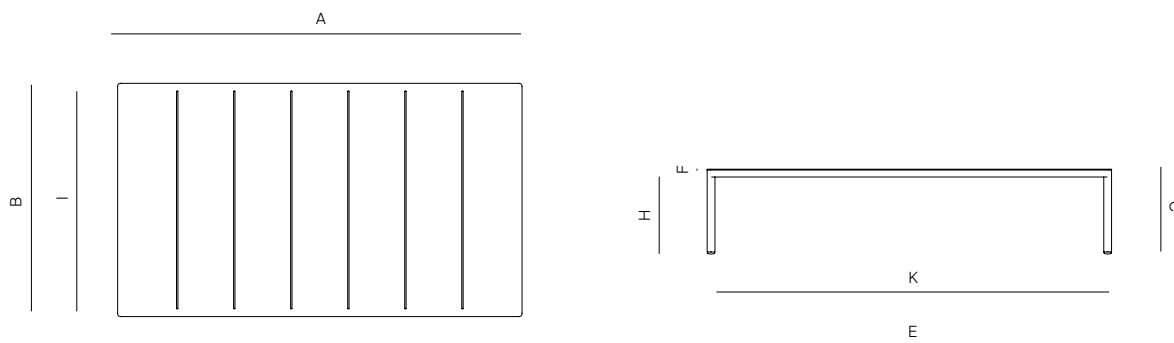

GREENWICH

by Mario Ruiz

RECTANGULAR COFFEE TABLE 57"

835104

SPECIFICATIONS

Width:	57 1/4"	145.4 cm
Depth:	33"	83.8 cm
Height:	12"	30.5 cm

MATERIALS

Frame: Powder coated aluminum.

TRHAW PILLOWS SOLD SEPARATELY

MOQ APPLIED ON CERTAIN FINISHES

DANAO

danaoliving.com

MEASURES INCH CM	OVERALL LENGTH	OVERALL WIDTH	OVERALL HEIGHT	DIAMETER	SIZE OF BASE	TABLE TOP THICKNESS	APRON TO FLOOR CLEARANCE	SPACE BETWEEN LEGS AT HEAD	SPACE BETWEEN LEGS AT SIDE
DESCRIPTION	A	B	C	D	E	F	G	H	I
RECTANGULAR COFFEE TABLE 57"	57 1/4	33	12	-	57 1/4	1	11	55 1/4	31
SKU# 835104	145.3	83.8	30.5	-	145.3	2.8	27.7	140.3	78.7

MEASURES INCH CM	SEAT UP TO	DIAGONAL CLEARANCE	OVERALL FURNITURE WEIGHT LBS KGS	TOTAL PIECES IN A BOX	BOXED WEIGHT LBS KGS	CUBE
DESCRIPTION	J					
RECTANGULAR COFFEE TABLE 57"	35		36	1	55	15
SKU# 835104	89.2		16	1	24	