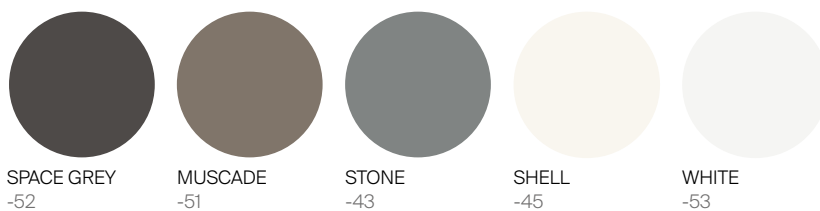

GREENWICH

by Mario Ruiz

RECTANGULAR COFFEE TABLE 57"

835104

SPECIFICATIONS

Width:	57 1/4"	145.4 cm
Depth:	33"	83.8 cm
Height:	12"	30.5 cm

MATERIALS

Frame: Powder coated aluminum.

Furniture Cover Available.

FINISHES

SPACE GREY
-52

MUSCADE
-51

STONE
-43

SHELL
-45

WHITE
-53

ALUMINUM

TRHAW PILLOWS SOLD SEPARATELY

MOQ APPLIED ON CERTAIN FINISHES

DANAO

danaoliving.com

MEASURES INCH CM	OVERALL LENGTH	OVERALL WIDTH	OVERALL HEIGHT	DIAMETER	SIZE OF BASE	TABLE TOP THICKNESS	APRON TO FLOOR CLEARANCE	SPACE BETWEEN LEGS AT HEAD	SPACE BETWEEN LEGS AT SIDE
DESCRIPTION	A	B	C	D	E	F	G	H	I
RECTANGULAR COFFEE TABLE 57"	57 1/4	33	12	-	57 1/4	1	11	55 1/4	31
SKU# 835104	145.3	83.8	30.5	-	145.3	2.8	27.7	140.3	78.7