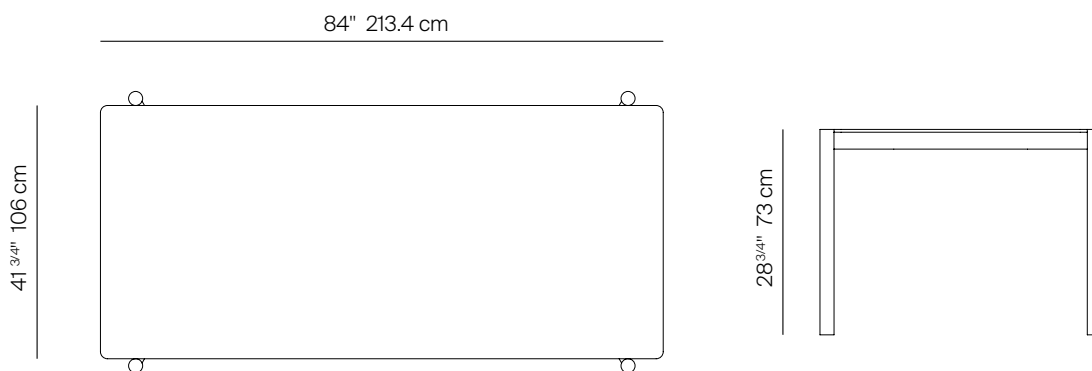

HUDSON

by Ramón Esteve

RECTANGULAR DINING TABLE 84"

336201

SPECIFICATIONS

Width:	84"	213.4 cm
Depth:	41 3/4"	106 cm
Height:	28 3/4"	73 cm

MATERIALS

Frame: Powder coated aluminum.

Furniture cover available.

FINISHES

SPACE GREY
-52

ALUMINUM

MEASURES INCH CM	OVERALL LENGTH	OVERALL WIDTH	OVERALL HEIGHT	DIAMETER	SIZE OF BASE	OVERHANG AT ENDS	TABLE TOP THICKNESS	APRON TO FLOOR CLEARANCE	SPACE BETWEEN LEGS AT HEAD	SPACE BETWEEN LEGS AT SIDE
DESCRIPTION	A	B	C	D	E	F	G	H	I	J
RECTANGULAR DINING TABLE 84"	84	41 3/4	28 3/4	-	79	-	1/2	26	37 3/4	75
SKU# 336201	213.4	106	73	-	200.7	-	1	66	96	190.7

MEASURES INCH CM	SEAT UP TO (APROX. 20"W CHAIRS SPACED 2" APART)	DIAGONAL CLEARANCE	OVERALL FURNITURE WEIGHT LBS KGS	TOTAL PIECES IN A BOX	BOXED WEIGHT LBS KGS	CUBE
DESCRIPTION	K					
RECTANGULAR DINING TABLE 84"	6	88 3/4	85	1	121	73.1
SKU# 336201	6	225.5	38	1	54	