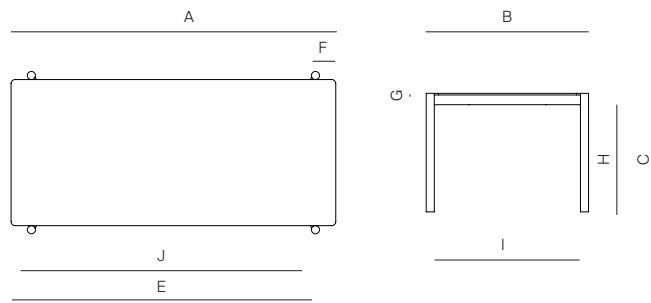

HUDSON

by Ramón Esteve

RECTANGULAR DINING TABLE 84"

336201

SPECIFICATIONS

Width:	84"	213.4 cm
Depth:	41 3/4"	106 cm
Height:	28 3/4"	73 cm

MATERIALS

Frame: Powder coated aluminum.

Furniture cover available.

FINISHES

SPACE GREY
-52

ALUMINUM

MEASURES INCH CM	OVERALL LENGTH	OVERALL WIDTH	OVERALL HEIGHT	DIAMETER	SIZE OF BASE	OVERHANG AT ENDS	TABLE TOP THICKNESS	APRON TO FLOOR CLEARANCE	SPACE BETWEEN LEGS AT HEAD	SPACE BETWEEN LEGS AT SIDE
DESCRIPTION	A	B	C	D	E	F	G	H	I	J
RECTANGULAR DINING TABLE 84"	84	41 3/4	28 3/4	-	79	-	1/2	26	37 3/4	75
SKU# 336201	213.4	106	73	-	200.7	-	1	66	96	190.7

MEASURES INCH CM	SEAT UP TO (APROX. 20"W CHAIRS SPACED 2" APART)	DIAGONAL CLEARANCE	OVERALL FURNITURE WEIGHT LBS KGS	TOTAL PIECES IN A BOX	BOXED WEIGHT LBS KGS	CUBE
DESCRIPTION	K					
RECTANGULAR DINING TABLE 84"	6	88 3/4	85	1	121	73.1
SKU# 336201	6	225.5	38	1	54	