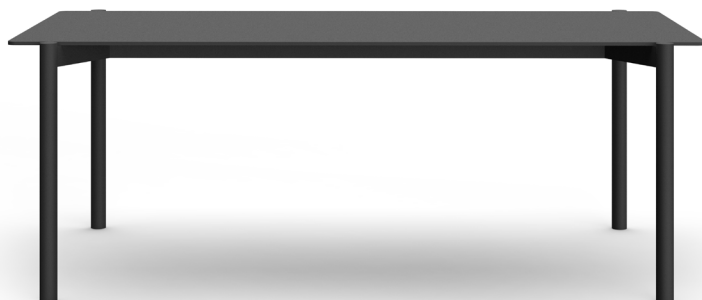

HUDSON

by Ramón Esteve

RECTANGULAR DINING TABLE 84"

336201

SPECIFICATIONS

Width:	84"	213.4 cm
Depth:	41 3/4"	106 cm
Height:	28 3/4"	73 cm

MATERIALS

Frame: Powder coated aluminum.

Furniture cover available.

FINISHES

SPACE GREY
-52

ALUMINUM

MEASURES INCH CM	OVERALL LENGTH	OVERALL WIDTH	OVERALL HEIGHT	DIAMETER	SIZE OF BASE	OVERHANG AT ENDS	TABLE TOP THICKNESS	APRON TO FLOOR CLEARANCE	SPACE BETWEEN LEGS AT HEAD	SPACE BETWEEN LEGS AT SIDE
DESCRIPTION	A	B	C	D	E	F	G	H	I	J
RECTANGULAR DINING TABLE 84"	84	41 3/4	28 3/4	-	79	-	1/2	26	37 3/4	75
SKU# 336201	213.4	106	73	-	200.7	-	1	66	96	190.7

MEASURES INCH CM	SEAT UP TO (APROX. 20"W CHAIRS SPACED 2" APART)	DIAGONAL CLEARANCE	OVERALL FURNITURE WEIGHT LBS KGS	TOTAL PIECES IN A BOX	BOXED WEIGHT LBS KGS	CUBE
DESCRIPTION	K					
RECTANGULAR DINING TABLE 84"	6	88 3/4	85	1	121	73.1
SKU# 336201	6	225.5	38	1	54	