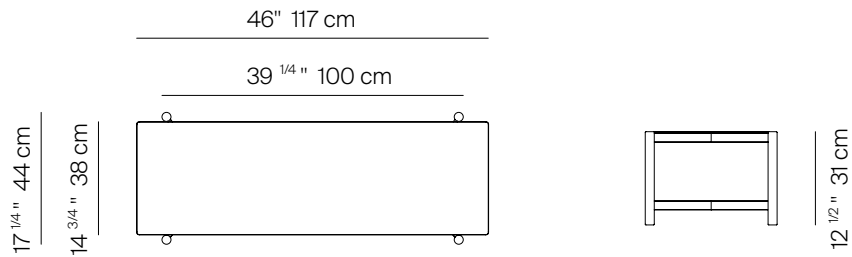

HUDSON

by Ramón Esteve

RECTANGULAR COFFEE TABLE SMALL 46"

334103

SPECIFICATIONS

Width:	46"	117 cm
Depth:	17 1/4"	47 cm
Height:	12 1/2"	31.7 cm

MATERIALS

Frame: Powder coated aluminum.

Furniture cover available.

FINISHES

SPACE GREY
-52

ALUMINUM

RECTANGULAR COFFEE TABLE SMALL 46"

334103

MEASURES INCH CM	OVERALL LENGTH	OVERALL WIDTH	OVERALL HEIGHT	DIAMETER	SIZE OF BASE	OVERHANG AT ENDS	TABLE TOP THICKNESS	APRON TO FLOOR CLEARANCE	SPACE BETWEEN LEGS AT HEAD	SPACE BETWEEN LEGS AT SIDE
DESCRIPTION	A	B	C	D	E	F	G	H	I	J
RECTANGULAR COFFE TABLE SMALL 46"	46	17 1/4	12 1/2	-	39 1/2	3 1/4	1/4	10 3/4	15	37
SKU# 334103	117	44	31	-	100	8.4	0.5	27.5	37.8	94.2

MEASURES INCH CM	SEAT UP TO (APROX. 20"W CHAIRS SPACED 2" APART)	DIAGONAL CLEARANCE	OVERALL FURNITURE WEIGHT LBS KGS	TOTAL PIECES IN A BOX	BOXED WEIGHT LBS KGS	CUBE
DESCRIPTION	K					
RECTANGULAR COFFE TABLE SMALL 46"	-	47 3/4	22	1	26	91
SKU# 334103	-	121.6	9	1	11	