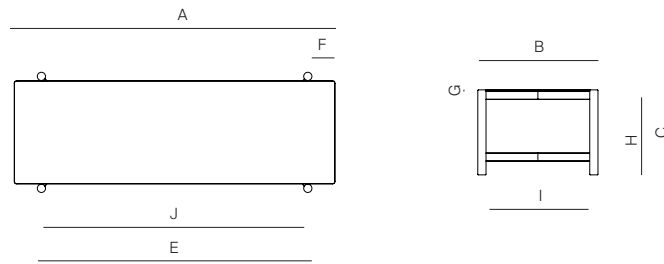

HUDSON

by Ramón Esteve

RECTANGULAR COFFEE TABLE SMALL 46"

334103

SPECIFICATIONS

Width:	46"	117 cm
Depth:	17 1/4"	47 cm
Height:	12 1/2"	31.7 cm

MATERIALS

Frame: Powder coated aluminum.

Furniture cover available.

FINISHES

SPACE GREY
-52

ALUMINUM

RECTANGULAR COFFEE TABLE SMALL 46"

334103

MEASURES INCH CM	OVERALL LENGTH	OVERALL WIDTH	OVERALL HEIGHT	DIAMETER	SIZE OF BASE	OVERHANG AT ENDS	TABLE TOP THICKNESS	APRON TO FLOOR CLEARANCE	SPACE BETWEEN LEGS AT HEAD	SPACE BETWEEN LEGS AT SIDE
DESCRIPTION	A	B	C	D	E	F	G	H	I	J
RECTANGULAR COFFE TABLE SMALL 46"	46	17 1/4	12 1/2	-	39 1/2	3 1/4	1/4	10 3/4	15	37
SKU# 334103	117	44	31	-	100	8.4	0.5	27.5	37.8	94.2

MEASURES INCH CM	SEAT UP TO (APROX. 20"W CHAIRS SPACED 2" APART)	DIAGONAL CLEARANCE	OVERALL FURNITURE WEIGHT LBS KGS	TOTAL PIECES IN A BOX	BOXED WEIGHT LBS KGS	CUBE
DESCRIPTION	K					
RECTANGULAR COFFE TABLE SMALL 46"	-	47 3/4	22	1	26	91
SKU# 334103	-	121.6	9	1	11	