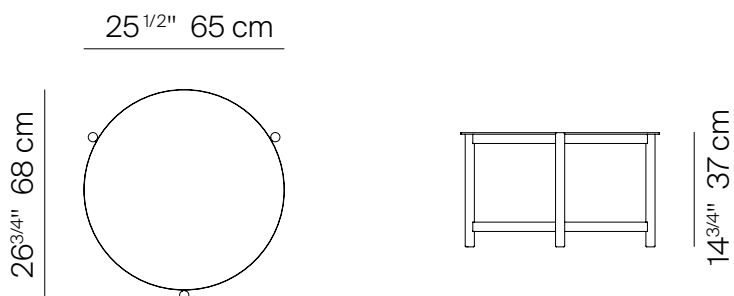

HUDSON

by Ramón Esteve

ROUND SIDE TABLE SMALL 25.5"

334101

SPECIFICATIONS

Width:	25 1/2"	65 cm
Depth:	25 1/2"	65 cm
Height:	14 3/4"	37 cm

MATERIALS

Frame: Powder coated aluminum.

Furniture cover available.

FINISHES

SPACE GREY
-52

ALUMINUM

ROUND SIDE TABLE SMALL 25.5"

334101

MEASURES INCH CM	OVERALL DEPTH	OVERALL WIDTH	OVERALL HEIGHT	DIAMETER	SIZE OF BASE	OVERHANG AT ENDS	TABLE TOP THICKNESS	APRON TO FLOOR CLEARANCE	SPACE BETWEEN LEGS AT HEAD	SPACE BETWEEN LEGS AT SIDE
DESCRIPTION	A	B	C	D	E	F	G	H	I	J
ROUND SIDE TABLE SMALL 25.5"	25 1/2	25 1/2	14 3/4	25 1/2	24 1/2	-	1/4	13 1/4	22	19
SKU# 334101	65	65	37	65	62	-	0.5	33.5	56.2	48.2

MEASURES INCH CM	SEAT UP TO (APROX. 20"W CHAIRS SPACED 2" APART)	DIAGONAL CLEARANCE	OVERALL FURNITURE WEIGHT LBS KGS	TOTAL PIECES IN A BOX	BOXED WEIGHT LBS KGS	CUBE
DESCRIPTION		K				
ROUND SIDE TABLE SMALL 25.5"	-	29	12 1/2	1	21	8.5
SKU# 334101	-	74	5	1	9	