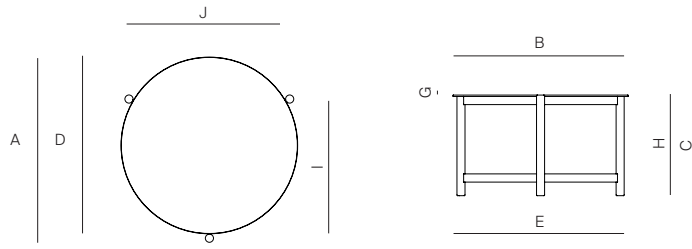

HUDSON

by Ramón Esteve

ROUND SIDE TABLE SMALL 25.5"

334101

SPECIFICATIONS

Width:	25 1/2"	65 cm
Depth:	25 1/2"	65 cm
Height:	14 3/4"	37 cm

MATERIALS

Frame: Powder coated aluminum.

Furniture cover available.

FINISHES

SPACE GREY
-52

ALUMINUM

ROUND SIDE TABLE SMALL 25.5"

334101

MEASURES INCH CM	OVERALL DEPTH	OVERALL WIDTH	OVERALL HEIGHT	DIAMETER	SIZE OF BASE	OVERHANG AT ENDS	TABLE TOP THICKNESS	APRON TO FLOOR CLEARANCE	SPACE BETWEEN LEGS AT HEAD	SPACE BETWEEN LEGS AT SIDE
DESCRIPTION	A	B	C	D	E	F	G	H	I	J
ROUND SIDE TABLE SMALL 25.5"	25 1/2	25 1/2	14 3/4	25 1/2	24 1/2	-	1/4	13 1/4	22	19
SKU# 334101	65	65	37	65	62	-	0.5	33.5	56.2	48.2

MEASURES INCH CM	SEAT UP TO (APROX. 20"W CHAIRS SPACED 2" APART)	DIAGONAL CLEARANCE	OVERALL FURNITURE WEIGHT LBS KGS	TOTAL PIECES IN A BOX	BOXED WEIGHT LBS KGS	CUBE
DESCRIPTION		K				
ROUND SIDE TABLE SMALL 25.5"	-	29	12 1/2	1	21	8.5
SKU# 334101	-	74	5	1	9	