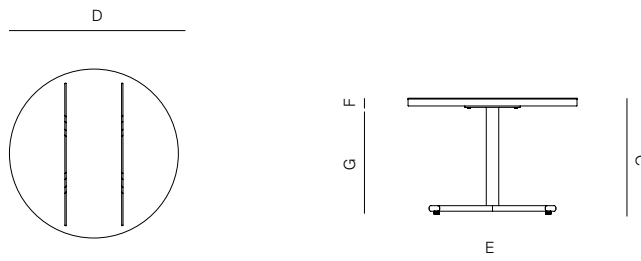

## SPECIFICATIONS

Width:	21 3/4"	55.2 cm
Depth:	21 3/4"	55.2 cm
Height:	16 1/2"	41.9 cm

# DANAO

[danaoliving.com](http://danaoliving.com)

MEASURES INCH CM	OVERALL LENGTH	OVERALL WIDTH	OVERALL HEIGHT	DIAMETER	SIZE OF BASE	TABLE TOP THICKNESS	APRON TO FLOOR CLEARANCE	SPACE BETWEEN LEGS AT HEAD	SPACE BETWEEN LEGS AT SIDE
DESCRIPTION	A	B	C	D	E	F	G	H	I
ROUND SIDE TABLE-ALUMINUM TOP 21.75"	-	-	16 1/2	21 3/4	17	1	15.5	-	-
SKU# 834201	-	-	41.9	55.2	43.2	2.8	39.1	-	-