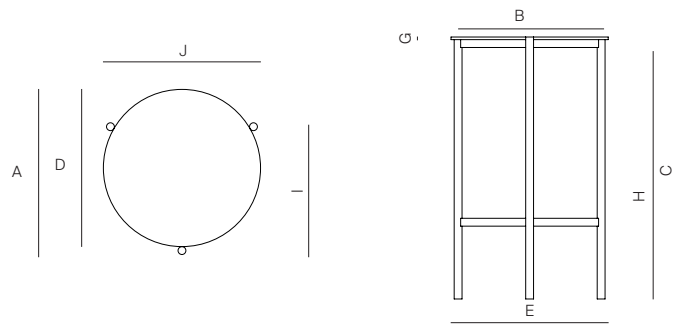

## SPECIFICATIONS

Width:	23 1/2"	59.6 cm
Depth:	24 3/4"	63 cm
Height:	39 1/4"	99.7 cm

## FINISHES

SPACE GREY  
-52

ALUMINUM

MEASURES INCH CM	OVERALL DEPTH	OVERALL WIDTH	OVERALL HEIGHT	DIAMETER	SIZE OF BASE	OVERHANG AT ENDS	TABLE TOP THICKNESS	APRON TO FLOOR CLEARANCE	SPACE BETWEEN LEGS AT HEAD	SPACE BETWEEN LEGS AT SIDE
DESCRIPTION	A	B	C	D	E	F	G	H	I	J
ROUND BAR TABLE 23.5"	24 3/4	23 1/2	39 1/4	23 1/2	22 3/4	-	1/2	37 3/4	20 1/2	17 1/2
SKU# 337301	63	59.6	100	60	57.6	-	1	96	51.6	44.3

MEASURES INCH CM	SEAT UP TO (APROX. 20"W CHAIRS SPACED 2" APART)	DIAGONAL CLEARANCE	OVERALL FURNITURE WEIGHT LBS KGS	TOTAL PIECES IN A BOX	BOXED WEIGHT LBS KGS	CUBE
DESCRIPTION		K				
ROUND BAR TABLE 23.5"	-	29	22	1	25	17.5
SKU# 337301	-	74	55	1	63	