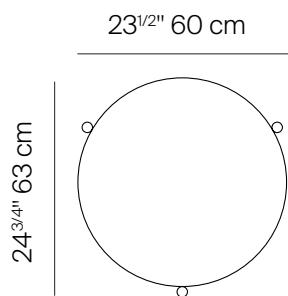

# HUDSON

by Ramón Esteve

ROUND BAR TABLE 23.5"

337301

## SPECIFICATIONS

Width:	23 1/2"	59.6 cm
Depth:	24 3/4"	63 cm
Height:	39 1/4"	99.7 cm

## FINISHES

SPACE GREY  
-52

ALUMINUM

MEASURES INCH CM	OVERALL DEPTH	OVERALL WIDTH	OVERALL HEIGHT	DIAMETER	SIZE OF BASE	OVERHANG AT ENDS	TABLE TOP THICKNESS	APRON TO FLOOR CLEARANCE	SPACE BETWEEN LEGS AT HEAD	SPACE BETWEEN LEGS AT SIDE
DESCRIPTION	A	B	C	D	E	F	G	H	I	J
ROUND BAR TABLE 23.5"	24 3/4	23 1/2	39 1/4	23 1/2	22 3/4	-	1/2	37 3/4	20 1/2	17 1/2
SKU# 337301	63	59.6	100	60	57.6	-	1	96	51.6	44.3

MEASURES INCH CM	SEAT UP TO (APROX. 20"W CHAIRS SPACED 2" APART)	DIAGONAL CLEARANCE	OVERALL FURNITURE WEIGHT LBS KGS	TOTAL PIECES IN A BOX	BOXED WEIGHT LBS KGS	CUBE
DESCRIPTION		K				
ROUND BAR TABLE 23.5"	-	29	22	1	25	17.5
SKU# 337301	-	74	55	1	63	