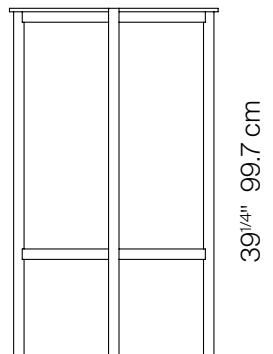

# HUDSON

by Ramón Esteve

ROUND BAR TABLE 23.5"

337301

## SPECIFICATIONS

Width:	23 1/2"	59.6 cm
Depth:	24 3/4"	63 cm
Height:	39 1/4"	99.7 cm

## FINISHES

SPACE GREY  
-52

ALUMINUM

MEASURES INCH CM	OVERALL DEPTH	OVERALL WIDTH	OVERALL HEIGHT	DIAMETER	SIZE OF BASE	OVERHANG AT ENDS	TABLE TOP THICKNESS	APRON TO FLOOR CLEARANCE	SPACE BETWEEN LEGS AT HEAD	SPACE BETWEEN LEGS AT SIDE
DESCRIPTION	A	B	C	D	E	F	G	H	I	J
ROUND BAR TABLE 23.5"	24 3/4	23 1/2	39 1/4	23 1/2	22 3/4	-	1/2	37 3/4	20 1/2	17 1/2
SKU# 337301	63	59.6	100	60	57.6	-	1	96	51.6	44.3

MEASURES INCH CM	SEAT UP TO (APROX. 20"W CHAIRS SPACED 2" APART)	DIAGONAL CLEARANCE	OVERALL FURNITURE WEIGHT LBS KGS	TOTAL PIECES IN A BOX	BOXED WEIGHT LBS KGS	CUBE
DESCRIPTION		K				
ROUND BAR TABLE 23.5"	-	29	22	1	25	17.5
SKU# 337301	-	74	55	1	63	