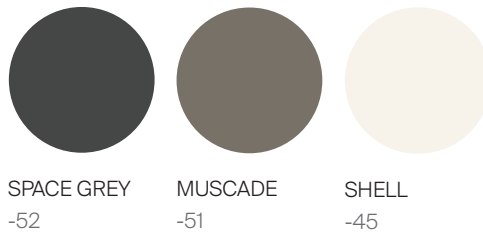

TRIBECA

by Mario Ruiz

RD SIDE TABLE 20"

814101

SPECIFICATIONS

Width:	20"	50.8cm
Length:	20"	50.8 cm
Height:	17 1/4"	43.7 cm

MATERIALS

Frame: Powder coated aluminum.

Weave: Polypropylene rope.

Table top: Podwer coated aluminum.

Furniture Cover Available.

FINISHES

SPACE GREY
-52

MUSCADE
-51

SHELL
-45

ALUMINUM TABLE TOP

ASH BLACK

LINEN

ROPES

DANA O

MEASURES INCH CM	OVERALL LENGTH	OVERALL WIDTH	OVERALL HEIGHT	DIAMETER	SIZE OF BASE	FOOT HEIGHT	OVERHANG AT ENDS	TABLE TOP THICKNESS	APRON TO FLOOR CLEARANCE	SPACE BETWEEN LEGS AT HEAD	SPACE BETWEEN LEGS AT SIDE
DESCRIPTION	A	B	C	D	E	F	G	H	I	J	K
RD SIDE TABLE 20"	-	-	17 1/4	20	10	17	2 1/4	1/4	17	-	-
SKU# 814101	-	-	43.7	50.8	25.5	43.1	5.5	6	43.1	-	-