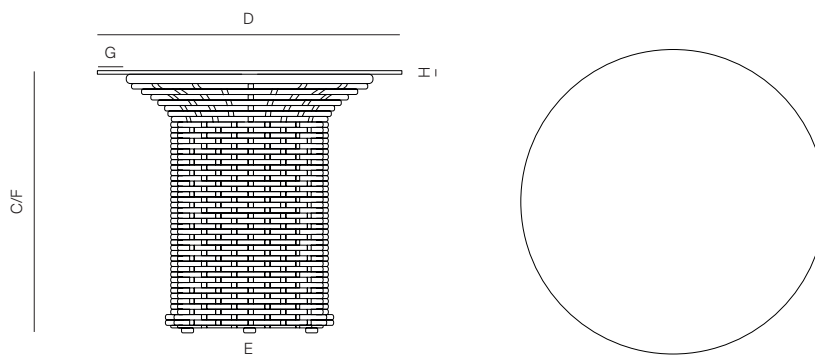

TRIBECA

by Mario Ruiz

RD SIDE TABLE 20"

814101

SPECIFICATIONS

Width:	20"	50.8cm
Length:	20"	50.8 cm
Height:	17 1/4"	43.7 cm

MATERIALS

Frame: Powder coated aluminum.

Weave: Polypropylene rope.

Table top: Podwer coated aluminum.

Furniture Cover Available.

FINISHES

SPACE GREY
-52

MUSCADE
-51

SHELL
-45

ALUMINUM TABLE TOP

ASH BLACK

LINEN

ROPES

DANA O

MEASURES INCH CM	OVERALL LENGTH	OVERALL WIDTH	OVERALL HEIGHT	DIAMETER	SIZE OF BASE	FOOT HEIGHT	OVERHANG AT ENDS	TABLE TOP THICKNESS	APRON TO FLOOR CLEARANCE	SPACE BETWEEN LEGS AT HEAD	SPACE BETWEEN LEGS AT SIDE
DESCRIPTION	A	B	C	D	E	F	G	H	I	J	K
RD SIDE TABLE 20"	-	-	17 1/4	20	10	17	2 1/4	1/4	17	-	-
SKU# 814101	-	-	43.7	50.8	25.5	43.1	5.5	6	43.1	-	-

MEASURES INCH CM	SEAT UP TO	DIAGONAL CLEARANCE	OVERALL FURNITURE WEIGHT LBS KGS	TOTAL PIECES IN A BOX	BOXED WEIGHT LBS KGS	CUBE
DESCRIPTION	L					
RD SIDE TABLE 20"	-	23	16	1	23	4.6
SKU# 814101	-	58	7	1	10	