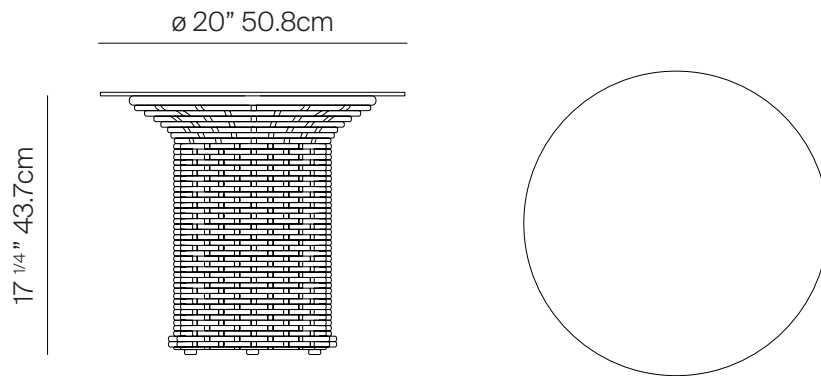

TRIBECA

by Mario Ruiz

RD SIDE TABLE 20"

814101

SPECIFICATIONS

Width:	20"	50.8cm
Length:	20"	50.8 cm
Height:	17 1/4"	43.7 cm

MATERIALS

Frame: Powder coated aluminum.

Weave: Polypropylene rope.

Table top: Podwer coated aluminum.

Furniture Cover Available.

FINISHES

SPACE GREY
-52

MUSCADE
-51

SHELL
-45

ALUMINUM TABLE TOP

ASH BLACK

LINEN

ROPES

DANA O

MEASURES INCH CM	OVERALL LENGTH	OVERALL WIDTH	OVERALL HEIGHT	DIAMETER	SIZE OF BASE	FOOT HEIGHT	OVERHANG AT ENDS	TABLE TOP THICKNESS	APRON TO FLOOR CLEARANCE	SPACE BETWEEN LEGS AT HEAD	SPACE BETWEEN LEGS AT SIDE
DESCRIPTION	A	B	C	D	E	F	G	H	I	J	K
RD SIDE TABLE 20"	-	-	17 1/4	20	10	17	2 1/4	1/4	17	-	-
SKU# 814101	-	-	43.7	50.8	25.5	43.1	5.5	6	43.1	-	-

MEASURES INCH CM	SEAT UP TO	DIAGONAL CLEARANCE	OVERALL FURNITURE WEIGHT LBS KGS	TOTAL PIECES IN A BOX	BOXED WEIGHT LBS KGS	CUBE
DESCRIPTION	L					
RD SIDE TABLE 20"	-	23	16	1	23	4.6
SKU# 814101	-	58	7	1	10	