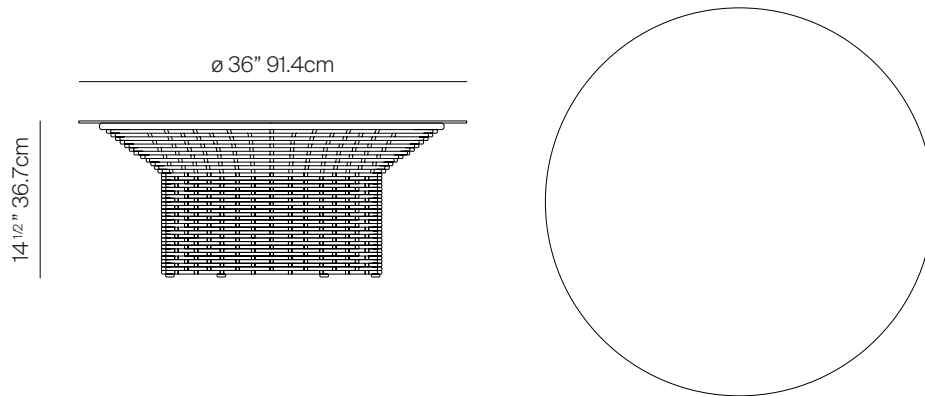

TRIBECA

by Mario Ruiz

RD COFFE TABLE 36"

815101

SPECIFICATIONS

Width:	36"	91.4 cm
Depth:	36"	91.4 cm
Height:	14 1/2"	36.7 cm

MATERIALS

Frame: Powder coated aluminum.

Weave: Polypropylene rope.

Table top: Powder coated aluminum.

Furniture Cover Available.

FINISHES

SPACE GREY
-52

MUSCADE
-51

SHELL
-45

ALUMINUM TABLE TOP

ASH BLACK

LINEN

ROPES

DANAO

MEASURES INCH CM	OVERALL LENGTH	OVERALL WIDTH	OVERALL HEIGHT	DIAMETER	SIZE OF BASE	FOOT HEIGHT	OVERHANG AT ENDS	TABLE TOP THICKNESS	APRON TO FLOOR CLEARANCE	SPACE BETWEEN LEGS AT HEAD	SPACE BETWEEN LEGS AT SIDE
DESCRIPTION	A	B	C	D	E	F	G	H	I	J	K
RD COFFE TABLE 36"	-	-	14 1/4	36	14 3/4	14 1/4	2 3/4	1/4	14 1/4	-	-
SKU# 815101	-	-	36.7	91.4	50	36.1	14	6	36.1	-	-

MEASURES INCH CM	SEAT UP TO	DIAGONAL CLEARANCE	OVERALL FURNITURE WEIGHT LBS KGS	TOTAL PIECES IN A BOX	BOXED WEIGHT LBS KGS	CUBE
DESCRIPTION	J					
RD COFFE TABLE 36"	-	31 1/2	39	1	35	13.8
SKU# 815101	-	79.6	18	1	16	