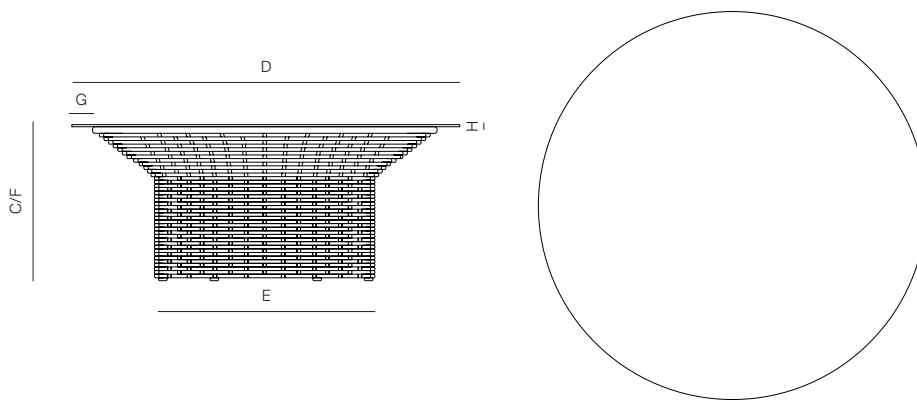

TRIBECA

by Mario Ruiz

RD COFFE TABLE 36"

815101

SPECIFICATIONS

Width:	36"	91.4 cm
Depth:	36"	91.4 cm
Height:	14 1/2"	36.7 cm

MATERIALS

Frame: Powder coated aluminum.

Weave: Polypropylene rope.

Table top: Powder coated aluminum.

Furniture Cover Available.

FINISHES

SPACE GREY
-52

MUSCADE
-51

SHELL
-45

ALUMINUM TABLE TOP

ASH BLACK

LINEN

ROPES

DANAO

MEASURES INCH CM	OVERALL LENGTH	OVERALL WIDTH	OVERALL HEIGHT	DIAMETER	SIZE OF BASE	FOOT HEIGHT	OVERHANG AT ENDS	TABLE TOP THICKNESS	APRON TO FLOOR CLEARANCE	SPACE BETWEEN LEGS AT HEAD	SPACE BETWEEN LEGS AT SIDE
DESCRIPTION	A	B	C	D	E	F	G	H	I	J	K
RD COFFE TABLE 36"	-	-	14 1/4	36	14 3/4	14 1/4	2 3/4	1/4	14 1/4	-	-
SKU# 815101	-	-	36.7	91.4	50	36.1	14	6	36.1	-	-

MEASURES INCH CM	SEAT UP TO	DIAGONAL CLEARANCE	OVERALL FURNITURE WEIGHT LBS KGS	TOTAL PIECES IN A BOX	BOXED WEIGHT LBS KGS	CUBE
DESCRIPTION	J					
RD COFFE TABLE 36"	-	31 1/2	39	1	35	13.8
SKU# 815101	-	79.6	18	1	16	