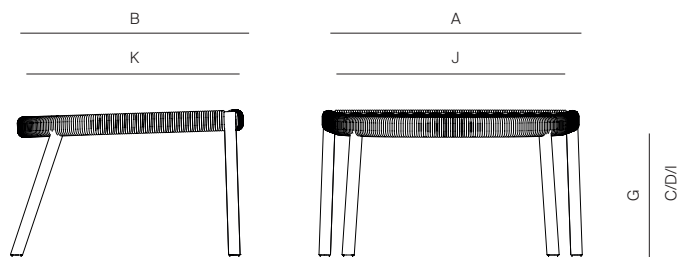

Width:	23"	58.2 cm
Depth:	20"	50.8 cm
Height:	12 3/4"	32.4 cm
Seat height:	12 3/4"	32.4 cm

MATERIALS

Frame: Powder coated aluminum frame.

Weave: Polypropylene rope.

Cushion Foam: Made of HR (high resiliency) foam with Dacron wrap incased in a nonwoven UV stabilized waterproof sonic welded fabric.

Polyfill Furniture cover available.

FINISHES

SPACE GREY
-52

SHELL
-45

ALUMINUM

ASH BLACK

LINEN

ROPES

THROW PILLOWS SOLD SEPARATELY

DANA O

danaoliving.com

MEASURES INCH CM	OVERALL WIDTH	OVERALL DEPTH	OVERALL HEIGHT WITH CUSHIONS	OVERALL FRAME HEIGHT	ARM HEIGHT	ARM WIDTH	FOOT HEIGHT	SEAT HEIGHT WITH CUSHIONS	SEAT HEIGHT (FLOOR TO FRAME)	INSIDE SEAT WIDTH	INSIDE SEAT DEPTH
DESCRIPTION	A	B	C	D	E	F	G	H	I	J	K
OTTOMAN	23	20	12 3/4	12 3/4	-	-	10 3/4	-	12 3/4	22	19 1/4
SKU# 817501	58.2	50.8	32.4	32.4	-	-	27.2	-	32.3	56.1	48.9