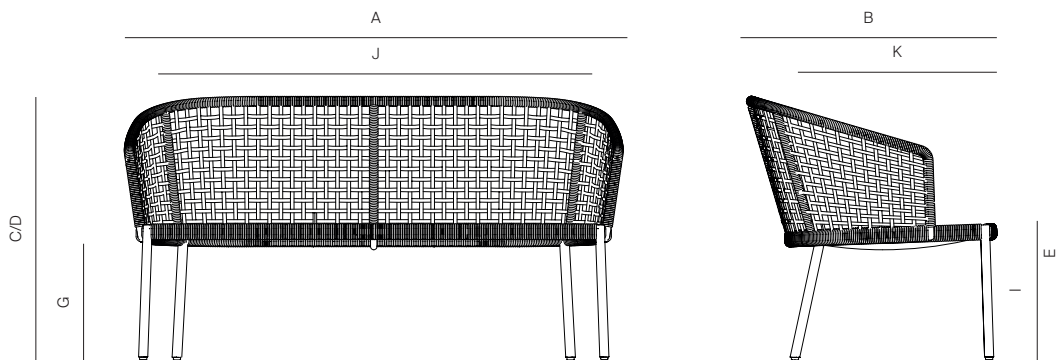

TRIBECA

by Mario Ruiz

2 SEATER SOFA 58"

812501

SPECIFICATIONS

Width:	57 3/4"	146.6 cm
Depth:	27 1/4"	69.2 cm
Height:	28 3/4"	72.8 cm
Seat height:	15"	38.1 cm
Seat height *with optional cushion:	17"	43.3 cm
COM *with optional cushion	3 yds	

Cushion Fabric: COM/ Outdoor Canvas Grade A / Grade B
Fabric options available.

(Reference Fabric Specification Sheet) Throw Pillows available, sold separately
Seat cushion available, sold separately.
Polyfill Furniture cover available.

THROW PILLOWS SOLD SEPARATELY

FINISHES

SPACE GREY
-52

SHELL
-45

ALUMINUM

ASH BLACK

LINEN

ROPES

DANA O

danaoliving.com

MEASURES INCH CM	OVERALL WIDTH	OVERALL DEPTH	OVERALL HEIGHT WITH CUSHIONS	OVERALL FRAME HEIGHT	ARM HEIGHT	ARM WIDTH	FOOT HEIGHT	SEAT HEIGHT WITH CUSHIONS	SEAT HEIGHT (FLOOR TO FRAME)	INSIDE SEAT WIDTH	INSIDE SEAT DEPTH
DESCRIPTION	A	B	C	D	E	F	G	H	I	J	K
2 SEATER SOFA 58"	57 3/4	27 1/4	28 3/4	28 3/4	23 1/2	13/4	12 3/4	-	15	54 3/4	22 1/4
SKU# 812501	1466	69.2	72.8	72.8	59.2	4.7	32	-	38.1	138	562