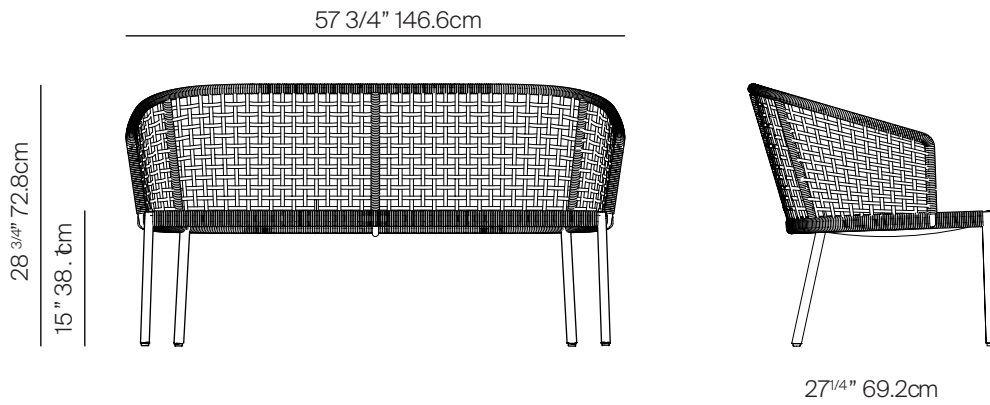

TRIBECA

by Mario Ruiz

2 SEATER SOFA 58"

812501

SPECIFICATIONS

Width:	57 3/4"	146.6 cm
Depth:	27 1/4"	69.2 cm
Height:	28 3/4"	72.8 cm
Seat height:	15"	38.1 cm
Seat height *with optional cushion:	17"	43.3 cm
COM *with optional cushion	3 yds	

MATERIALS

Frame: Powder coated aluminum frame.

Weave: Polypropylene rope.

Cushion Foam: Made of HR (high resiliency) foam with Dacron wrap incased in a nonwoven UV stabilized waterproof sonic welded fabric.

DANA O

danaoliving.com

MEASURES INCH CM	OVERALL WIDTH	OVERALL DEPTH	OVERALL HEIGHT WITH CUSHIONS	OVERALL FRAME HEIGHT	ARM HEIGHT	ARM WIDTH	FOOT HEIGHT	SEAT HEIGHT WITH CUSHIONS	SEAT HEIGHT (FLOOR TO FRAME)	INSIDE SEAT WIDTH	INSIDE SEAT DEPTH
DESCRIPTION	A	B	C	D	E	F	G	H	I	J	K
2 SEATER SOFA 58"	57 3/4	27 1/4	28 3/4	28 3/4	23 1/2	13/4	12 3/4	-	15	54 3/4	22 1/4
SKU# 812501	1466	69.2	72.8	72.8	59.2	4.7	32	-	38.1	138	562

MEASURES INCH CM	# OF BACK CUSHIONS	# OF SEAT CUSHIONS	COM CUSHIONS YARDS METERS	DIAGONAL CLEARANCE	FURNITURE WEIGHT LBS KGS	TOTAL PIECES IN A BOX	BOXED WEIGHT LBS KGS	CUBE
DESCRIPTION	L							
2 SEATER SOFA 58"	-	-	- 3	26 1/2	26	1	48	29.7
SKU# 812501	-	-	- 27	67.3	12	1	22	