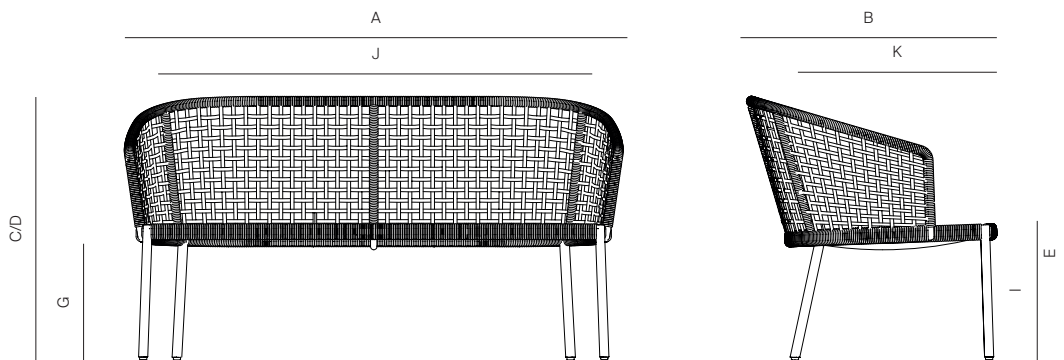

TRIBECA

by Mario Ruiz

2 SEATER SOFA 58" WITH TEAK LEGS

071.2501

SPECIFICATIONS

Width:	58"	147.5 cm
Depth:	27 1/4"	69.2 cm
Height:	28 3/4"	72.8 cm
Seat height:	15"	38.1 cm

MATERIALS

Frame: Powder coated aluminum frame.

(Reference Fabric Specification Sheet)

Throw Pillows available, sold separately

Seat cushion available, sold separately.

Polyfill Furniture cover available.

THROW PILLOWS SOLD SEPARATELY

FINISHES

SPACE GREY
-52

SHELL
-45

NATURAL
-20

ALUMINUM FRAME

ASH BLACK

LINEN

TEAK LEGS

ROPES

DANAO

danaoliving.com

2 SEATER SOFA 58" WITH TEAK LEGS

071.2501

MEASURES INCH CM	OVERALL WIDTH	OVERALL DEPTH	OVERALL HEIGHT WITH CUSHIONS	OVERALL FRAME HEIGHT	ARM HEIGHT	ARM WIDTH	FOOT HEIGHT	SEAT HEIGHT WITH CUSHIONS	SEAT HEIGHT (FLOOR TO FRAME)	INSIDE SEAT WIDTH	INSIDE SEAT DEPTH
DESCRIPTION	A	B	C	D	E	F	G	H	I	J	K
2 SEATER SOFA 58" WITH TEAK LEGS	58	27 1/4	28 3/4	28 3/4	23 1/2	13/4	12 3/4	-	15	54 3/4	22 1/4
SKU# 071.2501	147.5	69.2	72.8	72.8	59.2	4.7	32	-	38.1	138	562