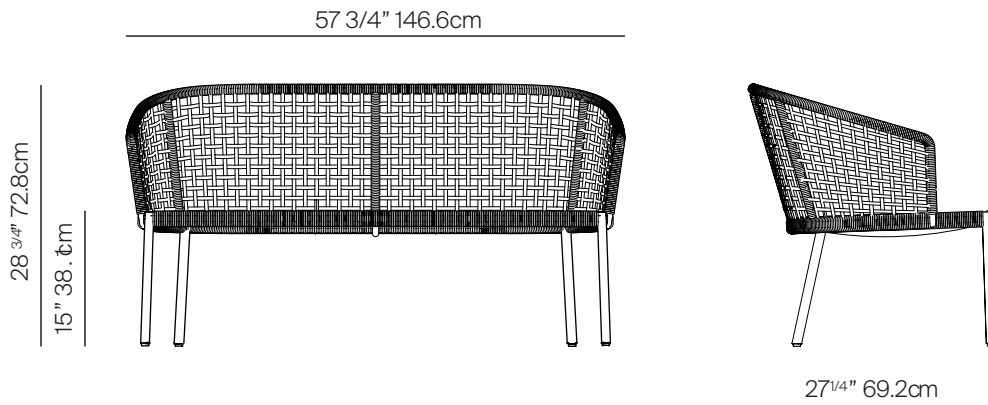

TRIBECA

by Mario Ruiz

2 SEATER SOFA 58" WITH TEAK LEGS

071.2501

SPECIFICATIONS

Width:	58"	147.5 cm
Depth:	27 1/4"	69.2 cm
Height:	28 3/4"	72.8 cm
Seat height:	15"	38.1 cm

MATERIALS

Frame: Powder coated aluminum frame.

Legs: Premium grade teak wood.

Weave: Polypropylene rope.

Cushion Foam: Made of HR (high resiliency) foam with Dacron wrap incased in a nonwoven UV stabilized waterproof sonic welded fabric.

Cushion Fabric: COM/ Outdoor Canvas Grade A / Luxury Grade B Fabric options available.

danaoliving.com

2 SEATER SOFA 58" WITH TEAK LEGS

071.2501

MEASURES INCH CM	OVERALL WIDTH	OVERALL DEPTH	OVERALL HEIGHT WITH CUSHIONS	OVERALL FRAME HEIGHT	ARM HEIGHT	ARM WIDTH	FOOT HEIGHT	SEAT HEIGHT WITH CUSHIONS	SEAT HEIGHT (FLOOR TO FRAME)	INSIDE SEAT WIDTH	INSIDE SEAT DEPTH
DESCRIPTION	A	B	C	D	E	F	G	H	I	J	K
2 SEATER SOFA 58" WITH TEAK LEGS	58	27 1/4	28 3/4	28 3/4	23 1/2	13/4	12 3/4	-	15	54 3/4	22 1/4
SKU# 071.2501	147.5	69.2	72.8	72.8	59.2	4.7	32	-	38.1	138	562

MEASURES INCH CM	# OF BACK CUSHIONS	# OF SEAT CUSHIONS	COM CUSHIONS YARDS METERS	DIAGONAL CLEARANCE	FURNITURE WEIGHT LBS KGS	TOTAL PIECES IN A BOX	BOXED WEIGHT LBS KGS	CUBE
DESCRIPTION	L							
2 SEATER SOFA 58" WITH TEAK LEGS	-	-	-	26 1/2	28	1	49	36
SKU# 071.2501	-	-	-	67.3	13	1	19	