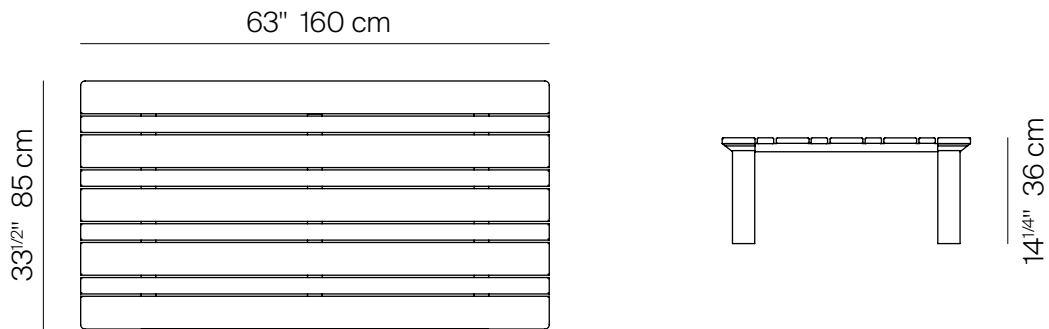

TOPANGA

by Monica Armani

RECT COFFEE TABLE 63"

305202

SPECIFICATIONS

Width:	63"	160 cm
Depth:	33 1/2"	85 cm
Height:	14 1/4"	36 cm

MATERIALS

Frame: Premium Grade Teak Wood

Furniture Cover Available

FINISHES

NATURAL
-20

TEAK

RECT COFFEE TABLE 63"

305202

MEASURES INCH CM	OVERALL LENGTH	OVERALL WIDTH	OVERALL HEIGHT	DIAMETER	SIZE OF BASE	OVERHANG AT ENDS	OVERHANG AT SIDES	TABLE TOP THICKNESS	APRON TO FLOOR CLEARANCE	SPACE BETWEEN LEGS AT HEAD
DESCRIPTION	A	B	C	D	E	F	G	H	I	J
RECT COFFEE TABLE 63"	63	33 1/2	14 1/4	-	54 1/4	6	11/2	2 1/2	11 3/4	3 13/4
SKU# 305202	160	84.8	36.2	-	138	15.2	3.8	6.4	30	81

MEASURES INCH CM	SPACE BETWEEN LEGS AT SIDE	SEAT UP TO (APROX. 20"W CHAIRS SPACED 2" APART)	DIAGONAL CLEARANCE	MINIMUM CLEARANCE NEEDED FOR DELIVERY	OVERALL FURNITURE WEIGHT LBS KGS	TOTAL PIECES IN A BOX	BOXED WEIGHT LBS KGS	CUBE
DESCRIPTION	K	L						
RECT COFFEE TABLE 63"	46 3/4	-	56 1/2	80	41	1	43	24.5
SKU# 305202	119	-	143.5		18	1	19	