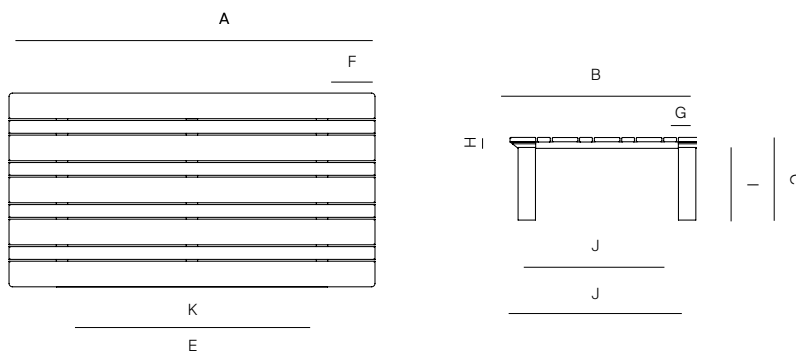

TOPANGA

by Monica Armani

RECT COFFEE TABLE 63"

305202

SPECIFICATIONS

Width:	63"	160 cm
Depth:	33 1/2"	85 cm
Height:	14 1/4"	36 cm

MATERIALS

Frame: Premium Grade Teak Wood

Furniture Cover Available

FINISHES

NATURAL
-20

TEAK

RECT COFFEE TABLE 63"

305202

MEASURES INCH CM	OVERALL LENGTH	OVERALL WIDTH	OVERALL HEIGHT	DIAMETER	SIZE OF BASE	OVERHANG AT ENDS	OVERHANG AT SIDES	TABLE TOP THICKNESS	APRON TO FLOOR CLEARANCE	SPACE BETWEEN LEGS AT HEAD
DESCRIPTION	A	B	C	D	E	F	G	H	I	J
RECT COFFEE TABLE 63"	63	33 1/2	14 1/4	-	54 1/4	6	11/2	2 1/2	11 3/4	3 13/4
SKU# 305202	160	84.8	36.2	-	138	15.2	3.8	6.4	30	81

MEASURES INCH CM	SPACE BETWEEN LEGS AT SIDE	SEAT UP TO (APROX. 20"W CHAIRS SPACED 2" APART)	DIAGONAL CLEARANCE	MINIMUM CLEARANCE NEEDED FOR DELIVERY	OVERALL FURNITURE WEIGHT LBS KGS	TOTAL PIECES IN A BOX	BOXED WEIGHT LBS KGS	CUBE
DESCRIPTION	K	L						
RECT COFFEE TABLE 63"	46 3/4	-	56 1/2	80	41	1	43	24.5
SKU# 305202	119	-	143.5		18	1	19	