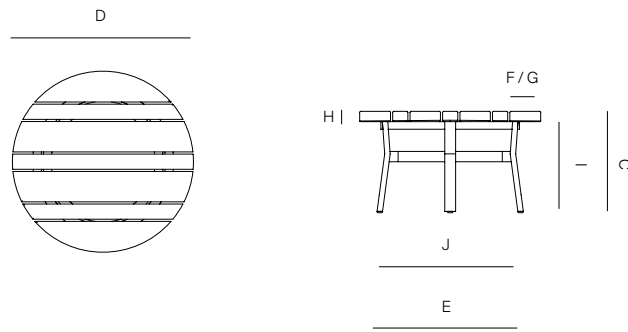

## SPECIFICATIONS

Diameter: 26 1/4" 66 cm

Height: 14 3/4" 37 cm

## FINISHES

NATURAL  
-20

TEAK

MEASURES INCH CM	OVERALL LENGTH A	OVERALL WIDTH B	OVERALL HEIGHT C	DIAMETER D	SIZE OF BASE E	OVERHANG AT ENDS F	OVERHANG AT SIDES G	TABLE TOP THICKNESS H	APRON TO FLOOR CLEARANCE I	SPACE BETWEEN LEGS AT HEAD J
DESCRIPTION	A	B	C	D	E	F	G	H	I	J
RD LOW SIDE TABLE 26"	-	-	14 3/4	26 1/4	21	3	3	1	13	8 3/4
SKU# 305102	-	-	37.4	66.7	53	7.6	7.6	2.5	33	22

MEASURES INCH CM	SPACE BETWEEN LEGS AT SIDE K	SEAT UP TO (APROX. 20"W CHAIRS SPACED 2" APART) L	DIAGONAL CLEARANCE	MINIMUM CLEARANCE NEEDED FOR DELIVERY	OVERALL FURNITURE WEIGHT LBS KGS	TOTAL PIECES IN A BOX	BOXED WEIGHT LBS KGS	CUBE
DESCRIPTION	K	L						
RD LOW SIDE TABLE 26"	19 1/4	-	27 1/4	34 1/2	28	1	37	8.9
SKU# 305102	49	-	70		12	1	16	