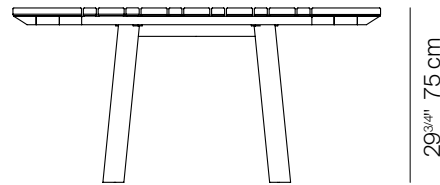

TOPANGA

by Monica Armani

RD DINING TABLE 62"

306405

Ø 62 1/4" 158 cm

SPECIFICATIONS

Width:	62 1/4"	158 cm
Depth:	62 1/4"	158 cm
Height:	29 3/4"	75 cm
Seat:	6	

MATERIALS

Frame: Premium Grade Teak Wood.

Furniture Cover Available.

FINISHES

NATURAL
-20

TEAK

MEASURES INCH CM	OVERALL LENGTH A	OVERALL WIDTH B	OVERALL HEIGHT C	DIAMETER D	SIZE OF BASE E	OVERHANG AT ENDS F	OVERHANG AT SIDES G	TABLE TOP THICKNESS H	APRON TO FLOOR CLEARANCE I	SPACE BETWEEN LEGS AT HEAD J
DESCRIPTION	A	B	C	D	E	F	G	H	I	J
RD DINING TABLE 62"	-	-	29 3/4	62 1/4	34	17 3/4	17 3/4	2 1/2	27	27
SKU# 306405	-	-	75	158.4	86	45	45	6.3	68.5	68.5

MEASURES INCH CM	SPACE BETWEEN LEGS AT SIDE K	SEAT UP TO (APROX. 20"W CHAIRS SPACED 2" APART) L	DIAGONAL CLEARANCE	MINIMUM CLEARANCE NEEDED FOR DELIVERY	OVERALL FURNITURE WEIGHT LBS KGS	TOTAL PIECES IN A BOX	BOXED WEIGHT LBS KGS	CUBE
DESCRIPTION	K	L						
RD DINING TABLE 62"	27	4 TO 6	54 1/2	73 1/4	91	1	111	17.4
SKU# 306405	68.5	4 TO 6	138		41	1	50	