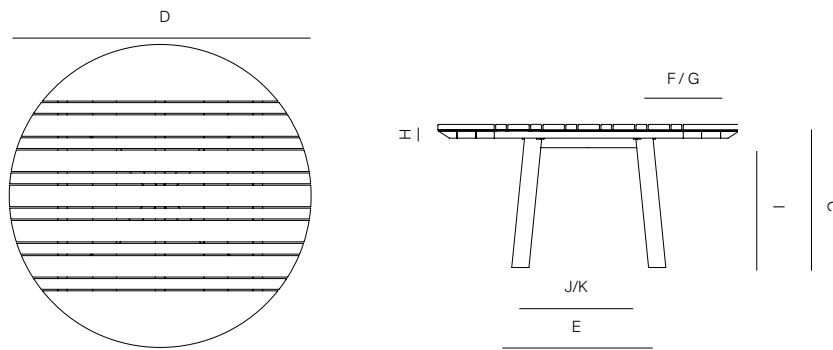

TOPANGA

by Monica Armani

RD DINING TABLE 62"

306405

Ø 62 1/4" 158 cm

SPECIFICATIONS

Width:	62 1/4"	158 cm
Depth:	62 1/4"	158 cm
Height:	29 3/4"	75 cm
Seat:	6	

MATERIALS

Frame: Premium Grade Teak Wood.

Furniture Cover Available.

FINISHES

NATURAL
-20

TEAK

MEASURES INCH CM	OVERALL LENGTH A	OVERALL WIDTH B	OVERALL HEIGHT C	DIAMETER D	SIZE OF BASE E	OVERHANG AT ENDS F	OVERHANG AT SIDES G	TABLE TOP THICKNESS H	APRON TO FLOOR CLEARANCE I	SPACE BETWEEN LEGS AT HEAD J
DESCRIPTION	A	B	C	D	E	F	G	H	I	J
RD DINING TABLE 62"	-	-	29 3/4	62 1/4	34	17 3/4	17 3/4	2 1/2	27	27
SKU# 306405	-	-	75	158.4	86	45	45	6.3	68.5	68.5

MEASURES INCH CM	SPACE BETWEEN LEGS AT SIDE K	SEAT UP TO (APROX. 20"W CHAIRS SPACED 2" APART) L	DIAGONAL CLEARANCE	MINIMUM CLEARANCE NEEDED FOR DELIVERY	OVERALL FURNITURE WEIGHT LBS KGS	TOTAL PIECES IN A BOX	BOXED WEIGHT LBS KGS	CUBE
DESCRIPTION	K	L						
RD DINING TABLE 62"	27	4 TO 6	54 1/2	73 1/4	91	1	111	17.4
SKU# 306405	68.5	4 TO 6	138		41	1	50	