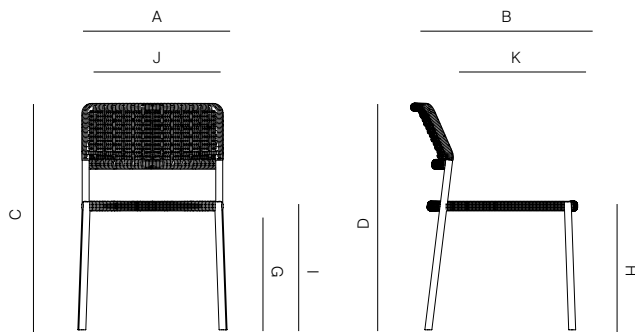

THOMPSON

by Mario Ruiz

DINING SIDE CHAIR

822201

SPECIFICATIONS

Width:	21"	53.6 cm
Depth:	23"	58.1 cm
Height:	32"	81.4 cm
Seat height:	18 1/4"	46.2 cm

MATERIALS

Frame: Powder coated aluminum.

LINEN

ROPE

TRH OW PILLOWS SOLD SEPARATELY

DANAO

danaoliving.com

DINING SIDE CHAIR

822201

MEASURES INCH CM	OVERALL WIDTH	OVERALL DEPTH	OVERALL HEIGHT WITH CUSHIONS	OVERALL FRAME HEIGHT	ARM HEIGHT	ARM WIDTH	FOOT HEIGHT	SEAT HEIGHT WITH CUSHIONS	SEAT HEIGHT (FLOOR TO FRAME)	INSIDE SEAT WIDTH	INSIDE SEAT DEPTH
DESCRIPTION	A	B	C	D	E	F	G	H	I	J	K
DINING SIDE CHAIR	21	23	32	32	-	-	17	18 1/4	18 1/4	20	21
SKU# 822201	53.6	58.1	81.4	81.4	-	-	43	46.2	46.2	50.7	53.3

MEASURES INCH CM	# OF SEAT CUSHIONS	COM CUSHIONS YARDS METERS	DIAGONAL CLEARANCE	FURNITURE WEIGHT LBS KGS	TOTAL PIECES IN A BOX	BOXED WEIGHT LBS KGS	CUBE
DESCRIPTION			L				
DINING SIDE CHAIR	-	-	39 1/2	10	2	24	12.7
SKU# 822201	-	-	100.5	5	2	11	