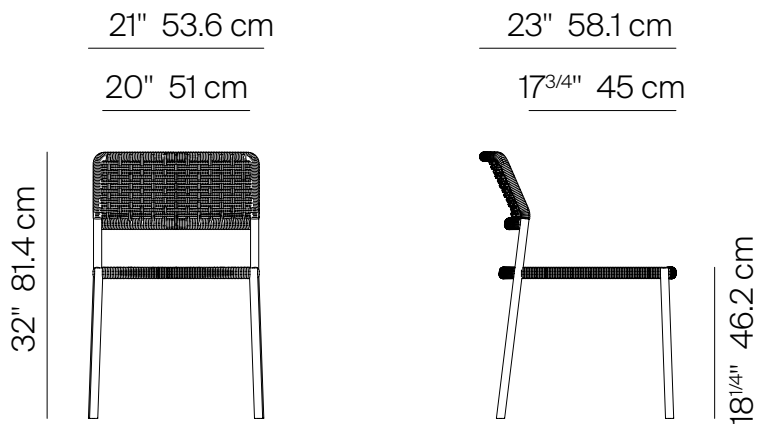

THOMPSON

by Mario Ruiz

DINING SIDE CHAIR

822201

SPECIFICATIONS

Width:	21"	53.6 cm
Depth:	23"	58.1 cm
Height:	32"	81.4 cm
Seat height:	18 1/4"	46.2 cm

MATERIALS

Frame: Powder coated aluminum.

LINEN

ROPE

TRH OW PILLOWS SOLD SEPARATELY

DANAO

danaoliving.com

DINING SIDE CHAIR

822201

MEASURES INCH CM	OVERALL WIDTH	OVERALL DEPTH	OVERALL HEIGHT WITH CUSHIONS	OVERALL FRAME HEIGHT	ARM HEIGHT	ARM WIDTH	FOOT HEIGHT	SEAT HEIGHT WITH CUSHIONS	SEAT HEIGHT (FLOOR TO FRAME)	INSIDE SEAT WIDTH	INSIDE SEAT DEPTH
DESCRIPTION	A	B	C	D	E	F	G	H	I	J	K
DINING SIDE CHAIR	21	23	32	32	-	-	17	18 1/4	18 1/4	20	21
SKU# 822201	53.6	58.1	81.4	81.4	-	-	43	46.2	46.2	50.7	53.3

MEASURES INCH CM	# OF SEAT CUSHIONS	COM CUSHIONS YARDS METERS	DIAGONAL CLEARANCE	FURNITURE WEIGHT LBS KGS	TOTAL PIECES IN A BOX	BOXED WEIGHT LBS KGS	CUBE
DESCRIPTION			L				
DINING SIDE CHAIR	-	-	39 1/2	10	2	24	12.7
SKU# 822201	-	-	100.5	5	2	11	