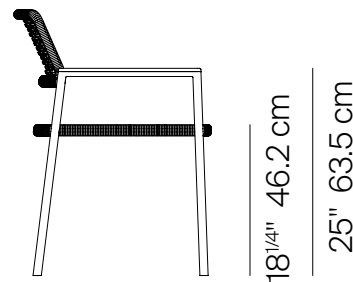

THOMPSON

by Mario Ruiz

DINING ARM CHAIR

822101

23¹/₄" 58.9 cm

23" 58.1 cm

20" 51 cm

17³/₄" 45 cm

SPECIFICATIONS

Width:	23 1/4"	58.9 cm
Depth:	23"	58.1 cm
Height:	32"	81.4 cm
Seat height:	18 1/4"	46.2 cm

MATERIALS

Frame: Powder coated aluminum.

Accents: Premium grade teak wood and rope.

Seat cushion sold separately.

LINEN

ROPE

TRHROW PILLOWS SOLD SEPARATELY

DANAO

danaoliving.com

DINING ARM CHAIR

822101

MEASURES INCH CM	OVERALL WIDTH	OVERALL DEPTH	OVERALL HEIGHT WITH CUSHIONS	OVERALL FRAME HEIGHT	ARM HEIGHT	ARM WIDTH	FOOT HEIGHT	SEAT HEIGHT WITH CUSHIONS	SEAT HEIGHT (FLOOR TO FRAME)	INSIDE SEAT WIDTH	INSIDE SEAT DEPTH
DESCRIPTION	A	B	C	D	E	F	G	H	I	J	K
DINING ARM CHAIR	23 1/4	23	32	32	25	1	17	18 1/4	18 1/4	20	21
SKU# 822101	58.9	58.1	81.4	81.4	63.5	2.5	43	46.2	46.2	50.7	53.6

MEASURES INCH CM	# OF SEAT CUSHIONS	COM CUSHIONS YARDS METERS	DIAGONAL CLEARANCE	FURNITURE WEIGHT LBS KGS	TOTAL PIECES IN A BOX	BOXED WEIGHT LBS KGS	CUBE
DESCRIPTION			L				
DINING ARM CHAIR	-	-	39 3/4	11	2	26	13.9
SKU# 822101	-	-	101.1	5	2	12	