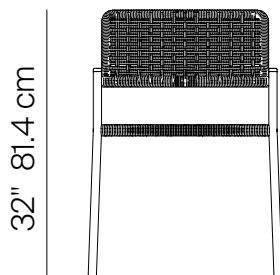

THOMPSON

by Mario Ruiz

DINING ARM CHAIR

822101

23¹/₄" 58.9 cm

23" 58.1 cm

20" 51 cm

17³/₄" 45 cm

SPECIFICATIONS

Width:	23 1/4"	58.9 cm
Depth:	23"	58.1 cm
Height:	32"	81.4 cm
Seat height:	18 1/4"	46.2 cm

MATERIALS

Frame: Powder coated aluminum.

Accents: Premium grade teak wood and rope.

Seat cushion sold separately.

LINEN

ROPE

TRHROW PILLOWS SOLD SEPARATELY

DANAO

danaoliving.com

DINING ARM CHAIR

822101

MEASURES INCH CM	OVERALL WIDTH	OVERALL DEPTH	OVERALL HEIGHT WITH CUSHIONS	OVERALL FRAME HEIGHT	ARM HEIGHT	ARM WIDTH	FOOT HEIGHT	SEAT HEIGHT WITH CUSHIONS	SEAT HEIGHT (FLOOR TO FRAME)	INSIDE SEAT WIDTH	INSIDE SEAT DEPTH
DESCRIPTION	A	B	C	D	E	F	G	H	I	J	K
DINING ARM CHAIR	23 1/4	23	32	32	25	1	17	18 1/4	18 1/4	20	21
SKU# 822101	58.9	58.1	81.4	81.4	63.5	2.5	43	46.2	46.2	50.7	53.6

MEASURES INCH CM	# OF SEAT CUSHIONS	COM CUSHIONS YARDS METERS	DIAGONAL CLEARANCE	FURNITURE WEIGHT LBS KGS	TOTAL PIECES IN A BOX	BOXED WEIGHT LBS KGS	CUBE
DESCRIPTION			L				
DINING ARM CHAIR	-	-	39 3/4	11	2	26	13.9
SKU# 822101	-	-	101.1	5	2	12	