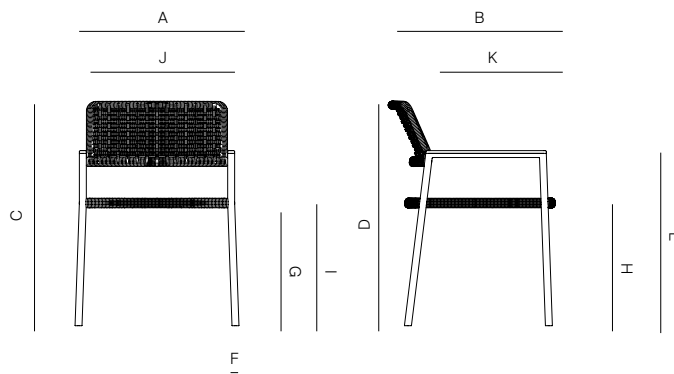

SPECIFICATIONS

Width:	23 1/4"	58.9 cm
Depth:	23"	58.1 cm
Height:	32"	81.4 cm
Seat height:	18 1/4"	46.2 cm

MATERIALS

Frame: Powder coated aluminum.

Accents: Premium grade teak wood and rope.

Seat cushion sold separately.

LINEN

ROPE

TRHROW PILLOWS SOLD SEPARATELY

DANAO

danaoliving.com

DINING ARM CHAIR

822101

MEASURES INCH CM	OVERALL WIDTH	OVERALL DEPTH	OVERALL HEIGHT WITH CUSHIONS	OVERALL FRAME HEIGHT	ARM HEIGHT	ARM WIDTH	FOOT HEIGHT	SEAT HEIGHT WITH CUSHIONS	SEAT HEIGHT (FLOOR TO FRAME)	INSIDE SEAT WIDTH	INSIDE SEAT DEPTH
DESCRIPTION	A	B	C	D	E	F	G	H	I	J	K
DINING ARM CHAIR	23 1/4	23	32	32	25	1	17	18 1/4	18 1/4	20	21
SKU# 822101	58.9	58.1	81.4	81.4	63.5	2.5	43	46.2	46.2	50.7	53.6

MEASURES INCH CM	# OF SEAT CUSHIONS	COM CUSHIONS YARDS METERS	DIAGONAL CLEARANCE	FURNITURE WEIGHT LBS KGS	TOTAL PIECES IN A BOX	BOXED WEIGHT LBS KGS	CUBE
DESCRIPTION			L				
DINING ARM CHAIR	-	-	39 3/4	11	2	26	13.9
SKU# 822101	-	-	101.1	5	2	12	