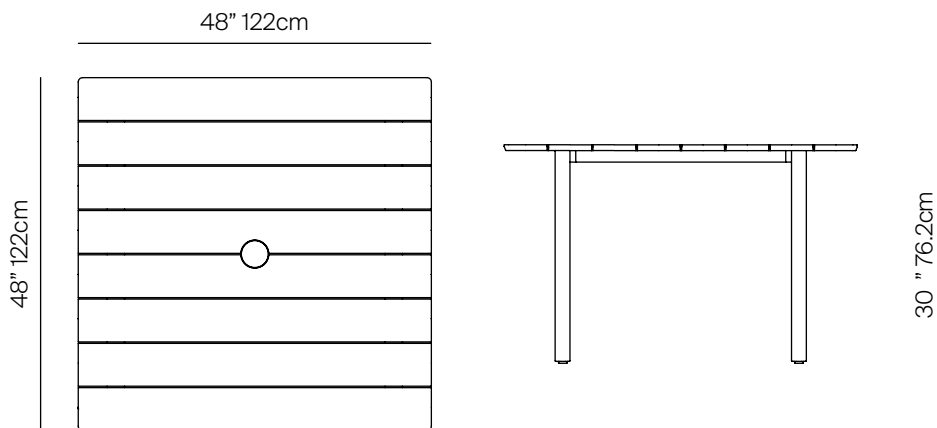

TAOS

by Mario Ruiz

SQ DINING TABLE TEAK 48"

866314

SPECIFICATIONS

Width:	48"	122 cm
Depth:	48"	122 cm
Height:	30"	76.2 cm

MATERIALS

Frame: Powder coated aluminum.
Table top: Premium grade teak wood.
Furniture Cover Available.

TEAK

SQUARE DINING TABLE TEAK 48"

866314

MEASURES INCH CM	OVERALL LENGTH	OVERALL WIDTH	OVERALL HEIGHT	SIZE OF BASE	FOOT HEIGHT	OVERGANG AT ENDS	TABLE TOP THICKNESS	APRON TO FLOOR CLEARANCE	SPACE BETWEEN LEGS AT HEAD	SPACE BETWEEN LEGS AT SIDE	SEAT UP TO (APROX. 20"W CHAIRS SPACED 2" APART)
DESCRIPTION	A	B	C	D	E	F	G	H	I	J	K
SQUARE DINING TABLE TEAK 48"	48	48	30	34 1/4	27 1/2	7	1	29	30.5	30.5	4
SKU# 866314	122	122	76.2	86.8	69.6	17.6	2.4	73.6	77	77	

MEASURES INCH CM	DIAGONAL CLEARANCE	OVERALL FURNITURE WEIGHT LBS KGS	TOTAL PIECES IN A BOX	BOXED WEIGHT LBS KGS	CBM
DESCRIPTION	L				
SQUARE DINING TABLE TEAK 48"	50 3/4	64	1	98	11.3
SKU# 866314	128.6	29	1	44	