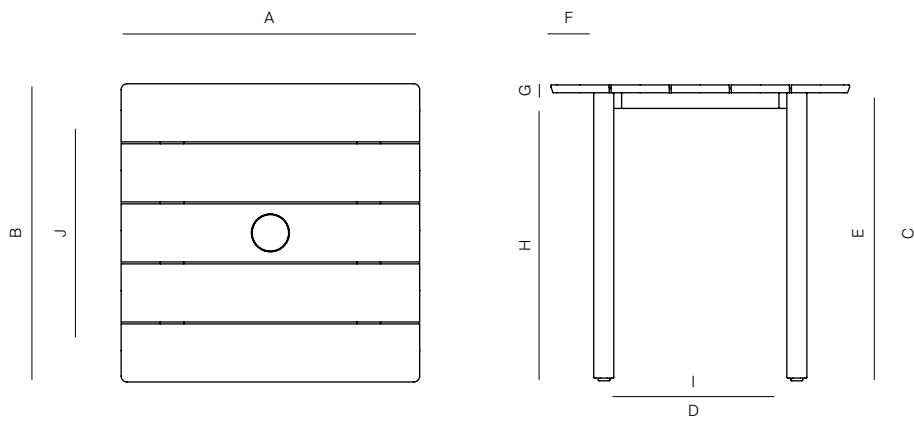

TAOS

by Mario Ruiz

SQ DINING TABLE TEAK 48"

866314

SPECIFICATIONS

Width:	48"	122 cm
Depth:	48"	122 cm
Height:	30"	76.2 cm

MATERIALS

Frame: Powder coated aluminum.
Table top: Premium grade teak wood.
Furniture Cover Available.

TEAK

SQUARE DINING TABLE TEAK 48"

866314

MEASURES INCH CM	OVERALL LENGTH	OVERALL WIDTH	OVERALL HEIGHT	SIZE OF BASE	FOOT HEIGHT	OVERGANG AT ENDS	TABLE TOP THICKNESS	APRON TO FLOOR CLEARANCE	SPACE BETWEEN LEGS AT HEAD	SPACE BETWEEN LEGS AT SIDE	SEAT UP TO (APROX. 20"W CHAIRS SPACED 2" APART)
DESCRIPTION	A	B	C	D	E	F	G	H	I	J	K
SQUARE DINING TABLE TEAK 48"	48	48	30	34 1/4	27 1/2	7	1	29	30.5	30.5	4
SKU# 866314	122	122	76.2	86.8	69.6	17.6	2.4	73.6	77	77	

MEASURES INCH CM	DIAGONAL CLEARANCE	OVERALL FURNITURE WEIGHT LBS KGS	TOTAL PIECES IN A BOX	BOXED WEIGHT LBS KGS	CBM
DESCRIPTION	L				
SQUARE DINING TABLE TEAK 48"	50 3/4	64	1	98	11.3
SKU# 866314	128.6	29	1	44	