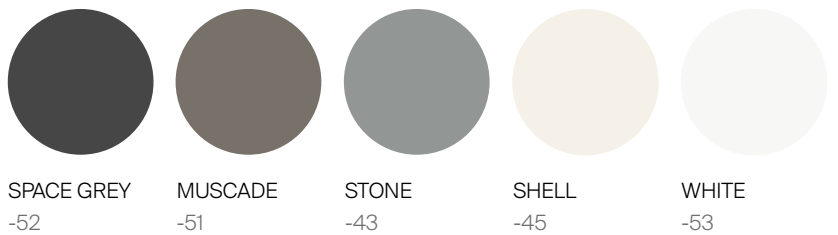

TAOS

by Mario Ruiz

SQ DINING TABLE TEAK 48"

866314

SPECIFICATIONS

Width:	48"	122 cm
Depth:	48"	122 cm
Height:	30"	76.2 cm

MATERIALS

Frame: Powder coated aluminum.
Table top: Premium grade teak wood.
Furniture Cover Available.

FINISHES

SPACE GREY
-52

MUSCADE
-51

STONE
-43

SHELL
-45

WHITE
-53

ALUMINUM

NATURAL
-20