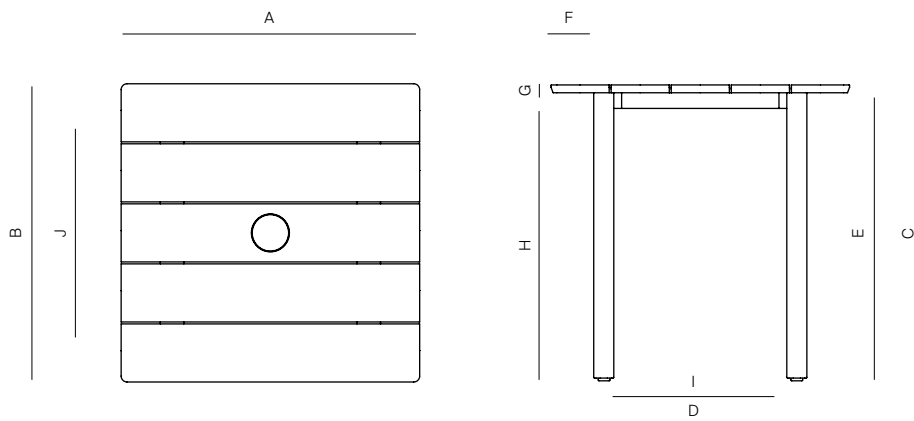

TAOS

by Mario Ruiz

SQ DINING TABLE TEAK 36"

866312

SPECIFICATIONS

Width:	36"	91.4 cm
Depth:	36"	91.4 cm
Height:	30"	76.2 cm

MATERIALS

Frame: Powder coated aluminum.
Table top: Premium grade teak wood.
Furniture Cover Available.

TEAK

SQUARE DINING TABLE TEAK 36"

866312

MEASURES INCH CM	OVERALL LENGTH	OVERALL WIDTH	OVERALL HEIGHT	SIZE OF BASE	FOOT HEIGHT	OVERGANG AT ENDS	TABLE TOP THICKNESS	APRON TO FLOOR CLEARANCE	SPACE BETWEEN LEGS AT HEAD	SPACE BETWEEN LEGS AT SIDE	SEAT UP TO (APROX. 20"W CHAIRS SPACED 2" APART)
DESCRIPTION	A	B	C	D	E	F	G	H	I	J	K
SQUARE DINING TABLE TEAK 36"	36	36	30	25 3/4	27 1/2	5 1/4	1	29	22	22	4
SKU# 866312	91.4	91.4	76.2	65.2	69.6	131	24	73.6	55.3	55.3	

MEASURES INCH CM	DIAGONAL CLEARANCE	OVERALL FURNITURE WEIGHT LBS KGS	TOTAL PIECES IN A BOX	BOXED WEIGHT LBS KGS	CBM
DESCRIPTION	L				
SQUARE DINING TABLE TEAK 36"	42 3/4	35	1	70	7.4
SKU# 866312	108.5	16	1	32	