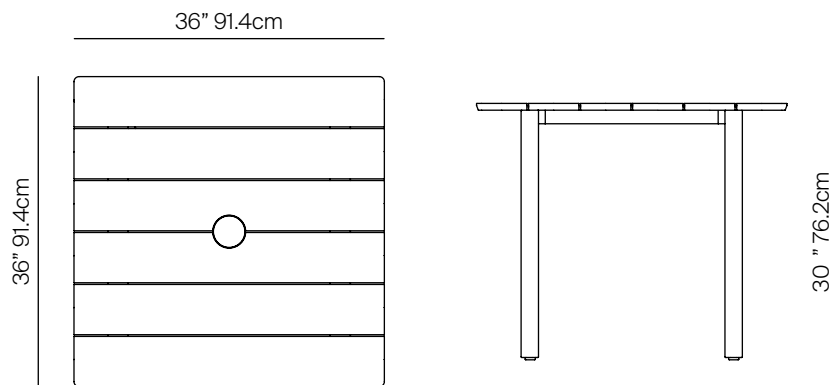

TAOS

by Mario Ruiz

SQ DINING TABLE TEAK 36"

866312

SPECIFICATIONS

Width:	36"	91.4 cm
Depth:	36"	91.4 cm
Height:	30"	76.2 cm

MATERIALS

Frame: Powder coated aluminum.
Table top: Premium grade teak wood.
Furniture Cover Available.

TEAK

SQUARE DINING TABLE TEAK 36"

866312

MEASURES INCH CM	OVERALL LENGTH	OVERALL WIDTH	OVERALL HEIGHT	SIZE OF BASE	FOOT HEIGHT	OVERGANG AT ENDS	TABLE TOP THICKNESS	APRON TO FLOOR CLEARANCE	SPACE BETWEEN LEGS AT HEAD	SPACE BETWEEN LEGS AT SIDE	SEAT UP TO (APROX. 20"W CHAIRS SPACED 2" APART)
DESCRIPTION	A	B	C	D	E	F	G	H	I	J	K
SQUARE DINING TABLE TEAK 36"	36	36	30	25 3/4	27 1/2	5 1/4	1	29	22	22	4
SKU# 866312	91.4	91.4	76.2	65.2	69.6	131	24	73.6	55.3	55.3	

MEASURES INCH CM	DIAGONAL CLEARANCE	OVERALL FURNITURE WEIGHT LBS KGS	TOTAL PIECES IN A BOX	BOXED WEIGHT LBS KGS	CBM
DESCRIPTION	L				
SQUARE DINING TABLE TEAK 36"	42 3/4	35	1	70	7.4
SKU# 866312	108.5	16	1	32	