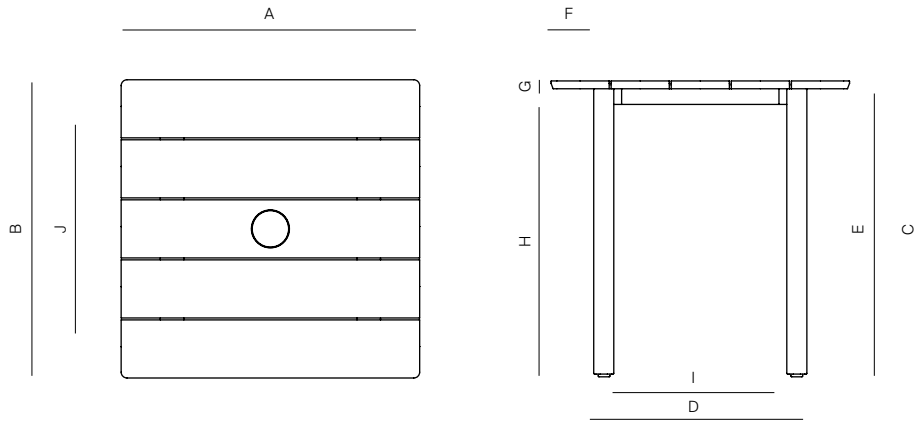

TAOS

by Mario Ruiz

SQ DINING TABLE TEAK 30"

866311

SPECIFICATIONS

Width:	30"	76.2 cm
Depth:	30"	76.2 cm
Height:	30"	76.2 cm

MATERIALS

Frame: Powder coated aluminum.
Table top: Premium grade teak wood.
Furniture Cover Available.

TEAK

SQUARE DINING TABLE TEAK 30"

866311

MEASURES INCH CM	OVERALL LENGTH	OVERALL WIDTH	OVERALL HEIGHT	SIZE OF BASE	FOOT HEIGHT	OVERGANG AT ENDS	TABLE TOP THICKNESS	APRON TO FLOOR CLEARANCE	SPACE BETWEEN LEGS AT HEAD	SPACE BETWEEN LEGS AT SIDE	SEAT UP TO (APROX. 20"W CHAIRS SPACED 2" APART)
DESCRIPTION	A	B	C	D	E	F	G	H	I	J	K
SQUARE DINING TABLE ALUMINUM	30	30	30	21 1/2	27 1/2	4 1/4	1	29	17 3/4	17 1/2	4
SKU# 866311	76.2	76.2	76.2	54.4	69.6	10.9	2.4	73.6	44.6	44.6	

MEASURES INCH CM	DIAGONAL CLEARANCE	OVERALL FURNITURE WEIGHT LBS KGS	TOTAL PIECES IN A BOX	BOXED WEIGHT LBS KGS	CBM
DESCRIPTION	L				
SQUARE DINING TABLE ALUMINUM	35 1/4	23	1	56	5.7
SKU# 866311	99.6	10	1	25	