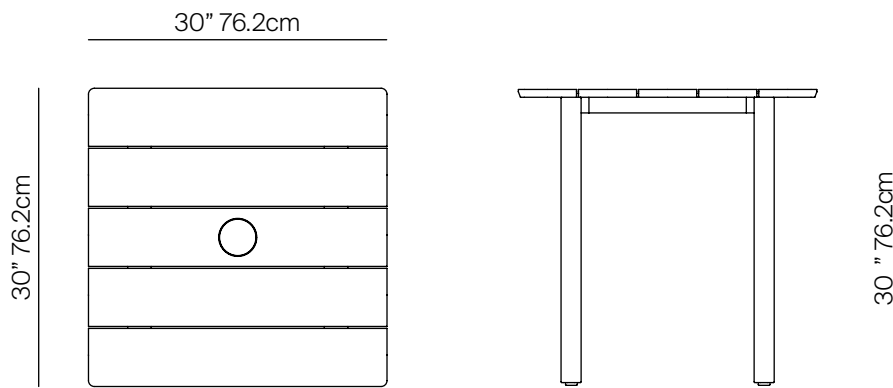

TAOS

by Mario Ruiz

SQ DINING TABLE TEAK 30"

866311

SPECIFICATIONS

Width:	30"	76.2 cm
Depth:	30"	76.2 cm
Height:	30"	76.2 cm

MATERIALS

Frame: Powder coated aluminum.
Table top: Premium grade teak wood.
Furniture Cover Available.

TEAK

SQUARE DINING TABLE TEAK 30"

866311

MEASURES INCH CM	OVERALL LENGTH	OVERALL WIDTH	OVERALL HEIGHT	SIZE OF BASE	FOOT HEIGHT	OVERGANG AT ENDS	TABLE TOP THICKNESS	APRON TO FLOOR CLEARANCE	SPACE BETWEEN LEGS AT HEAD	SPACE BETWEEN LEGS AT SIDE	SEAT UP TO (APROX. 20"W CHAIRS SPACED 2" APART)
DESCRIPTION	A	B	C	D	E	F	G	H	I	J	K
SQUARE DINING TABLE ALUMINUM	30	30	30	21 1/2	27 1/2	4 1/4	1	29	17 3/4	17 1/2	4
SKU# 866311	76.2	76.2	76.2	54.4	69.6	10.9	2.4	73.6	44.6	44.6	

MEASURES INCH CM	DIAGONAL CLEARANCE	OVERALL FURNITURE WEIGHT LBS KGS	TOTAL PIECES IN A BOX	BOXED WEIGHT LBS KGS	CBM
DESCRIPTION	L				
SQUARE DINING TABLE ALUMINUM	35 1/4	23	1	56	5.7
SKU# 866311	99.6	10	1	25	