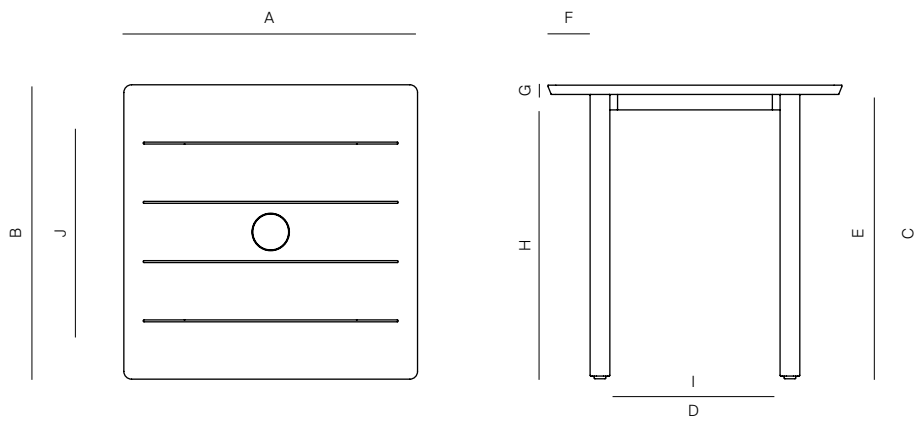

TAOS

by Mario Ruiz

SQ DINING TABLE ALUMINUM 30"

866301

SPECIFICATIONS

Width:	30"	76.2 cm
Depth:	30"	76.2 cm
Height:	30"	76.2 cm

MATERIALS

Frame: Powder coated aluminum.
Table top: Powder coated aluminum.
Furniture Cover Available.

FINISHES

ALUMINUM

SQUARE DINING TABLE ALUMINUM

866301

MEASURES INCH CM	OVERALL LENGTH	OVERALL WIDTH	OVERALL HEIGHT	SIZE OF BASE	FOOT HEIGHT	OVERGANG AT ENDS	TABLE TOP THICKNESS	APRON TO FLOOR CLEARANCE	SPACE BETWEEN LEGS AT HEAD	SPACE BETWEEN LEGS AT SIDE	SEAT UP TO (APROX. 20"W CHAIRS SPACED 2" APART)
DESCRIPTION	A	B	C	D	E	F	G	H	I	J	K
SQUARE DINING TABLE ALUMINUM	30	30	30	21 1/2	27 1/2	4 1/4	1	29	17 3/4	17 1/2	4
SKU# 866301	76.2	76.2	76.2	54.4	69.6	10.9	2.4	73.6	44.6	44.6	

MEASURES INCH CM	DIAGONAL CLEARANCE	OVERALL FURNITURE WEIGHT LBS KGS	TOTAL PIECES IN A BOX	BOXED WEIGHT LBS KGS	CBM
DESCRIPTION	L				
SQUARE DINING TABLE ALUMINUM	35 1/4	21	1	56	5.7
SKU# 866301	99.6	10	1	25	