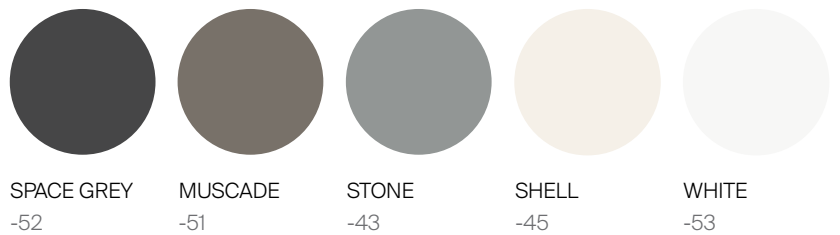

TAOS

by Mario Ruiz

SQ DINING TABLE ALUMINUM 30"

866301

SPECIFICATIONS

Width:	30"	76.2 cm
Depth:	30"	76.2 cm
Height:	30"	76.2 cm

MATERIALS

Frame: Powder coated aluminum.
Table top: Powder coated aluminum.
Furniture Cover Available.

FINISHES

ALUMINUM

SQUARE DINING TABLE ALUMINUM

866301

MEASURES INCH CM	OVERALL LENGTH	OVERALL WIDTH	OVERALL HEIGHT	SIZE OF BASE	FOOT HEIGHT	OVERGANG AT ENDS	TABLE TOP THICKNESS	APRON TO FLOOR CLEARANCE	SPACE BETWEEN LEGS AT HEAD	SPACE BETWEEN LEGS AT SIDE	SEAT UP TO (APROX. 20"W CHAIRS SPACED 2" APART)
DESCRIPTION	A	B	C	D	E	F	G	H	I	J	K
SQUARE DINING TABLE ALUMINUM	30	30	30	21 1/2	27 1/2	4 1/4	1	29	17 3/4	17 1/2	4
SKU# 866301	76.2	76.2	76.2	54.4	69.6	10.9	2.4	73.6	44.6	44.6	