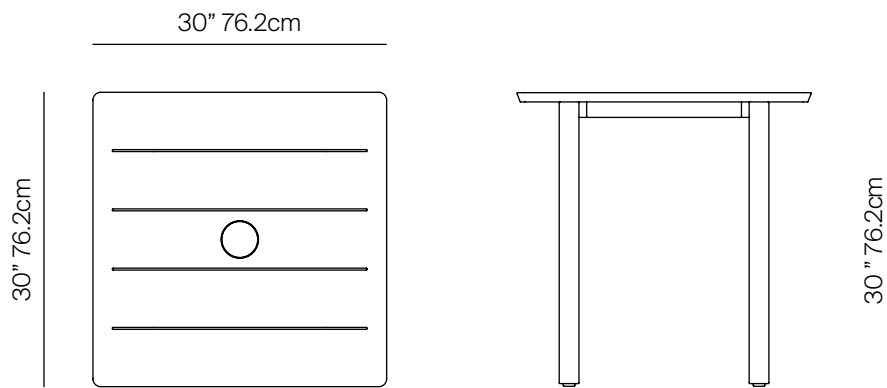

TAOS

by Mario Ruiz

SQ DINING TABLE ALUMINUM 30"

866301

SPECIFICATIONS

Width:	30"	76.2 cm
Depth:	30"	76.2 cm
Height:	30"	76.2 cm

MATERIALS

Frame: Powder coated aluminum.
Table top: Powder coated aluminum.
Furniture Cover Available.

FINISHES

ALUMINUM

SQUARE DINING TABLE ALUMINUM

866301

MEASURES INCH CM	OVERALL LENGTH	OVERALL WIDTH	OVERALL HEIGHT	SIZE OF BASE	FOOT HEIGHT	OVERGANG AT ENDS	TABLE TOP THICKNESS	APRON TO FLOOR CLEARANCE	SPACE BETWEEN LEGS AT HEAD	SPACE BETWEEN LEGS AT SIDE	SEAT UP TO (APROX. 20"W CHAIRS SPACED 2" APART)
DESCRIPTION	A	B	C	D	E	F	G	H	I	J	K
SQUARE DINING TABLE ALUMINUM	30	30	30	21 1/2	27 1/2	4 1/4	1	29	17 3/4	17 1/2	4
SKU# 866301	76.2	76.2	76.2	54.4	69.6	10.9	2.4	73.6	44.6	44.6	

MEASURES INCH CM	DIAGONAL CLEARANCE	OVERALL FURNITURE WEIGHT LBS KGS	TOTAL PIECES IN A BOX	BOXED WEIGHT LBS KGS	CBM
DESCRIPTION	L				
SQUARE DINING TABLE ALUMINUM	35 1/4	21	1	56	5.7
SKU# 866301	99.6	10	1	25	