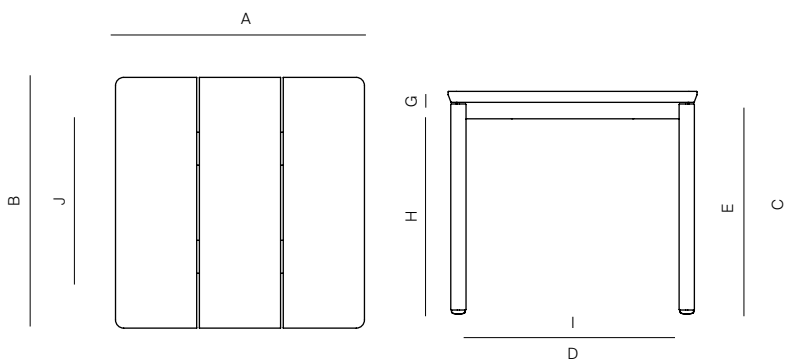

TAOS

by Mario Ruiz

SIDE TABLE SQUARE TEAK 18"

864111

SPECIFICATIONS

Width:	18"	45.7 cm
Depth:	18"	45.7 cm
Height:	16"	40.6

MATERIALS

Frame: Powder coated aluminum.
Table top: Premium grade teak wood.
Furniture Cover Available.

TEAK

MEASURES INCH CM	OVERALL LENGTH	OVERALL WIDTH	OVERALL HEIGHT	SIZE OF BASE	FOOT HEIGHT	OVERGANG AT ENDS	TABLE TOP THICKNESS	APRON TO FLOOR CLEARANCE	SPACE BETWEEN LEGS AT HEAD	SPACE BETWEEN LEGS AT SIDE	SEAT UP TO (APROX. 20"W CHAIRS SPACED 2" APART)
DESCRIPTION	A	B	C	D	E	F	G	H	I	J	K
SIDE TABLE SQUARE TEAK 18"	18	18	16	16	16	-	6 1/2	14	15 1/2	15 1/2	-
SKU#	45.7	45.7	40.6	40.6	40.6	-	16.3	40.6	39.1	39.1	-

MEASURES INCH CM	DIAGONAL	CLEARANCE	OVERALL FURNITURE WEIGHT LBS KGS	TOTAL PIECES IN A BOX	BOXED WEIGHT LBS KGS	CBM
DESCRIPTION	L					
SIDE TABLE SQUARE TEAK 18"	23 3/4		19	1	25	5
SKU#	60.4		9	1	11	