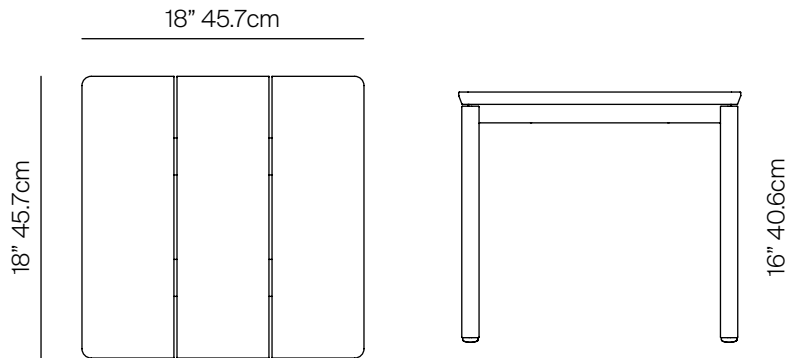

TAOS

by Mario Ruiz

SIDE TABLE SQUARE TEAK 18"

864111

SPECIFICATIONS

Width:	18"	45.7 cm
Depth:	18"	45.7 cm
Height:	16"	40.6

MATERIALS

Frame: Powder coated aluminum.
Table top: Premium grade teak wood.
Furniture Cover Available.

TEAK

MEASURES INCH CM	OVERALL LENGTH	OVERALL WIDTH	OVERALL HEIGHT	SIZE OF BASE	FOOT HEIGHT	OVERGANG AT ENDS	TABLE TOP THICKNESS	APRON TO FLOOR CLEARANCE	SPACE BETWEEN LEGS AT HEAD	SPACE BETWEEN LEGS AT SIDE	SEAT UP TO (APROX. 20"W CHAIRS SPACED 2" APART)
DESCRIPTION	A	B	C	D	E	F	G	H	I	J	K
SIDE TABLE SQUARE TEAK 18"	18	18	16	16	16	-	6 1/2	14	15 1/2	15 1/2	-
SKU#	45.7	45.7	40.6	40.6	40.6	-	16.3	40.6	39.1	39.1	-

MEASURES INCH CM	DIAGONAL	CLEARANCE	OVERALL FURNITURE WEIGHT LBS KGS	TOTAL PIECES IN A BOX	BOXED WEIGHT LBS KGS	CBM
DESCRIPTION	L					
SIDE TABLE SQUARE TEAK 18"	23 3/4		19	1	25	5
SKU#	60.4		9	1	11	