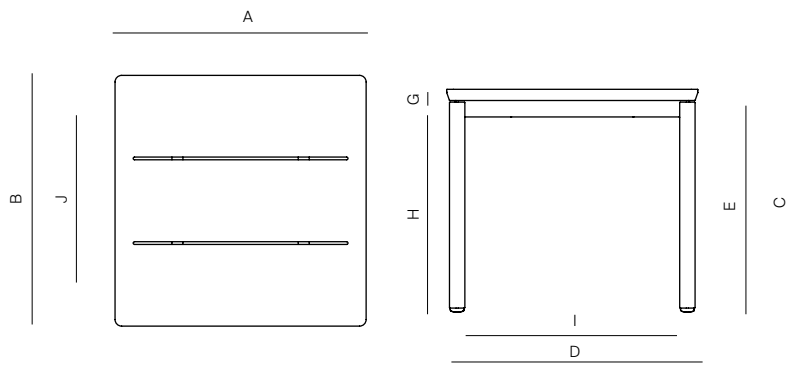

## SPECIFICATIONS

Width:	18"	45.7 cm
Depth:	18"	45.7 cm
Height:	16"	40.6

## FINISHES

SPACE GREY  
-52

MUSCADE  
-51

STONE  
-43

SHELL  
-45

WHITE  
-53

ALUMINUM

MEASURES INCH CM	OVERALL LENGTH	OVERALL WIDTH	OVERALL HEIGHT	SIZE OF BASE	FOOT HEIGHT	OVERGANG AT ENDS	TABLE TOP THICKNESS	APRON TO FLOOR CLEARANCE	SPACE BETWEEN LEGS AT HEAD	SPACE BETWEEN LEGS AT SIDE	SEAT UP TO (APROX. 20"W CHAIRS SPACED 2" APART)
DESCRIPTION	A	B	C	D	E	F	G	H	I	J	K
SIDE TABLE SQUARE ALUMINUM 18"	18	18	16	16	16	-	6 1/2	14	15 1/2	15 1/2	-
SKU#	45.7	45.7	40.6	40.6	40.6	-	16.3	40.6	39.1	39.1	-

MEASURES INCH CM	DIAGONAL	CLEARANCE	OVERALL FURNITURE WEIGHT LBS KGS	TOTAL PIECES IN A BOX	BOXED WEIGHT LBS KGS	CBM
DESCRIPTION	L					
SIDE TABLE SQUARE ALUMINUM 18"	23 3/4		14	1	20	5
SKU#	60.4		6	1	9	