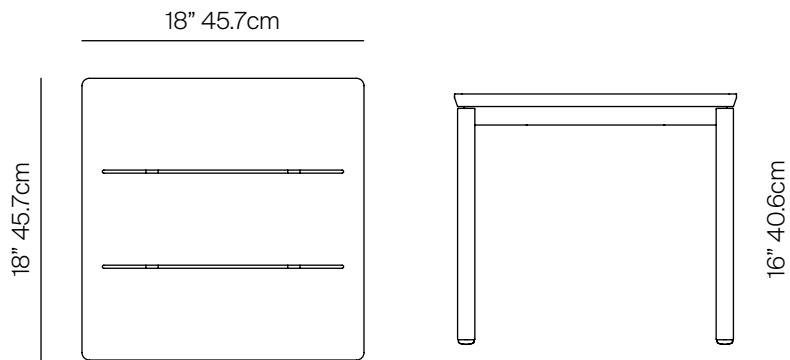

# TAOS

by Mario Ruiz

SIDE TABLE SQUARE ALUMINUM 18"

864101

## SPECIFICATIONS

Width:	18"	45.7 cm
Depth:	18"	45.7 cm
Height:	16"	40.6

## FINISHES

SPACE GREY  
-52

MUSCADE  
-51

STONE  
-43

SHELL  
-45

WHITE  
-53

ALUMINUM

MEASURES INCH CM	OVERALL LENGTH	OVERALL WIDTH	OVERALL HEIGHT	SIZE OF BASE	FOOT HEIGHT	OVERGANG AT ENDS	TABLE TOP THICKNESS	APRON TO FLOOR CLEARANCE	SPACE BETWEEN LEGS AT HEAD	SPACE BETWEEN LEGS AT SIDE	SEAT UP TO (APROX. 20"W CHAIRS SPACED 2" APART)
DESCRIPTION	A	B	C	D	E	F	G	H	I	J	K
SIDE TABLE SQUARE ALUMINUM 18"	18	18	16	16	16	-	6 1/2	14	15 1/2	15 1/2	-
SKU#	45.7	45.7	40.6	40.6	40.6	-	16.3	40.6	39.1	39.1	-

MEASURES INCH CM	DIAGONAL	CLEARANCE	OVERALL FURNITURE WEIGHT LBS KGS	TOTAL PIECES IN A BOX	BOXED WEIGHT LBS KGS	CBM
DESCRIPTION	L					
SIDE TABLE SQUARE ALUMINUM 18"	23 3/4		14	1	20	5
SKU#	60.4		6	1	9	