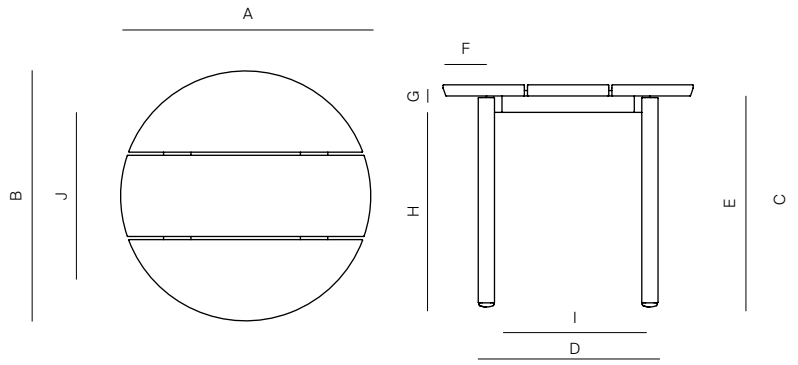

TAOS

by Mario Ruiz

SIDE TABLE ROUND TEAK 18"

864211

SPECIFICATIONS

Width:	18"	45.7 cm
Depth:	18"	45.7 cm
Height:	16"	40.6 cm

MATERIALS

Frame: Powder coated aluminum.
Table top: Premium grade teak wood.
Furniture Cover Available.

FINISHES

ALUMINUM

NATURAL
-20

TEAK

MEASURES INCH CM	OVERALL LENGTH	OVERALL WIDTH	OVERALL HEIGHT	SIZE OF BASE	FOOT HEIGHT	OVERGANG AT ENDS	TABLE TOP THICKNESS	APRON TO FLOOR CLEARANCE	SPACE BETWEEN LEGS AT HEAD	SPACE BETWEEN LEGS AT SIDE	SEAT UP TO (APROX. 20"W CHAIRS SPACED 2" APART)
DESCRIPTION	A	B	C	D	E	F	G	H	I	J	K
SIDE TABLE ROUND TEAK 18"	18	18	16	13	14	2 1/2	6 1/2	15 1/4	10 1/2	10 1/2	-
SKU# 864211	45.7	45.7	40.6	32.8	35.6	6.4	16.3	38.6	26.9	26.9	-

MEASURES INCH CM	DIAGONAL	CLEARANCE	OVERALL FURNITURE WEIGHT LBS KGS	TOTAL PIECES IN A BOX	BOXED WEIGHT LBS KGS	CBM
DESCRIPTION	L					
SIDE TABLE ROUND TEAK 18"	22		15	1	16	4.6
SKU# 864211	55.9		7	1	8	