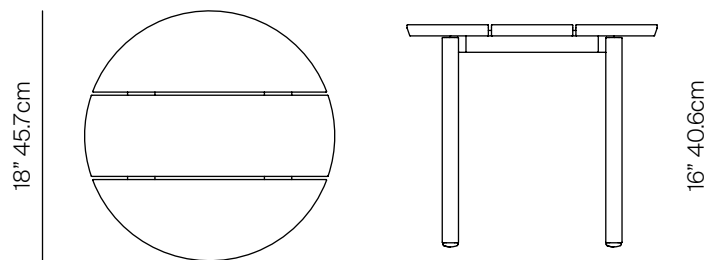

TAOS

by Mario Ruiz

SIDE TABLE ROUND TEAK 18"

864211

SPECIFICATIONS

Width:	18"	45.7 cm
Depth:	18"	45.7 cm
Height:	16"	40.6 cm

MATERIALS

Frame: Powder coated aluminum.
Table top: Premium grade teak wood.
Furniture Cover Available.

FINISHES

ALUMINUM

NATURAL
-20

TEAK

MEASURES INCH CM	OVERALL LENGTH	OVERALL WIDTH	OVERALL HEIGHT	SIZE OF BASE	FOOT HEIGHT	OVERGANG AT ENDS	TABLE TOP THICKNESS	APRON TO FLOOR CLEARANCE	SPACE BETWEEN LEGS AT HEAD	SPACE BETWEEN LEGS AT SIDE	SEAT UP TO (APROX. 20"W CHAIRS SPACED 2" APART)
DESCRIPTION	A	B	C	D	E	F	G	H	I	J	K
SIDE TABLE ROUND TEAK 18"	18	18	16	13	14	2 1/2	6 1/2	15 1/4	10 1/2	10 1/2	-
SKU# 864211	45.7	45.7	40.6	32.8	35.6	6.4	16.3	38.6	26.9	26.9	-

MEASURES INCH CM	DIAGONAL	CLEARANCE	OVERALL FURNITURE WEIGHT LBS KGS	TOTAL PIECES IN A BOX	BOXED WEIGHT LBS KGS	CBM
DESCRIPTION	L					
SIDE TABLE ROUND TEAK 18"	22		15	1	16	4.6
SKU# 864211	55.9		7	1	8	