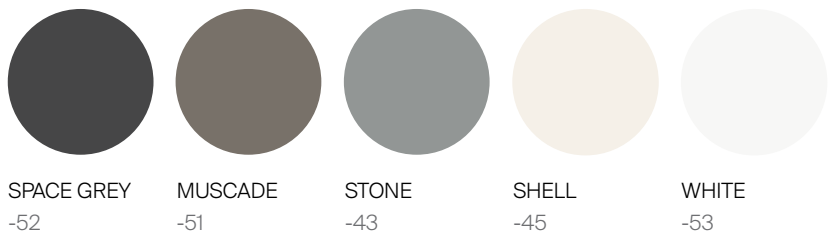

TAOS

by Mario Ruiz

SIDE TABLE ROUND TEAK 18"

864211

SPECIFICATIONS

Width:	18"	45.7 cm
Depth:	18"	45.7 cm
Height:	16"	40.6 cm

MATERIALS

Frame: Powder coated aluminum.
Table top: Premium grade teak wood.
Furniture Cover Available.

FINISHES

ALUMINUM

NATURAL
-20

TEAK

MEASURES INCH CM	OVERALL LENGTH	OVERALL WIDTH	OVERALL HEIGHT	SIZE OF BASE	FOOT HEIGHT	OVERGANG AT ENDS	TABLE TOP THICKNESS	APRON TO FLOOR CLEARANCE	SPACE BETWEEN LEGS AT HEAD	SPACE BETWEEN LEGS AT SIDE	SEAT UP TO (APROX. 20"W CHAIRS SPACED 2" APART)
DESCRIPTION	A	B	C	D	E	F	G	H	I	J	K
SIDE TABLE ROUND TEAK 18"	18	18	16	13	14	2 1/2	6 1/2	15 1/4	10 1/2	10 1/2	-
SKU# 864211	45.7	45.7	40.6	32.8	35.6	6.4	16.3	38.6	26.9	26.9	-

MEASURES INCH CM	DIAGONAL	CLEARANCE	OVERALL FURNITURE WEIGHT LBS KGS	TOTAL PIECES IN A BOX	BOXED WEIGHT LBS KGS	CBM
DESCRIPTION	L					
SIDE TABLE ROUND TEAK 18"	22		15	1	16	4.6
SKU# 864211	55.9		7	1	8	