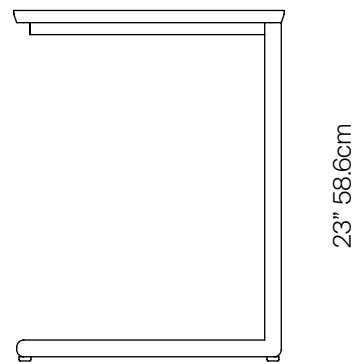

TAOS

by Mario Ruiz

SIDE TABLE POOL ALUMINUM 18"

865140

SPECIFICATIONS

Width:	18"	45.7 cm
Depth:	11"	27.9 cm
Height:	23"	58.6 cm

MATERIALS

Frame: Powder coated aluminum.

Table top: Powder coated aluminum.

Furniture Cover Available.

FINISHES

SPACE GREY
-52

MUSCADE
-51

STONE
-43

SHELL
-45

WHITE
-53

ALUMINUM

SIDE TABLE POOL CHAISE ALUMINUM

865140

MEASURES INCH CM	OVERALL LENGTH	OVERALL WIDTH	OVERALL HEIGHT	SIZE OF BASE	FOOT HEIGHT	OVERGANG AT ENDS	TABLE TOP THICKNESS	APRON TO FLOOR CLEARANCE	SPACE BETWEEN LEGS AT HEAD	SPACE BETWEEN LEGS AT SIDE	SEAT UP TO (APROX. 20"W CHAIRS SPACED 2" APART)
DESCRIPTION	A	B	C	D	E	F	G	H	I	J	K
SIDE TABLE POOL CHAISE ALUMINUM	11	18	23	17 1/2	-	-	6 1/2	21 1/2	-	-	-
SKU# 865140	27.9	45.7	58.6	17 1/2	-	-	16.3	54.6	-	-	-

MEASURES INCH CM	DIAGONAL	CLEARANCE	OVERALL FURNITURE WEIGHT LBS KGS	TOTAL PIECES IN A BOX	BOXED WEIGHT LBS KGS	CBM
DESCRIPTION	L					
SIDE TABLE POOL CHAISE ALUMINUM	25 1/2		21	1	43	4.6
SKU# 865140	64.4		10	1	20	