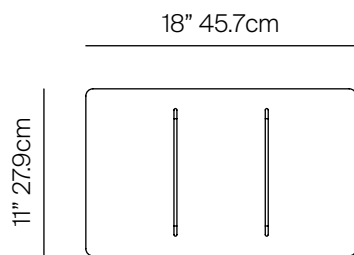

TAOS

by Mario Ruiz

SIDE TABLE POOL ALUMINUM 18"

865140

SPECIFICATIONS

Width:	18"	45.7 cm
Depth:	11"	27.9 cm
Height:	23"	58.6 cm

MATERIALS

Frame: Powder coated aluminum.

ALUMINUM

SIDE TABLE POOL CHAISE ALUMINUM

865140

MEASURES INCH CM	OVERALL LENGTH	OVERALL WIDTH	OVERALL HEIGHT	SIZE OF BASE	FOOT HEIGHT	OVERGANG AT ENDS	TABLE TOP THICKNESS	APRON TO FLOOR CLEARANCE	SPACE BETWEEN LEGS AT HEAD	SPACE BETWEEN LEGS AT SIDE	SEAT UP TO (APROX. 20"W CHAIRS SPACED 2" APART)
DESCRIPTION	A	B	C	D	E	F	G	H	I	J	K
SIDE TABLE POOL CHAISE ALUMINUM	11	18	23	17 1/2	-	-	6 1/2	21 1/2	-	-	-
SKU# 865140	27.9	45.7	58.6	17 1/2	-	-	16.3	54.6	-	-	-

MEASURES INCH CM	DIAGONAL	CLEARANCE	OVERALL FURNITURE WEIGHT LBS KGS	TOTAL PIECES IN A BOX	BOXED WEIGHT LBS KGS	CBM
DESCRIPTION	L					
SIDE TABLE POOL CHAISE ALUMINUM	25 1/2		21	1	43	4.6
SKU# 865140	64.4		10	1	20	