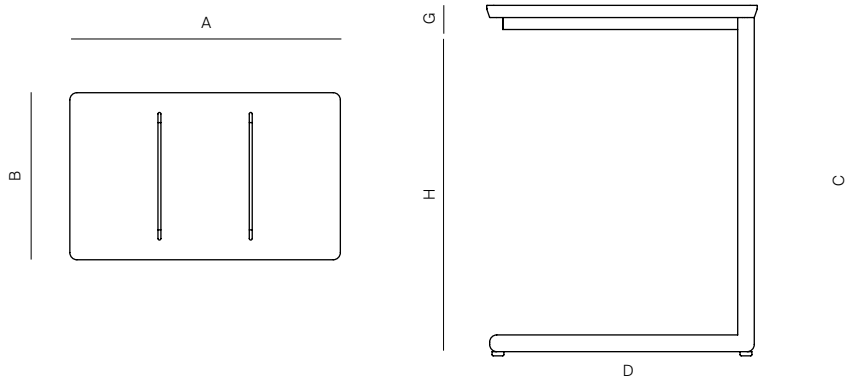

TAOS

by Mario Ruiz

SIDE TABLE POOL ALUMINUM 18"

865140

SPECIFICATIONS

Width:	18"	45.7 cm
Depth:	11"	27.9 cm
Height:	23"	58.6 cm

MATERIALS

Frame: Powder coated aluminum.

ALUMINUM

SIDE TABLE POOL CHAISE ALUMINUM

865140

MEASURES INCH CM	OVERALL LENGTH	OVERALL WIDTH	OVERALL HEIGHT	SIZE OF BASE	FOOT HEIGHT	OVERGANG AT ENDS	TABLE TOP THICKNESS	APRON TO FLOOR CLEARANCE	SPACE BETWEEN LEGS AT HEAD	SPACE BETWEEN LEGS AT SIDE	SEAT UP TO (APROX. 20"W CHAIRS SPACED 2" APART)
DESCRIPTION	A	B	C	D	E	F	G	H	I	J	K
SIDE TABLE POOL CHAISE ALUMINUM	11	18	23	17 1/2	-	-	6 1/2	21 1/2	-	-	-
SKU# 865140	27.9	45.7	58.6	17 1/2	-	-	16.3	54.6	-	-	-

MEASURES INCH CM	DIAGONAL	CLEARANCE	OVERALL FURNITURE WEIGHT LBS KGS	TOTAL PIECES IN A BOX	BOXED WEIGHT LBS KGS	CBM
DESCRIPTION	L					
SIDE TABLE POOL CHAISE ALUMINUM	25 1/2		21	1	43	4.6
SKU# 865140	64.4		10	1	20	