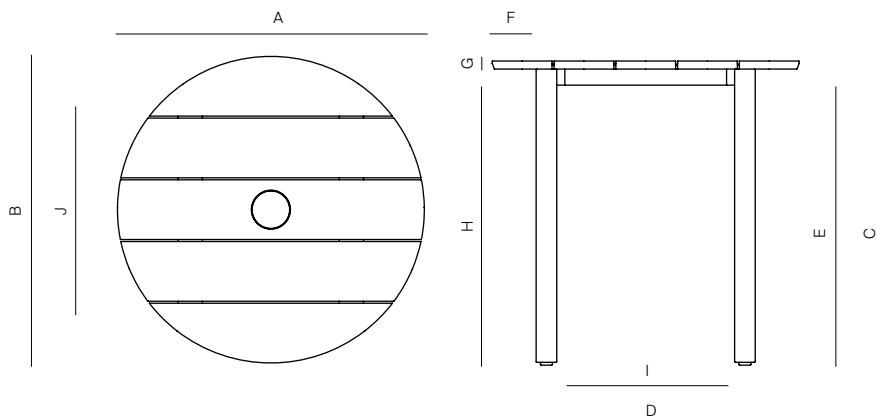

TAOS

by Mario Ruiz

ROUND DINING TABLE TEAK 48"

866114

SPECIFICATIONS

Width:	48"	122 cm
Depth:	48"	122 cm
Height:	30"	76.2 cm

MATERIALS

Frame: Powder coated aluminum.
Table top: Premium grade teak wood.
Furniture Cover Available.

TEAK

ROUND DINING TABLE TEAK 48"

866114

MEASURES INCH CM	OVERALL LENGTH	OVERALL WIDTH	OVERALL HEIGHT	SIZE OF BASE	FOOT HEIGHT	OVERGANG AT ENDS	TABLE TOP THICKNESS	APRON TO FLOOR CLEARANCE	SPACE BETWEEN LEGS AT HEAD	SPACE BETWEEN LEGS AT SIDE	SEAT UP TO (APROX. 20"W CHAIRS SPACED 2" APART)
DESCRIPTION	A	B	C	D	E	F	G	H	I	J	K
ROUND DINING TABLE TEAK 48"	48	48	30	34 1/4	27 1/2	7	1	29	30.5	30.5	4
SKU# 866114	122	122	76.2	86.8	69.6	17.6	2.4	73.6	77	77	

MEASURES INCH CM	DIAGONAL CLEARANCE	OVERALL FURNITURE WEIGHT LBS KGS	TOTAL PIECES IN A BOX	BOXED WEIGHT LBS KGS	CBM
DESCRIPTION	L				
ROUND DINING TABLE TEAK 48"	50 3/4	64	1	98	11.3
SKU# 866114	128.6	29	1	44	