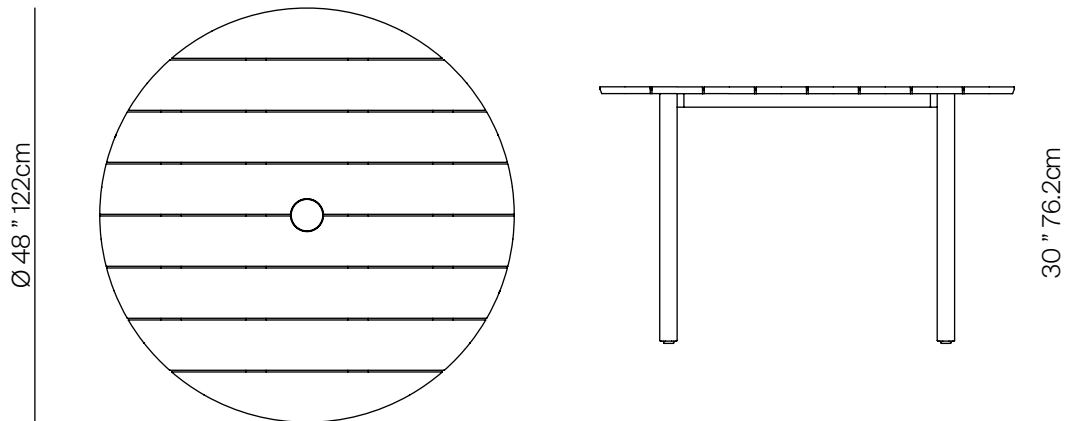

TAOS

by Mario Ruiz

ROUND DINING TABLE TEAK 48"

866114

SPECIFICATIONS

Width:	48"	122 cm
Depth:	48"	122 cm
Height:	30"	76.2 cm

MATERIALS

Frame: Powder coated aluminum.
Table top: Premium grade teak wood.
Furniture Cover Available.

TEAK

ROUND DINING TABLE TEAK 48"

866114

MEASURES INCH CM	OVERALL LENGTH	OVERALL WIDTH	OVERALL HEIGHT	SIZE OF BASE	FOOT HEIGHT	OVERGANG AT ENDS	TABLE TOP THICKNESS	APRON TO FLOOR CLEARANCE	SPACE BETWEEN LEGS AT HEAD	SPACE BETWEEN LEGS AT SIDE	SEAT UP TO (APROX. 20"W CHAIRS SPACED 2" APART)
DESCRIPTION	A	B	C	D	E	F	G	H	I	J	K
ROUND DINING TABLE TEAK 48"	48	48	30	34 1/4	27 1/2	7	1	29	30.5	30.5	4
SKU# 866114	122	122	76.2	86.8	69.6	17.6	2.4	73.6	77	77	

MEASURES INCH CM	DIAGONAL CLEARANCE	OVERALL FURNITURE WEIGHT LBS KGS	TOTAL PIECES IN A BOX	BOXED WEIGHT LBS KGS	CBM
DESCRIPTION	L				
ROUND DINING TABLE TEAK 48"	50 3/4	64	1	98	11.3
SKU# 866114	128.6	29	1	44	