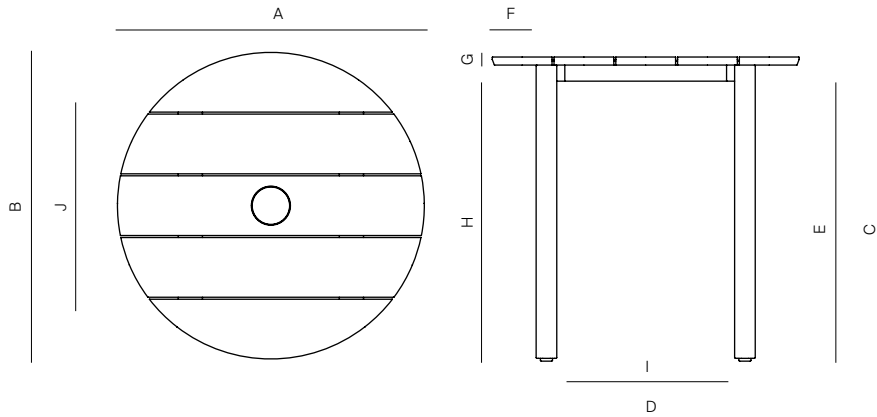

## SPECIFICATIONS

Width:	30"	76.2 cm
Depth:	30"	76.2 cm
Height:	30"	76.2 cm

# DANA O

[danaoliving.com](http://danaoliving.com)

ROUND DINING TABLE TEAK

866111

MEASURES INCH CM	OVERALL LENGTH	OVERALL WIDTH	OVERALL HEIGHT	SIZE OF BASE	FOOT HEIGHT	OVERGANG AT ENDS	TABLE TOP THICKNESS	APRON TO FLOOR CLEARANCE	SPACE BETWEEN LEGS AT HEAD	SPACE BETWEEN LEGS AT SIDE	SEAT UP TO (APROX. 20"W CHAIRS SPACED 2" APART)
DESCRIPTION	A	B	C	D	E	F	G	H	I	J	K
ROUND DINING TABLE TEAK	30	30	30	21 1/2	27 1/2	4 1/4	1	29	17 3/4	17 3/4	4
SKU# 866111	76.2	76.2	76.2	54.4	69.6	10.9	2.4	73.6	44.6	44.6	