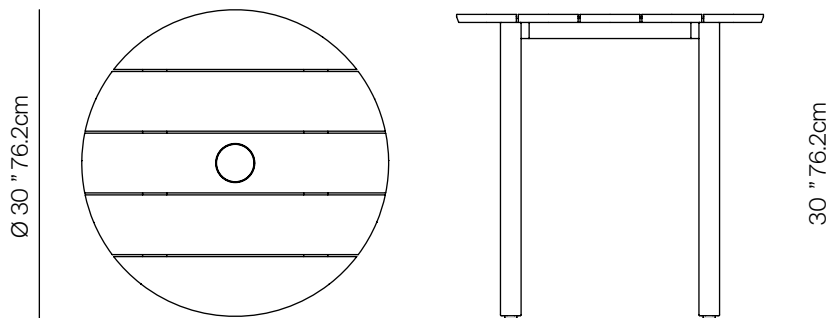

## SPECIFICATIONS

Width:	30"	76.2 cm
Depth:	30"	76.2 cm
Height:	30"	76.2 cm

# DANA O

[danaoliving.com](http://danaoliving.com)

ROUND DINING TABLE TEAK

866111

MEASURES INCH CM	OVERALL LENGTH	OVERALL WIDTH	OVERALL HEIGHT	SIZE OF BASE	FOOT HEIGHT	OVERGANG AT ENDS	TABLE TOP THICKNESS	APRON TO FLOOR CLEARANCE	SPACE BETWEEN LEGS AT HEAD	SPACE BETWEEN LEGS AT SIDE	SEAT UP TO (APROX. 20"W CHAIRS SPACED 2" APART)
DESCRIPTION	A	B	C	D	E	F	G	H	I	J	K
ROUND DINING TABLE TEAK	30	30	30	21 1/2	27 1/2	4 1/4	1	29	17 3/4	17 3/4	4
SKU# 866111	76.2	76.2	76.2	54.4	69.6	10.9	2.4	73.6	44.6	44.6	

MEASURES INCH CM	DIAGONAL CLEARANCE	OVERALL FURNITURE WEIGHT LBS KGS	TOTAL PIECES IN A BOX	BOXED WEIGHT LBS KGS	CBM
DESCRIPTION	L				
ROUND DINING TABLE TEAK	35 1/4	23	1	56	5.7
SKU# 866111	99.6	10	1	25	