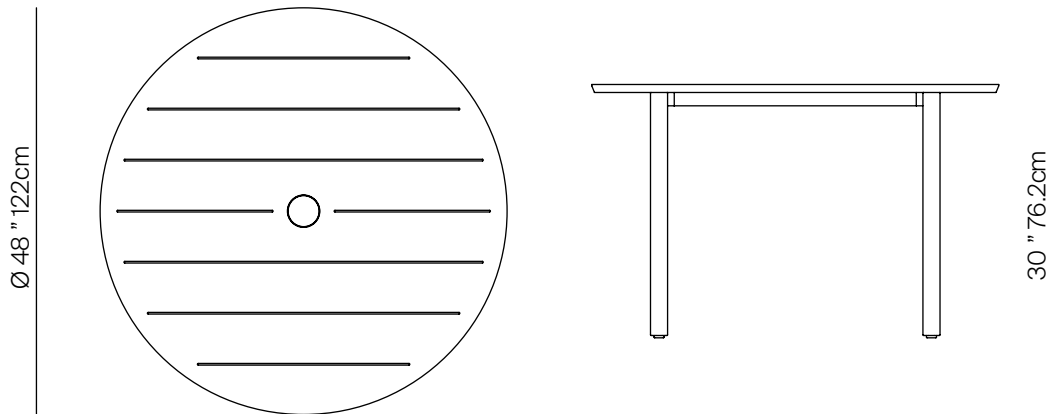

## SPECIFICATIONS

Width:	48"	122 cm
Depth:	48"	122 cm
Height:	30"	76.2 cm

## FINISHES

SPACE GREY  
-52

MUSCADE  
-51

STONE  
-43

SHELL  
-45

WHITE  
-53

ALUMINUM

ROUND DINING TABLE ALUMINUM 48"

866104

MEASURES INCH CM	OVERALL LENGTH	OVERALL WIDTH	OVERALL HEIGHT	SIZE OF BASE	FOOT HEIGHT	OVERGANG AT ENDS	TABLE TOP THICKNESS	APRON TO FLOOR CLEARANCE	SPACE BETWEEN LEGS AT HEAD	SPACE BETWEEN LEGS AT SIDE	SEAT UP TO (APROX. 20"W CHAIRS SPACED 2" APART)
DESCRIPTION	A	B	C	D	E	F	G	H	I	J	K
ROUND DINING TABLE ALUMINUM 48"	48	48	30	34 1/4	27 1/2	7	1	29	30.5	30.5	4
SKU# 866104	122	122	76.2	86.8	69.6	17.6	2.4	73.6	77	77	

MEASURES INCH CM	DIAGONAL CLEARANCE	OVERALL FURNITURE WEIGHT LBS KGS	TOTAL PIECES IN A BOX	BOXED WEIGHT LBS KGS	CBM
DESCRIPTION	L				
ROUND DINING TABLE ALUMINUM	50 3/4	58	1	96	11.3
SKU# 866104	128.6	26	1	44	