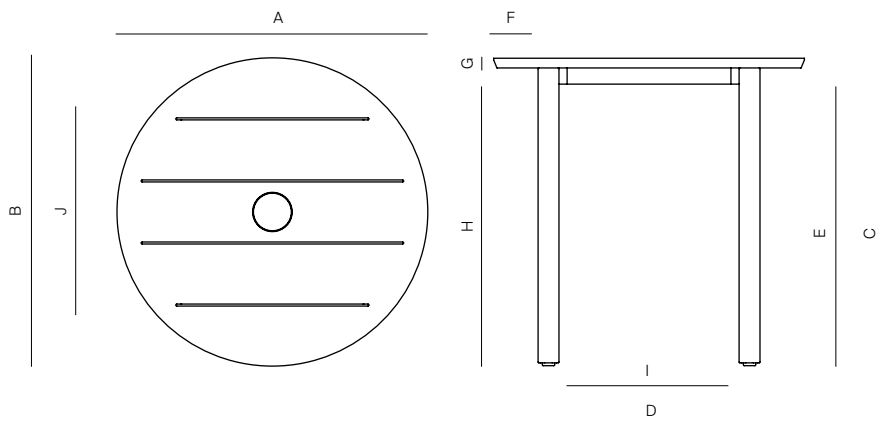

## SPECIFICATIONS

Width:	48"	122 cm
Depth:	48"	122 cm
Height:	30"	76.2 cm

## FINISHES

SPACE GREY  
-52

MUSCADE  
-51

STONE  
-43

SHELL  
-45

WHITE  
-53

ALUMINUM

ROUND DINING TABLE ALUMINUM 48"

866104

MEASURES INCH CM	OVERALL LENGTH	OVERALL WIDTH	OVERALL HEIGHT	SIZE OF BASE	FOOT HEIGHT	OVERGANG AT ENDS	TABLE TOP THICKNESS	APRON TO FLOOR CLEARANCE	SPACE BETWEEN LEGS AT HEAD	SPACE BETWEEN LEGS AT SIDE	SEAT UP TO (APROX. 20"W CHAIRS SPACED 2" APART)
DESCRIPTION	A	B	C	D	E	F	G	H	I	J	K
ROUND DINING TABLE ALUMINUM 48"	48	48	30	34 1/4	27 1/2	7	1	29	30.5	30.5	4
SKU# 866104	122	122	76.2	86.8	69.6	17.6	2.4	73.6	77	77	

MEASURES INCH CM	DIAGONAL CLEARANCE	OVERALL FURNITURE WEIGHT LBS KGS	TOTAL PIECES IN A BOX	BOXED WEIGHT LBS KGS	CBM
DESCRIPTION	L				
ROUND DINING TABLE ALUMINUM	50 3/4	58	1	96	11.3
SKU# 866104	128.6	26	1	44	