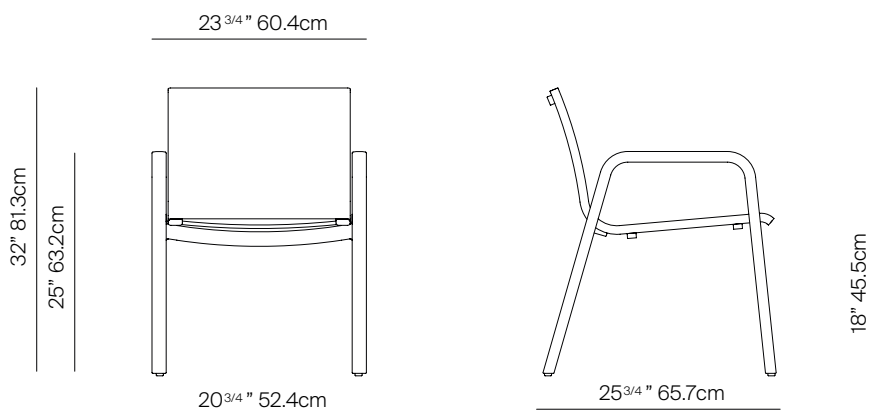

TAOS

by Mario Ruiz

DINING ARMCHAIR

862102

SPECIFICATIONS

Width:	23 3/4"	60.4 cm
Depth:	25 3/4"	65.7 cm
Height:	32"	81.3 cm
Seat height:	18"	45.5 cm

MATERIALS

Frame: Powder coated aluminum.

danaoliving.com

MEASURES INCH CM	OVERALL WIDTH	OVERALL DEPTH	OVERALL HEIGHT WITH CUSHIONS	OVERALL FRAME HEIGHT	ARM HEIGHT	ARM WIDTH	FOOT HEIGHT	SEAT HEIGHT WITH CUSHIONS	SEAT HEIGHT (FLOOR TO FRAME)	INSIDE SEAT WIDTH	INSIDE SEAT DEPTH
DESCRIPTION	A	B	C	D	E	F	G	H	I	J	K
DINING ARMCHAIR	23 3/4	25 3/4	32	32	25	13/4	14 1/4	-	18	20 3/4	19 1/2
SKU# 862102	60.4	65.7	81.3	81.3	63.2	4	36.5	-	45.5	52.4	49.6

MEASURES INCH CM	# OF BACK CUSHIONS	# OF SEAT CUSHIONS	COM CUSHIONS YARDS METERS	DIAGONAL CLEARANCE	FURNITURE WEIGHT LBS KGS	TOTAL PIECES IN A BOX	BOXED WEIGHT LBS KGS	CUBE
DESCRIPTION	N							
DINING ARMCHAIR	-	-	-	32 3/4	12	2	39	23.7
SKU# 862102	-	-	-	83	6	2	18	