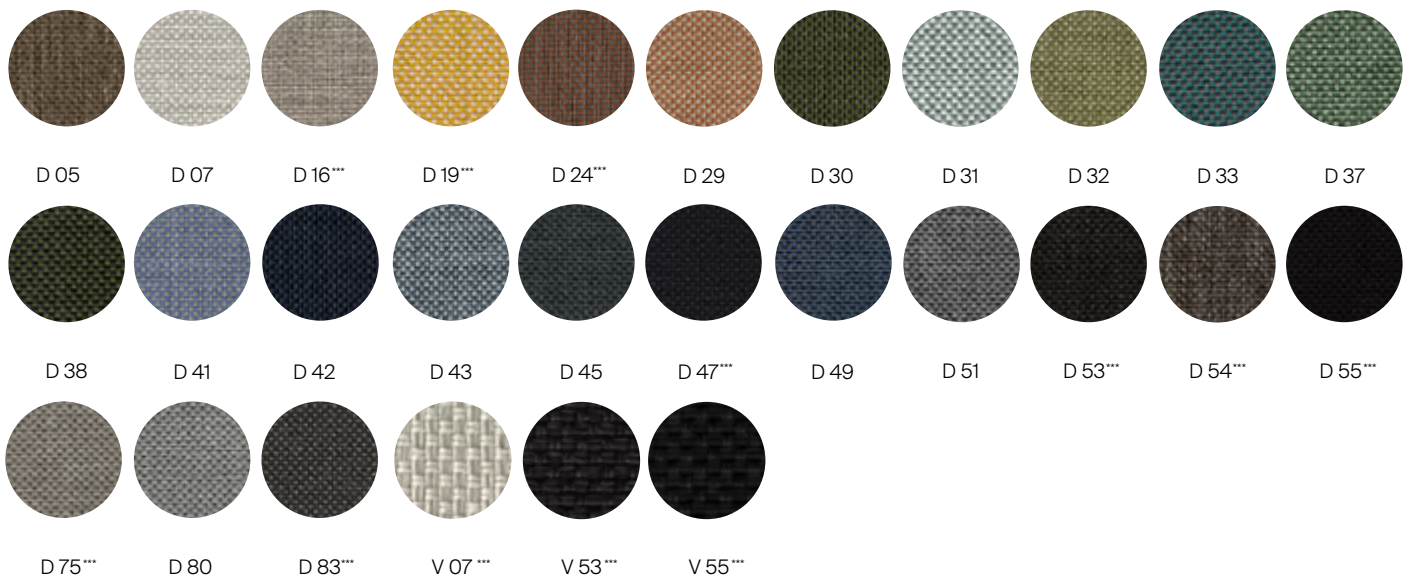

_Grade B Fabric: