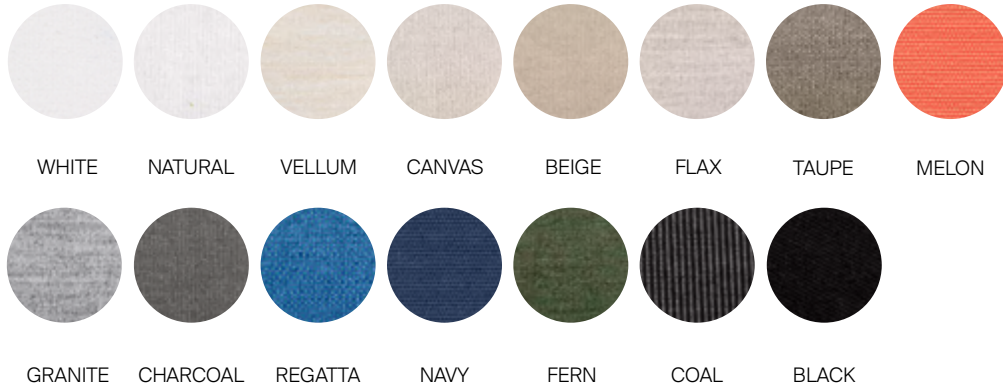

_Grade A Fabric: