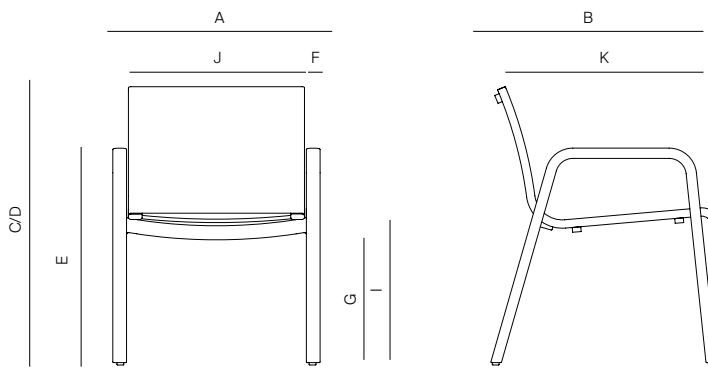

TAOS

by Mario Ruiz

DINING ARMCHAIR

862102

SPECIFICATIONS

Width:	23 3/4"	60.4 cm
Depth:	25 3/4"	65.7 cm
Height:	32"	81.3 cm
Seat height:	18"	45.5 cm

MATERIALS

Frame: Powder coated aluminum.

danaoliving.com

MEASURES INCH CM	OVERALL WIDTH	OVERALL DEPTH	OVERALL HEIGHT WITH CUSHIONS	OVERALL FRAME HEIGHT	ARM HEIGHT	ARM WIDTH	FOOT HEIGHT	SEAT HEIGHT WITH CUSHIONS	SEAT HEIGHT (FLOOR TO FRAME)	INSIDE SEAT WIDTH	INSIDE SEAT DEPTH
DESCRIPTION	A	B	C	D	E	F	G	H	I	J	K
DINING ARMCHAIR	23 3/4	25 3/4	32	32	25	13/4	14 1/4	-	18	20 3/4	19 1/2
SKU# 862102	60.4	65.7	81.3	81.3	63.2	4	36.5	-	45.5	52.4	49.6

MEASURES INCH CM	# OF BACK CUSHIONS	# OF SEAT CUSHIONS	COM CUSHIONS YARDS METERS	DIAGONAL CLEARANCE	FURNITURE WEIGHT LBS KGS	TOTAL PIECES IN A BOX	BOXED WEIGHT LBS KGS	CUBE
DESCRIPTION	N							
DINING ARMCHAIR	-	-	-	32 3/4	12	2	39	23.7
SKU# 862102	-	-	-	83	6	2	18	