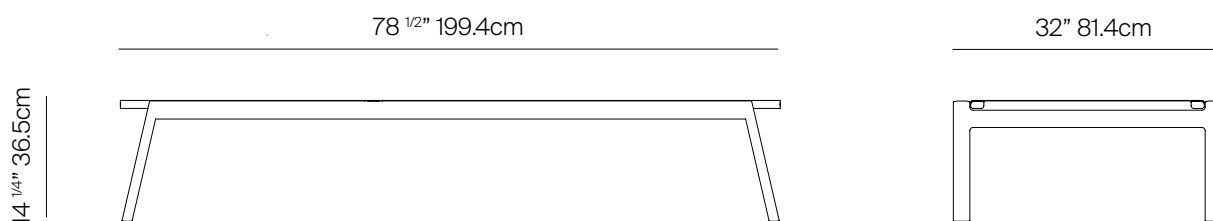

TAOS

by Mario Ruiz

BATYLINE CHAISE STACKABLE

862901

SPECIFICATIONS

Width:	78 1/2"	199.4 cm
Depth:	32"	81.4 cm
Height:	14 1/4"	36.5 cm
Seat height:	14 1/4"	36.5 cm

MATERIALS

Frame: Powder coated aluminum.

danaoliving.com

MEASURES INCH CM	OVERALL WIDTH	OVERALL DEPTH	OVERALL HEIGHT WITH CUSHIONS	OVERALL FRAME HEIGHT	ARM HEIGHT	ARM WIDTH	FOOT HEIGHT	SEAT HEIGHT WITH CUSHIONS	SEAT HEIGHT (FLOOR TO FRAME)	INSIDE SEAT WIDTH	INSIDE SEAT DEPTH
DESCRIPTION	A	B	C	D	E	F	G	H	I	J	K
POOL CHAISE STACKABLE	78 1/2	32	14 1/4	14 1/4	-	-	11 1/4	-	14 1/4	48 1/2	28
SKU# 862901	199.4	81.4	36.5	36.5	-	-	28.4	-	36.5	123.5	71.4

MEASURES INCH CM	# OF SEAT CUSHIONS	COM SEAT CUSHIONS YARDS METERS	DIAGONAL CLEARANCE	FURNITURE WEIGHT LBS KGS	TOTAL PIECES IN A BOX	BOXED WEIGHT LBS KGS	CBM
DESCRIPTION	L						
POOL CHAISE STACKABLE	-	-	35	56	2	121	34.8
SKU# 862901	-	-	88.5	25	2	55	