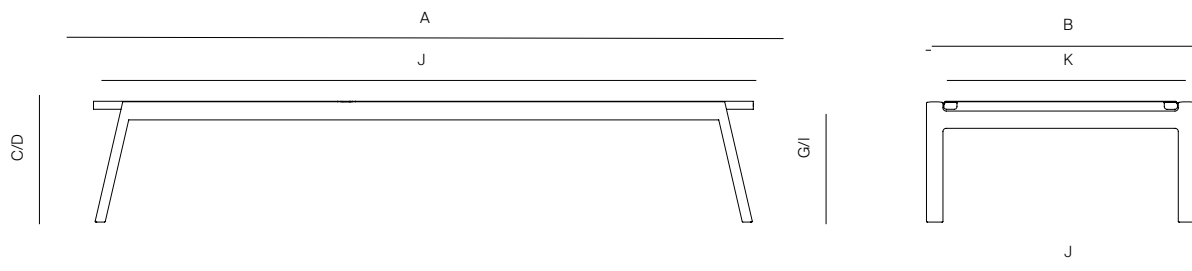

TAOS

by Mario Ruiz

BATYLINE CHAISE STACKABLE

862901

SPECIFICATIONS

Width:	78 1/2"	199.4 cm
Depth:	32"	81.4 cm
Height:	14 1/4"	36.5 cm
Seat height:	14 1/4"	36.5 cm

MATERIALS

Frame: Powder coated aluminum.

danaoliving.com

MEASURES INCH CM	OVERALL WIDTH	OVERALL DEPTH	OVERALL HEIGHT WITH CUSHIONS	OVERALL FRAME HEIGHT	ARM HEIGHT	ARM WIDTH	FOOT HEIGHT	SEAT HEIGHT WITH CUSHIONS	SEAT HEIGHT (FLOOR TO FRAME)	INSIDE SEAT WIDTH	INSIDE SEAT DEPTH
DESCRIPTION	A	B	C	D	E	F	G	H	I	J	K
POOL CHAISE STACKABLE	78 1/2	32	14 1/4	14 1/4	-	-	11 1/4	-	14 1/4	48 1/2	28
SKU# 862901	199.4	81.4	36.5	36.5	-	-	28.4	-	36.5	123.5	71.4