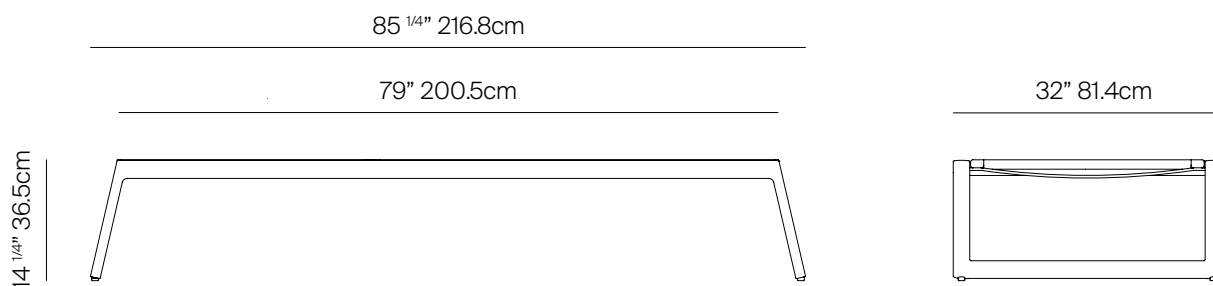

TAOS

by Mario Ruiz

BATYLINE BEACH CHAISE STACKABLE

862913

SPECIFICATIONS

Width:	85 1/4"	216.8 cm
Depth:	32"	81.4 cm
Height:	14 1/4"	36.5 cm
Seat height:	14 1/4"	36.5 cm

MATERIALS

Frame: Powder coated aluminum.

danaoliving.com

BATYLINE BEACH CHAISE STACKABLE

862913

MEASURES INCH CM	OVERALL WIDTH	OVERALL DEPTH	OVERALL HEIGHT WITH CUSHIONS	OVERALL FRAME HEIGHT	ARM HEIGHT	ARM WIDTH	FOOT HEIGHT	SEAT HEIGHT WITH CUSHIONS	SEAT HEIGHT (FLOOR TO FRAME)	INSIDE SEAT WIDTH	INSIDE SEAT DEPTH
DESCRIPTION	A	B	C	D	E	F	G	H	I	J	K
BATYLINE BEACH CHAISE STACKABLE	85 1/4	32	14 1/4	14 1/4	-	-	12 1/4	-	14 1/4	48 1/2	28
SKU# 862913	216.8	81.4	36.5	36.5	-	-	31	-	36.5	123.5	71.4