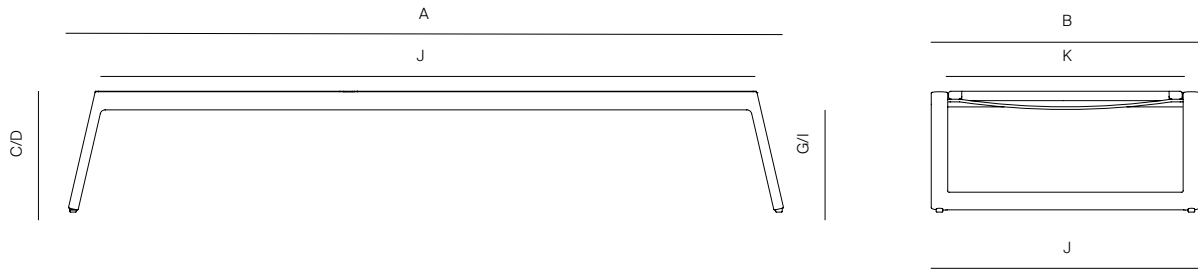

TAOS

by Mario Ruiz

BATYLINE BEACH CHAISE STACKABLE

862913

SPECIFICATIONS

Width:	85 1/4"	216.8 cm
Depth:	32"	81.4 cm
Height:	14 1/4"	36.5 cm
Seat height:	14 1/4"	36.5 cm

MATERIALS

Frame: Powder coated aluminum.

danaoliving.com

BATYLINE BEACH CHAISE STACKABLE

862913

MEASURES INCH CM	OVERALL WIDTH	OVERALL DEPTH	OVERALL HEIGHT WITH CUSHIONS	OVERALL FRAME HEIGHT	ARM HEIGHT	ARM WIDTH	FOOT HEIGHT	SEAT HEIGHT WITH CUSHIONS	SEAT HEIGHT (FLOOR TO FRAME)	INSIDE SEAT WIDTH	INSIDE SEAT DEPTH
DESCRIPTION	A	B	C	D	E	F	G	H	I	J	K
BATYLINE BEACH CHAISE STACKABLE	85 1/4	32	14 1/4	14 1/4	-	-	12 1/4	-	14 1/4	48 1/2	28
SKU# 862913	216.8	81.4	36.5	36.5	-	-	31	-	36.5	123.5	71.4