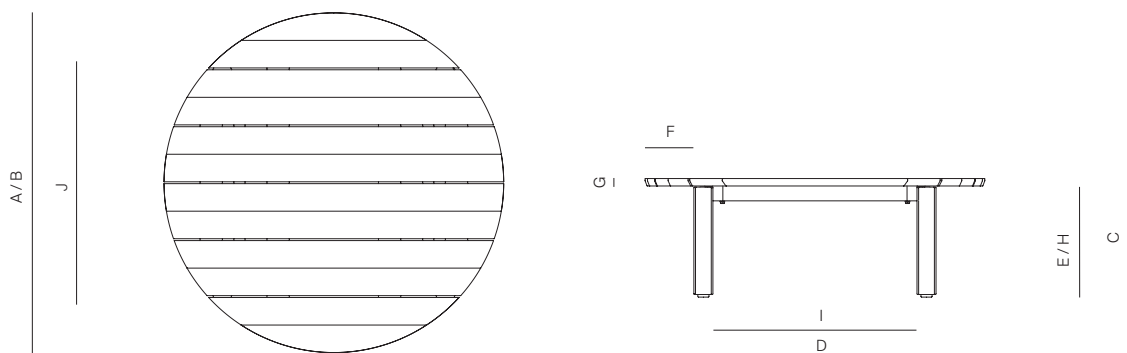

TAOS

by Mario Ruiz

COFFEE TABLE ROUND TEAK 36"

865116

SPECIFICATIONS

Width:	36"	91.4 cm
Depth:	36"	91.4 cm
Height:	12 1/2"	32 cm

MATERIALS

Frame: Powder coated aluminum.
Table top: Premium grade teak wood.
Furniture Cover Available.

TEAK

COFFEE TABLE ROUND TEAK 36"

865116

MEASURES INCH CM	OVERALL LENGTH	OVERALL WIDTH	OVERALL HEIGHT	SIZE OF BASE	FOOT HEIGHT	OVERGANG AT ENDS	TABLE TOP THICKNESS	APRON TO FLOOR CLEARANCE	SPACE BETWEEN LEGS AT HEAD	SPACE BETWEEN LEGS AT SIDE	SEAT UP TO (APROX. 20"W CHAIRS SPACED 2" APART)
DESCRIPTION	A	B	C	D	E	F	G	H	I	J	K
COFFEE TABLE ROUND TEAK 36"	36	36	12 1/2	25 3/4	11 3/4	5 1/4	6 1/2	11 3/4	21 1/2	21 1/2	-
SKU# 865116	91.4	91.4	32	65.2	30	13.3	16.3	30	54.9	54.9	-