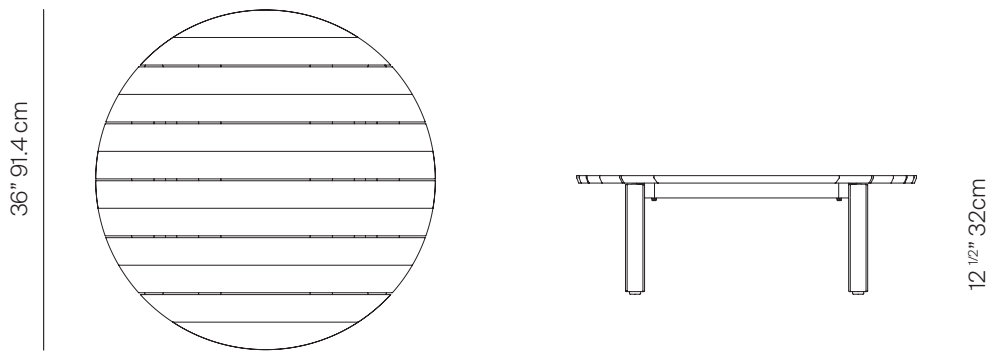

TAOS

by Mario Ruiz

COFFEE TABLE ROUND TEAK 36"

865116

SPECIFICATIONS

Width:	36"	91.4 cm
Depth:	36"	91.4 cm
Height:	12 1/2"	32 cm

MATERIALS

Frame: Powder coated aluminum.
Table top: Premium grade teak wood.
Furniture Cover Available.

TEAK

COFFEE TABLE ROUND TEAK 36"

865116

MEASURES INCH CM	OVERALL LENGTH	OVERALL WIDTH	OVERALL HEIGHT	SIZE OF BASE	FOOT HEIGHT	OVERGANG AT ENDS	TABLE TOP THICKNESS	APRON TO FLOOR CLEARANCE	SPACE BETWEEN LEGS AT HEAD	SPACE BETWEEN LEGS AT SIDE	SEAT UP TO (APROX. 20"W CHAIRS SPACED 2" APART)
DESCRIPTION	A	B	C	D	E	F	G	H	I	J	K
COFFEE TABLE ROUND TEAK 36"	36	36	12 1/2	25 3/4	11 3/4	5 1/4	6 1/2	11 3/4	21 1/2	21 1/2	-
SKU# 865116	91.4	91.4	32	65.2	30	13.3	16.3	30	54.9	54.9	-

MEASURES INCH CM	DIAGONAL	CLEARANCE	OVERALL FURNITURE WEIGHT LBS KGS	TOTAL PIECES IN A BOX	BOXED WEIGHT LBS KGS	CBM
DESCRIPTION	L					
COFFEE TABLE ROUND TEAK 36"	40		36	1	51	13.9
SKU# 865116	101.6		17	1	23	