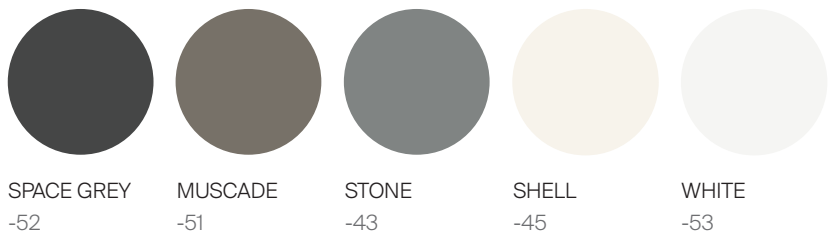

TAOS

by Mario Ruiz

COFFEE TABLE ROUND TEAK 36"

865116

SPECIFICATIONS

Width:	36"	91.4 cm
Depth:	36"	91.4 cm
Height:	12 1/2"	32 cm

MATERIALS

Frame: Powder coated aluminum.
Table top: Premium grade teak wood.
Furniture Cover Available.

FINISHES

SPACE GREY
-52

MUSCADE
-51

STONE
-43

SHELL
-45

WHITE
-53

ALUMINUM

NATURAL
-20