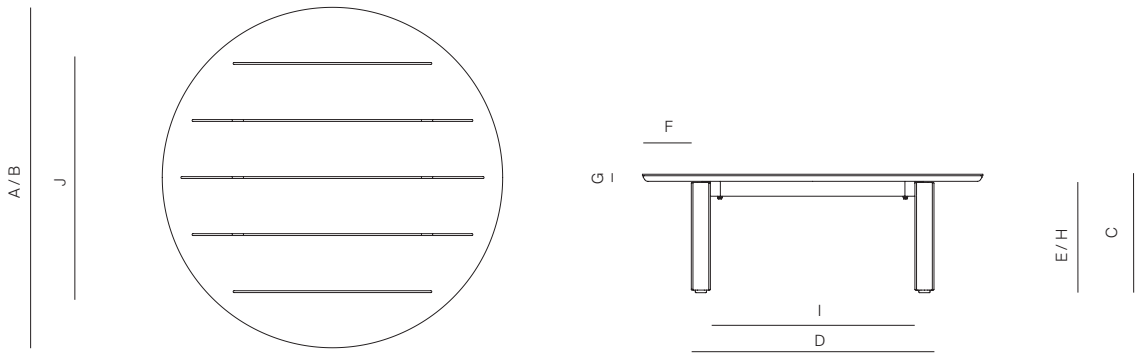

TAOS

by Mario Ruiz

COFFEE TABLE ROUND ALUMINUM 36"

865106

36" 91.4 cm

12 1/2" 32cm

SPECIFICATIONS

Width:	36"	91.4 cm
Depth:	36"	91.4 cm
Height:	12 1/2"	32 cm

ALUMINUM

COFFEE TABLE ROUND ALUMINUM 36"

865106

MEASURES INCH CM	OVERALL LENGTH	OVERALL WIDTH	OVERALL HEIGHT	SIZE OF BASE	FOOT HEIGHT	OVERGANG AT ENDS	TABLE TOP THICKNESS	APRON TO FLOOR CLEARANCE	SPACE BETWEEN LEGS AT HEAD	SPACE BETWEEN LEGS AT SIDE	SEAT UP TO (APROX. 20"W CHAIRS SPACED 2" APART)
DESCRIPTION	A	B	C	D	E	F	G	H	I	J	K
COFFEE TABLE ROUND ALUMINUM 36"	36	36	12 1/2	25 3/4	11 3/4	5 1/4	6 1/2	11 3/4	21 1/2	21 1/2	-
SKU# 865106	91.4	91.4	32	65.2	30	13.3	16.3	30	54.9	54.9	-

MEASURES INCH CM	DIAGONAL	CLEARANCE	OVERALL FURNITURE WEIGHT LBS KGS	TOTAL PIECES IN A BOX	BOXED WEIGHT LBS KGS	CBM
DESCRIPTION	L					
COFFEE TABLE ROUND ALUMINUM 36"	40		28	1	39	13.9
SKU# 865106	101.6		13	1	18	