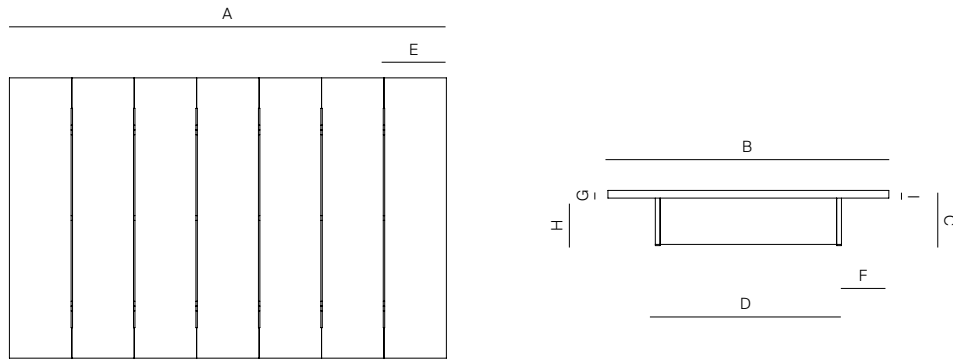

S2

by Ann Vering

The S2 Collection is made of premium grade teak frame.

RECT COFFEE TABLE 71"

175202

SPECIFICATIONS

Width:	71 1/2"	181.7 cm
Depth:	46"	116.8 cm
Height:	9"	23 cm

MATERIALS

RECT COFFEE TABLE 71"

175202

MEASURES INCH CM	OVERALL LENGTH	OVERALL WIDTH	OVERALL HEIGHT	SIZE OF BASE	OVERHANG AT ENDS	OVERHANG AT SIDES	TABLE TOP THICKNESS	APRON TO FLOOR CLEARANCE	SPACE BETWEEN LEGS AT HEAD	SPACE BETWEEN LEGS AT SIDE	SEAT UP TO
DESCRIPTION	A	B	C	D	E	F	G	H	I	J	K
RECT COFFEE TABLE 71"	71 1/2	46	9	56	7 3/4	7 3/4	1 1/4	7 1/2	-	-	-
SKU# 175202	181.7	116.8	23	142	20	20	3.2	19	-	-	-