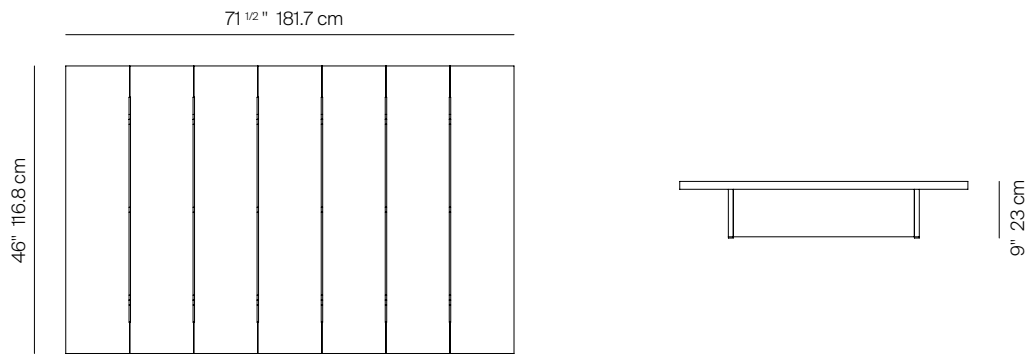

S2

by Ann Vering

The S2 Collection is made of premium grade teak frame.

RECT COFFEE TABLE 71"

175202

SPECIFICATIONS

Width:	71 1/2"	181.7 cm
Depth:	46"	116.8 cm
Height:	9"	23 cm

MATERIALS

RECT COFFEE TABLE 71"

175202

MEASURES INCH CM	OVERALL LENGTH	OVERALL WIDTH	OVERALL HEIGHT	SIZE OF BASE	OVERHANG AT ENDS	OVERHANG AT SIDES	TABLE TOP THICKNESS	APRON TO FLOOR CLEARANCE	SPACE BETWEEN LEGS AT HEAD	SPACE BETWEEN LEGS AT SIDE	SEAT UP TO
DESCRIPTION	A	B	C	D	E	F	G	H	I	J	K
RECT COFFEE TABLE 71"	71 1/2	46	9	56	7 3/4	7 3/4	1 1/4	7 1/2	-	-	-
SKU# 175202	181.7	116.8	23	142	20	20	3.2	19	-	-	-

MEASURES INCH CM	DIAGONAL CLEARANCE	OVERALL FURNITURE WEIGHT LBS KGS	TOTAL PIECES IN A BOX	BOXED WEIGHT LBS KGS	CUBE
DESCRIPTION	L				
RECT COFFEE TABLE 71"	39	134	1	163	26
SKU# 175202	99	60	1	73	

TRHAW PILLOWS SOLD SEPARATELY