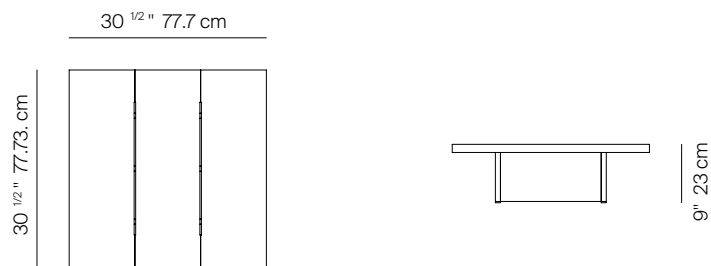

S2

by Ann Vering

The S2 Collection is made of premium grade teak frame.

SQ SIDE TABLE 30.5"

175003

SPECIFICATIONS

Width: 30 1/2" 77.7 cm
Depth: 30 1/2" 77.7 cm
Height: 9" 23 cm

MATERIALS

Frame: Premium Grade Teak Wood.
Furniture cover available

FINISHES

NATURAL
-20

TEAK

TRHOW PILLOWS SOLD SEPARATELY

DANAO

danaoliving.com

MEASURES INCH CM	OVERALL LENGTH	OVERALL WIDTH	OVERALL HEIGHT	SIZE OF BASE	OVERHANG AT ENDS	OVERHANG AT SIDES	TABLE TOP THICKNESS	APRON TO FLOOR CLEARANCE	SPACE BETWEEN LEGS AT HEAD	SPACE BETWEEN LEGS AT SIDE	SEAT UP TO
DESCRIPTION	A	B	C	D	E	F	G	H	I	J	K
SQ SIDE TABLE 30.5"	30 1/2	30 1/2	9	17 1/4	6 1/2	6 1/2	1 1/4	7 1/2	-	-	-
SKU# 175003	77.7	77.7	23	44	16.5	16.5	3.2	19	-	-	-

MEASURES INCH CM	DIAGONAL CLEARANCE	OVERALL FURNITURE WEIGHT LBS KGS	TOTAL PIECES IN A BOX	BOXED WEIGHT LBS KGS	CUBE
DESCRIPTION	L				
SQ SIDE TABLE 30.5"	25 1/4	46	1	50	8.1
SKU# 175003	64	21	1	22	

TRH OW PILLOWS SOLD SEPARATELY