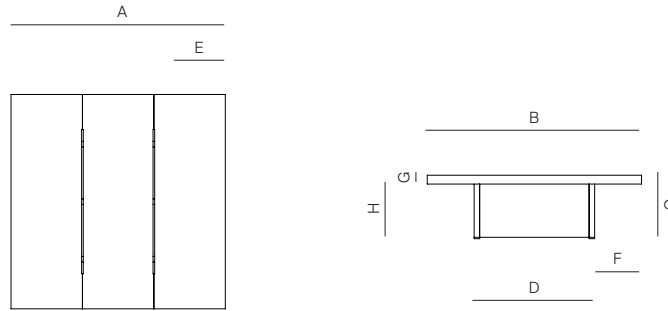

S2

by Ann Vering

The S2 Collection is made of premium grade teak frame.

SQ SIDE TABLE 30.5"

175003

SPECIFICATIONS

Width: 30 1/2" 77.7 cm
Depth: 30 1/2" 77.7 cm
Height: 9" 23 cm

MATERIALS

Frame: Premium Grade Teak Wood.
Furniture cover available

FINISHES

NATURAL
-20

TEAK

TRHOW PILLOWS SOLD SEPARATELY

DANAO

danaoliving.com

MEASURES INCH CM	OVERALL LENGTH	OVERALL WIDTH	OVERALL HEIGHT	SIZE OF BASE	OVERHANG AT ENDS	OVERHANG AT SIDES	TABLE TOP THICKNESS	APRON TO FLOOR CLEARANCE	SPACE BETWEEN LEGS AT HEAD	SPACE BETWEEN LEGS AT SIDE	SEAT UP TO
DESCRIPTION	A	B	C	D	E	F	G	H	I	J	K
SQ SIDE TABLE 30.5"	30 1/2	30 1/2	9	17 1/4	6 1/2	6 1/2	1 1/4	7 1/2	-	-	-
SKU# 175003	77.7	77.7	23	44	16.5	16.5	3.2	19	-	-	-

MEASURES INCH CM	DIAGONAL CLEARANCE	OVERALL FURNITURE WEIGHT LBS KGS	TOTAL PIECES IN A BOX	BOXED WEIGHT LBS KGS	CUBE
DESCRIPTION	L				
SQ SIDE TABLE 30.5"	25 1/4	46	1	50	8.1
SKU# 175003	64	21	1	22	

TRH OW PILLOWS SOLD SEPARATELY