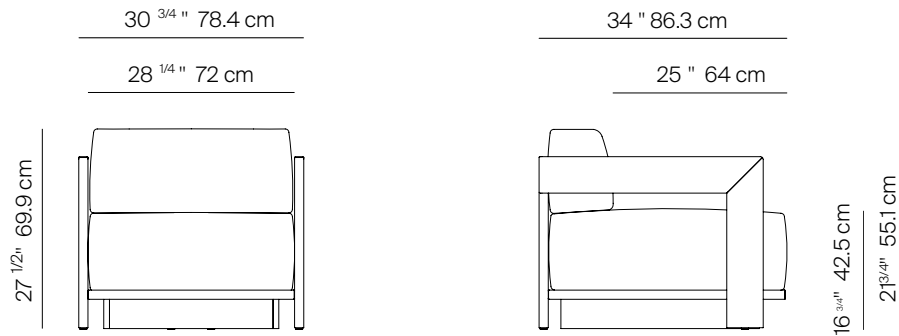

S2

by Ann Vering

LOUNGE CHAIR

172301

SPECIFICATIONS

Width: 30 ³/₄" 78.4 cm
Depth: 34" 86 cm
Height: 27 ¹/₂" 69.9 cm
Seat height: 16 ³/₄" 42.5 cm

COM: 4 Yds
COM based on 54" wide no repeat fabric.

MATERIALS

DANA O

danaoliving.com

LOUNGE CHAIR

172301

MEASURES INCH CM	OVERALL WIDTH	OVERALL DEPTH	OVERALL HEIGHT WITH CUSHIONS	OVERALL FRAME HEIGHT	ARM HEIGHT	ARM WIDTH	FOOT HEIGHT	SEAT HEIGHT WITH CUSHIONS	FRAME SEAT HEIGHT (FLOOR TO FRAME)	INSIDE SEAT WIDTH	INSIDE SEAT DEPTH
DESCRIPTION	A	B	C	D	E	F	G	H	I	J	K
LOUNGE CHAIR	30 3/4	34	27 1/2	21 3/4	21 3/4	11/4	2	16 3/4	3 1/4	28 1/4	25
SKU# 172301	78.4	86	70	55.1	55.1	3.2	5	42.5	8.7	72	64

MEASURES INCH CM	# OF BACK CUSHIONS	# OF SEAT CUSHIONS	COM YARDS METERS	DIAGONAL CLEARANCE	FURNITURE WEIGHT LBS KGS	TOTAL PIECES IN A BOX	BOXED WEIGHT LBS KGS	CUBE
DESCRIPTION	L							
LOUNGE CHAIR	1	1	4	37 1/2	43	1	50	19.5
SKU# 172301	1	1	3.6	95	19	1	22	