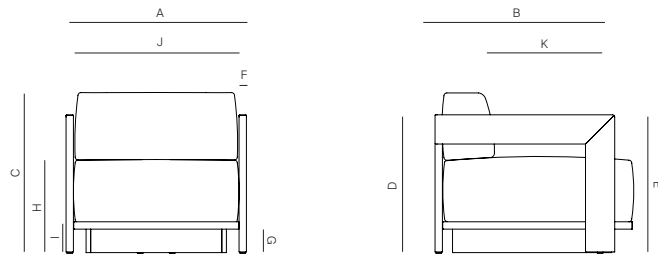

S2

by Ann Vering

LOUNGE CHAIR

172301

SPECIFICATIONS

Width: 30 ³/₄" 78.4 cm
Depth: 34" 86 cm
Height: 27 ¹/₂" 69.9 cm
Seat height: 16 ³/₄" 42.5 cm

COM: 4 Yds
COM based on 54" wide no repeat fabric.

MATERIALS

DANA O

danaoliving.com

LOUNGE CHAIR

172301

MEASURES INCH CM	OVERALL WIDTH	OVERALL DEPTH	OVERALL HEIGHT WITH CUSHIONS	OVERALL FRAME HEIGHT	ARM HEIGHT	ARM WIDTH	FOOT HEIGHT	SEAT HEIGHT WITH CUSHIONS	FRAME SEAT HEIGHT (FLOOR TO FRAME)	INSIDE SEAT WIDTH	INSIDE SEAT DEPTH
DESCRIPTION	A	B	C	D	E	F	G	H	I	J	K
LOUNGE CHAIR	30 3/4	34	27 1/2	21 3/4	21 3/4	11/4	2	16 3/4	3 1/4	28 1/4	25
SKU# 172301	78.4	86	70	55.1	55.1	3.2	5	42.5	8.7	72	64

MEASURES INCH CM	# OF BACK CUSHIONS	# OF SEAT CUSHIONS	COM YARDS METERS	DIAGONAL CLEARANCE	FURNITURE WEIGHT LBS KGS	TOTAL PIECES IN A BOX	BOXED WEIGHT LBS KGS	CUBE
DESCRIPTION	L							
LOUNGE CHAIR	1	1	4	37 1/2	43	1	50	19.5
SKU# 172301	1	1	3.6	95	19	1	22	