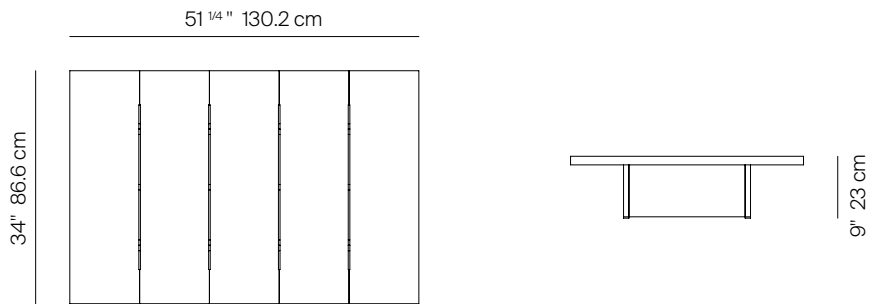

S2

by Ann Vering

The S2 Collection is made of premium grade teak frame.

RECT COFFEE TABLE 51"

175203

SPECIFICATIONS

Width:	51 1/4"	130.2 cm
Depth:	34"	86.6 cm
Height:	9"	23 cm

MATERIALS

RECT COFFE TABLE 51"

175203

MEASURES INCH CM	OVERALL LENGTH	OVERALL WIDTH	OVERALL HEIGHT	SIZE OF BASE	OVERHANG AT ENDS	OVERHANG AT SIDES	TABLE TOP THICKNESS	APRON TO FLOOR CLEARANCE	SPACE BETWEEN LEGS AT HEAD	SPACE BETWEEN LEGS AT SIDE	SEAT UP TO
DESCRIPTION	A	B	C	D	E	F	G	H	I	J	K
RECT COFFE TABLE 51"	51 1/4	34	9	36 1/2	7 3/4	7 3/4	1 1/4	7 1/2	-	-	-
SKU# 175203	130.2	86.6	23	93	20	20	3.2	19	-	-	-

MEASURES INCH CM	DIAGONAL CLEARANCE	OVERALL FURNITURE WEIGHT LBS KGS	TOTAL PIECES IN A BOX	BOXED WEIGHT LBS KGS	CUBE
DESCRIPTION	L				
RECT COFFE TABLE 51"	27 1/2	77	1	83	14.4
SKU# 175203	70	34	1	37	

TRHAW PILLOWS SOLD SEPARATELY