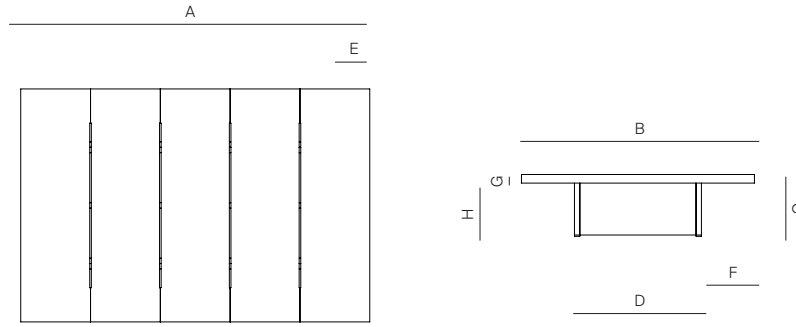

S2

by Ann Vering

The S2 Collection is made of premium grade teak frame.

RECT COFFEE TABLE 51"

175203

SPECIFICATIONS

Width:	51 1/4"	130.2 cm
Depth:	34"	86.6 cm
Height:	9"	23 cm

MATERIALS

RECT COFFE TABLE 51"

175203

MEASURES INCH CM	OVERALL LENGTH	OVERALL WIDTH	OVERALL HEIGHT	SIZE OF BASE	OVERHANG AT ENDS	OVERHANG AT SIDES	TABLE TOP THICKNESS	APRON TO FLOOR CLEARANCE	SPACE BETWEEN LEGS AT HEAD	SPACE BETWEEN LEGS AT SIDE	SEAT UP TO
DESCRIPTION	A	B	C	D	E	F	G	H	I	J	K
RECT COFFE TABLE 51"	51 1/4	34	9	36 1/2	7 3/4	7 3/4	1 1/4	7 1/2	-	-	-
SKU# 175203	130.2	86.6	23	93	20	20	3.2	19	-	-	-