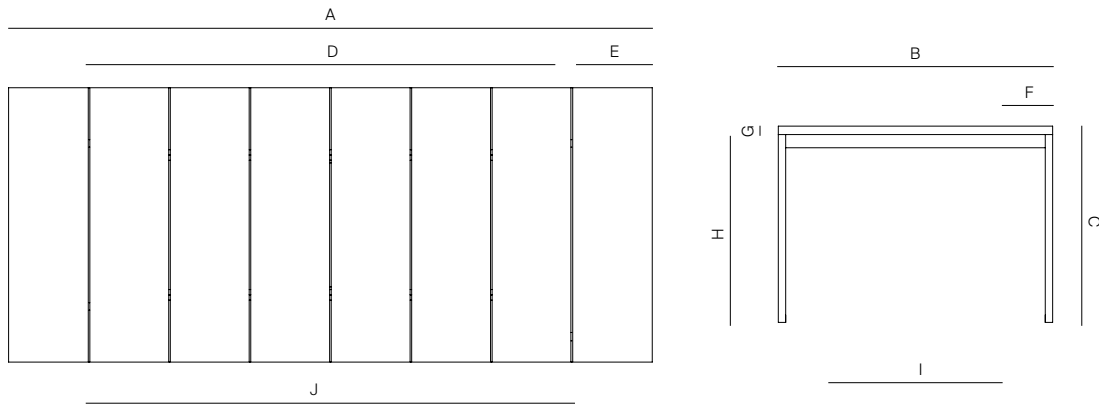

S2

by Ann Vering

The S2 Collection is made of premium grade teak frame.

RECT DINING TABLE 96"

176217

SPECIFICATIONS

Width: 96" 243.8 cm
Depth: 41" 104 cm
Height: 29 1/2" 75 cm

MATERIALS

RECT DINING TABLE 96"

176217

MEASURES INCH CM	OVERALL LENGTH	OVERALL WIDTH	OVERALL HEIGHT	SIZE OF BASE	OVERHANG AT ENDS	OVERHANG AT SIDES	TABLE TOP THICKNESS	APRON TO FLOOR CLEARANCE	SPACE BETWEEN LEGS AT HEAD	SPACE BETWEEN LEGS AT SIDE	SEAT UP TO
DESCRIPTION	A	B	C	D	E	F	G	H	I	J	K
RECT DINING TABLE 96 "	96	41	29 1/2	72	12	7 3/4	1 1/4	24 3/4	23	62	6 TO 8
SKU# 176217	243.8	104	75	183	30	19.6	3.2	63	58.5	157	6 TO 8

MEASURES INCH CM	DIAGONAL CLEARANCE	OVERALL FURNITURE WEIGHT LBS KGS	TOTAL PIECES IN A BOX	BOXED WEIGHT LBS KGS	CUBE
DESCRIPTION	L				
RECT DINING TABLE 96 "	44 1/2	157	1	205	30.2
SKU# 176217	113	71	1	92	