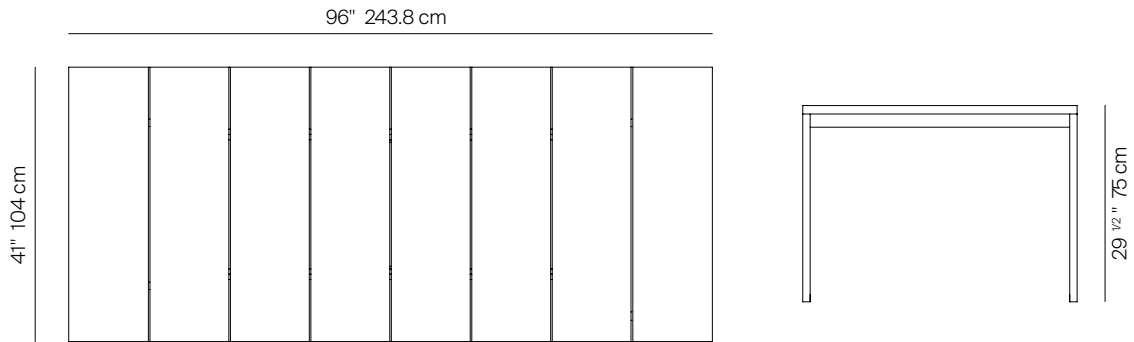

S2

by Ann Vering

The S2 Collection is made of premium grade teak frame.

RECT DINING TABLE 96"

176217

SPECIFICATIONS

Width: 96" 243.8 cm
Depth: 41" 104 cm
Height: 29 1/2" 75 cm

MATERIALS

RECT DINING TABLE 96"

176217

MEASURES INCH CM	OVERALL LENGTH	OVERALL WIDTH	OVERALL HEIGHT	SIZE OF BASE	OVERHANG AT ENDS	OVERHANG AT SIDES	TABLE TOP THICKNESS	APRON TO FLOOR CLEARANCE	SPACE BETWEEN LEGS AT HEAD	SPACE BETWEEN LEGS AT SIDE	SEAT UP TO
DESCRIPTION	A	B	C	D	E	F	G	H	I	J	K
RECT DINING TABLE 96 "	96	41	29 1/2	72	12	7 3/4	1 1/4	24 3/4	23	62	6 TO 8
SKU# 176217	243.8	104	75	183	30	19.6	3.2	63	58.5	157	6 TO 8

MEASURES INCH CM	DIAGONAL CLEARANCE	OVERALL FURNITURE WEIGHT LBS KGS	TOTAL PIECES IN A BOX	BOXED WEIGHT LBS KGS	CUBE
DESCRIPTION	L				
RECT DINING TABLE 96 "	44 1/2	157	1	205	30.2
SKU# 176217	113	71	1	92	