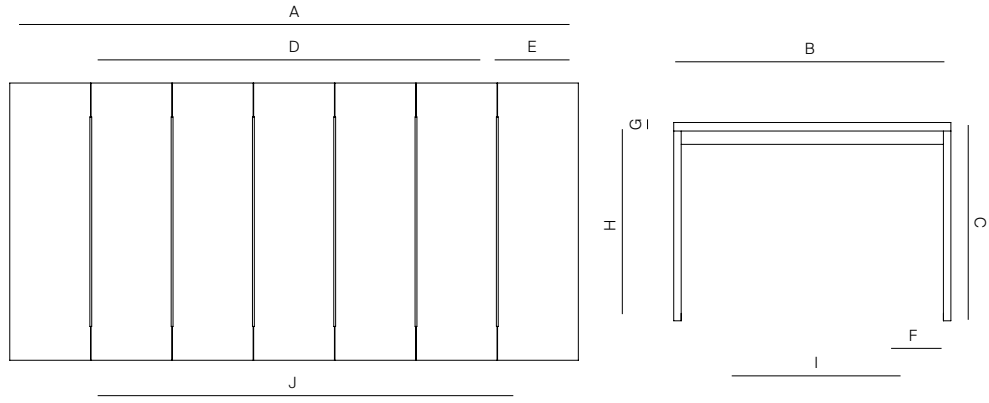

S2

by Ann Vering

The S2 Collection is made of premium grade teak frame.

RECT DINING TABLE 84"

176216

SPECIFICATIONS

Width:	84"	213.3 cm
Depth:	41"	104 cm
Height:	29 1/2"	75 cm

FINISHES

RECT DINING TABLE 84"

176216

MEASURES INCH CM	OVERALL LENGTH	OVERALL WIDTH	OVERALL HEIGHT	SIZE OF BASE	OVERHANG AT ENDS	OVERHANG AT SIDES	TABLE TOP THICKNESS	APRON TO FLOOR CLEARANCE	SPACE BETWEEN LEGS AT HEAD	SPACE BETWEEN LEGS AT SIDE	SEAT UP TO
DESCRIPTION	A	B	C	D	E	F	G	H	I	J	
RECT DINING TABLE 84 "	84	41	29 1/2	60	12	7 3/4	1 1/4	24 3/4	23	50	6
SKU# 176216	213	104	75	152.4	30	19.6	3.2	63	58.5	127	6

MEASURES INCH CM	DIAGONAL CLEARANCE	OVERALL FURNITURE WEIGHT LBS KGS	TOTAL PIECES IN A BOX	BOXED WEIGHT LBS KGS	CUBE
DESCRIPTION	K				
RECT DINING TABLE 84 "	44 1/2	150	1	201	26.6
SKU# 176216	113	69	1	91	