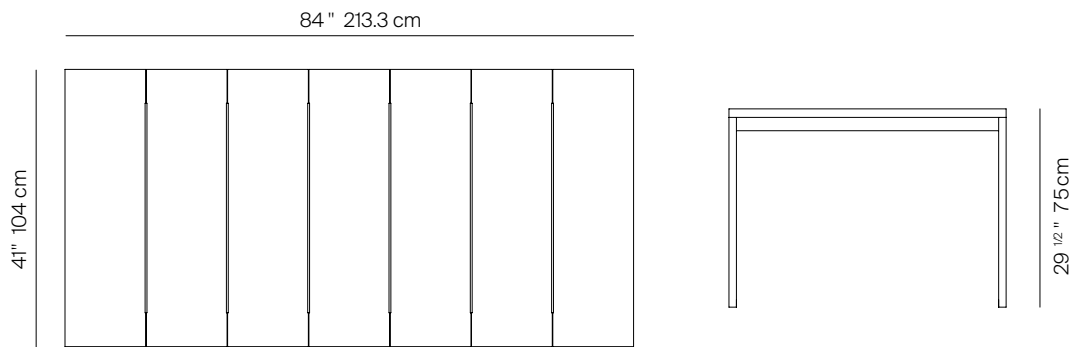

S2

by Ann Vering

The S2 Collection is made of premium grade teak frame.

RECT DINING TABLE 84"

176216

SPECIFICATIONS

Width:	84"	213.3 cm
Depth:	41"	104 cm
Height:	29 1/2"	75 cm

FINISHES

RECT DINING TABLE 84"

176216

MEASURES INCH CM	OVERALL LENGTH	OVERALL WIDTH	OVERALL HEIGHT	SIZE OF BASE	OVERHANG AT ENDS	OVERHANG AT SIDES	TABLE TOP THICKNESS	APRON TO FLOOR CLEARANCE	SPACE BETWEEN LEGS AT HEAD	SPACE BETWEEN LEGS AT SIDE	SEAT UP TO
DESCRIPTION	A	B	C	D	E	F	G	H	I	J	
RECT DINING TABLE 84 "	84	41	29 1/2	60	12	7 3/4	1 1/4	24 3/4	23	50	6
SKU# 176216	213	104	75	152.4	30	19.6	3.2	63	58.5	127	6

MEASURES INCH CM	DIAGONAL CLEARANCE	OVERALL FURNITURE WEIGHT LBS KGS	TOTAL PIECES IN A BOX	BOXED WEIGHT LBS KGS	CUBE
DESCRIPTION	K				
RECT DINING TABLE 84 "	44 1/2	150	1	201	26.6
SKU# 176216	113	69	1	91	