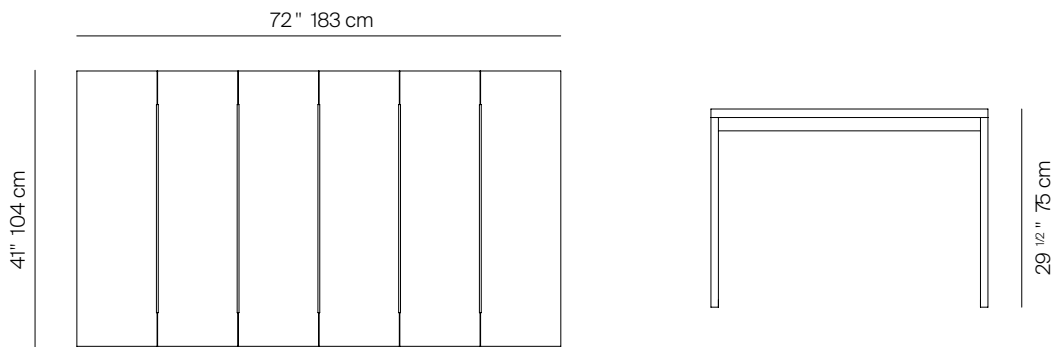

S2

by Ann Vering

The S2 Collection is made of premium grade teak frame.

RECT DINING TABLE 72"

176215

SPECIFICATIONS

Width: 72" 183 cm
Depth: 41" 104 cm
Height: 29 1/2" 75 cm

MATERIALS

RECT DINING TABLE 72"

176215

MEASURES INCH CM	OVERALL LENGTH	OVERALL WIDTH	OVERALL HEIGHT	SIZE OF BASE	OVERHANG AT ENDS	OVERHANG AT SIDES	TABLE TOP THICKNESS	APRON TO FLOOR CLEARANCE	SPACE BETWEEN LEGS AT HEAD	SPACE BETWEEN LEGS AT SIDE	SEAT UP TO
DESCRIPTION	A	B	C	D	E	F	G	H	I	J	K
RECT DINING TABLE 72 "	72	41	29 1/2	48	12	7 3/4	1 1/4	24 3/4	23	38	4 TO 6
SKU# 176215	183	104	75	122	30	19.6	3.2	63	58.5	96.5	4 TO 6

MEASURES INCH CM	DIAGONAL CLEARANCE	OVERALL FURNITURE WEIGHT LBS KGS	TOTAL PIECES IN A BOX	BOXED WEIGHT LBS KGS	CUBE
DESCRIPTION	L				
RECT DINING TABLE 72 "	44 1/2	147	1	196	23
SKU# 176215	113	67	1	88	