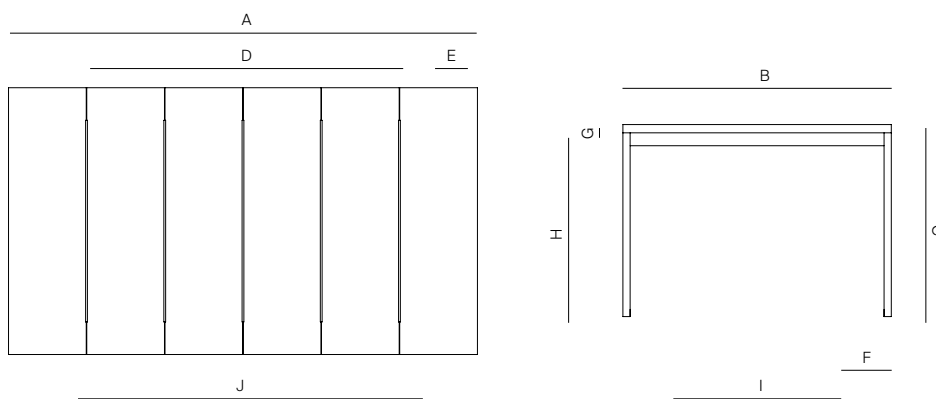

S2

by Ann Vering

The S2 Collection is made of premium grade teak frame.

RECT DINING TABLE 72"

176215

SPECIFICATIONS

Width: 72" 183 cm
Depth: 41" 104 cm
Height: 29 1/2" 75 cm

MATERIALS

RECT DINING TABLE 72"

176215

MEASURES INCH CM	OVERALL LENGTH	OVERALL WIDTH	OVERALL HEIGHT	SIZE OF BASE	OVERHANG AT ENDS	OVERHANG AT SIDES	TABLE TOP THICKNESS	APRON TO FLOOR CLEARANCE	SPACE BETWEEN LEGS AT HEAD	SPACE BETWEEN LEGS AT SIDE	SEAT UP TO
DESCRIPTION	A	B	C	D	E	F	G	H	I	J	K
RECT DINING TABLE 72 "	72	41	29 1/2	48	12	7 3/4	1 1/4	24 3/4	23	38	4 TO 6
SKU# 176215	183	104	75	122	30	19.6	3.2	63	58.5	96.5	4 TO 6

MEASURES INCH CM	DIAGONAL CLEARANCE	OVERALL FURNITURE WEIGHT LBS KGS	TOTAL PIECES IN A BOX	BOXED WEIGHT LBS KGS	CUBE
DESCRIPTION	L				
RECT DINING TABLE 72 "	44 1/2	147	1	196	23
SKU# 176215	113	67	1	88	