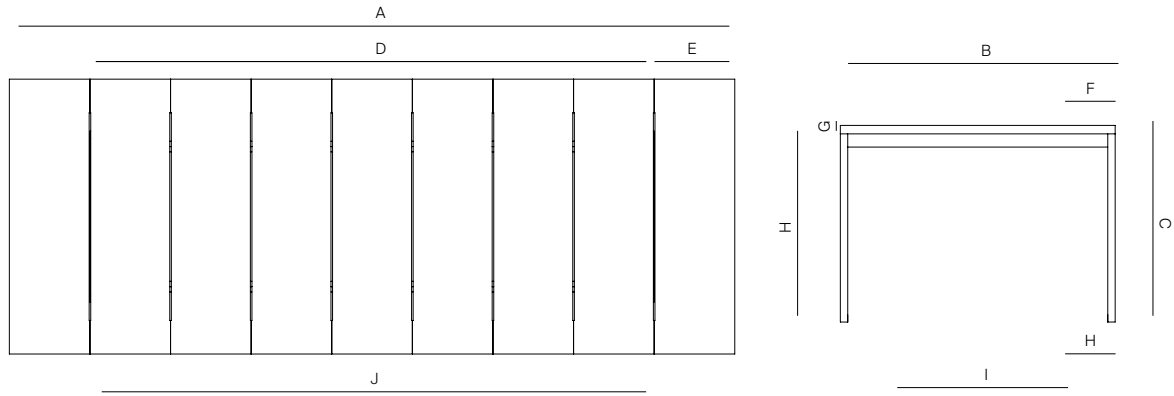

S2

by Ann Vering

The S2 Collection is made of premium grade teak frame.

RECT DINING TABLE 108"

176218

SPECIFICATIONS

Width:	108"	274.3 cm
Depth:	41"	104 cm
Height:	29 1/2"	75 cm

FINISHES

RECT DINING TABLE 108"

176218

MEASURES INCH CM	OVERALL LENGTH	OVERALL WIDTH	OVERALL HEIGHT	SIZE OF BASE	OVERHANG AT ENDS	OVERHANG AT SIDES	TABLE TOP THICKNESS	APRON TO FLOOR CLEARANCE	SPACE BETWEEN LEGS AT HEAD	SPACE BETWEEN LEGS AT SIDE	SEAT UP TO
DESCRIPTION	A	B	C	D	E	F	G	H	I	J	K
RECT DINING TABLE 108"	108	41	29 1/2	83 3/4	12	7 3/4	1 1/4	24 3/4	23	73 3/4	8 TO 10
SKU# 176218	274.3	104	75	212.7	30	19.6	3.2	63	58.5	187	8 TO 10

MEASURES INCH CM	DIAGONAL CLEARANCE	OVERALL FURNITURE WEIGHT LBS KGS	TOTAL PIECES IN A BOX	BOXED WEIGHT LBS KGS	CUBE
DESCRIPTION	L				
RECT DINING TABLE 108"	44 1/2	161	1	210	33.9
SKU# 176218	441/2	73	1	95	