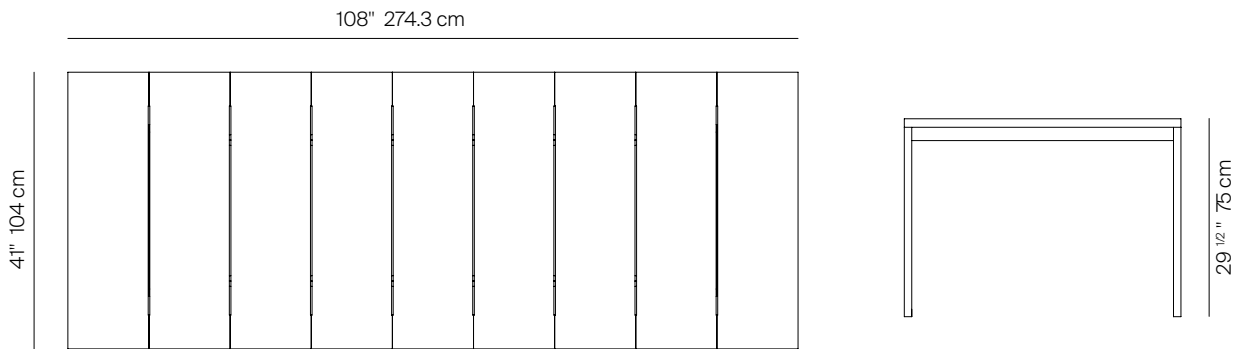

S2

by Ann Vering

The S2 Collection is made of premium grade teak frame.

RECT DINING TABLE 108"

176218

SPECIFICATIONS

Width:	108"	274.3 cm
Depth:	41"	104 cm
Height:	29 1/2"	75 cm

FINISHES

RECT DINING TABLE 108"

176218

MEASURES INCH CM	OVERALL LENGTH	OVERALL WIDTH	OVERALL HEIGHT	SIZE OF BASE	OVERHANG AT ENDS	OVERHANG AT SIDES	TABLE TOP THICKNESS	APRON TO FLOOR CLEARANCE	SPACE BETWEEN LEGS AT HEAD	SPACE BETWEEN LEGS AT SIDE	SEAT UP TO
DESCRIPTION	A	B	C	D	E	F	G	H	I	J	K
RECT DINING TABLE 108"	108	41	29 1/2	83 3/4	12	7 3/4	1 1/4	24 3/4	23	73 3/4	8 TO 10
SKU# 176218	274.3	104	75	212.7	30	19.6	3.2	63	58.5	187	8 TO 10

MEASURES INCH CM	DIAGONAL CLEARANCE	OVERALL FURNITURE WEIGHT LBS KGS	TOTAL PIECES IN A BOX	BOXED WEIGHT LBS KGS	CUBE
DESCRIPTION	L				
RECT DINING TABLE 108"	44 1/2	161	1	210	33.9
SKU# 176218	441/2	73	1	95	