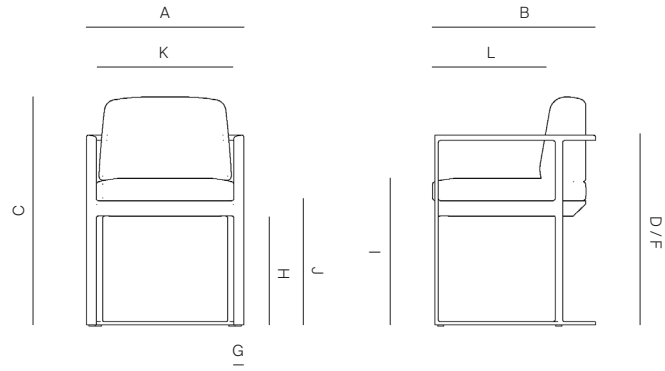

MR5

by Mario Ruiz

DINING CHAIR

772101

SPECIFICATIONS

Width:	22 1/4"	56.3 cm
Depth:	23"	58.5 cm
Height:	32 1/4"	82 cm
Seat height:	21"	53 cm

COM: 2 yds

*COM based on 54" wide no repeat fabric.

DANAO

danaoliving.com

MEASURES INCH CM	OVERALL WIDTH	OVERALL DEPTH	OVERALL HEIGHT WITH CUSHIONS	OVERALL FRAME HEIGHT	ARM HEIGHT	ARM WIDTH	FOOT HEIGHT	SEAT HEIGHT WITH CUSHIONS	SEAT HEIGHT (FLOOR TO FRAME)	INSIDE SEAT WIDTH (CUSHIONS)	INSIDE SEAT DEPTH (CUSHIONS)
DESCRIPTION	A	B	C	D	F	G	H	I	J	K	L
DINING CHAIR	22 1/4	23	32 1/4	27	27	2	15 3/4	21	17 3/4	19 1/2	21 1/4
SKU# 772101	56.3	58.5	82	68.5	68.5	5	40	53	45	49.3	54

MEASURES INCH CM	# OF BACK CUSHIONS	COM BACK CUSHIONS YARDS METERS	# OF SEAT CUSHIONS	COM SEAT CUSHIONS YARDS METERS	DIAGONAL CLEARANCE	FURNITURE WEIGHT LBS KGS	TOTAL PIECES IN A BOX	BOXED WEIGHT LBS KGS	BOXED WIDTH	BOXED DEPTH	BOXED HEIGHT	CBM
DESCRIPTION	M											
DINING CHAIR	1	1	1	1	35 1/2	29	1	40	25.25	25.75	30	0.32
SKU# 772101	1	1	1	1	90	13	1	18	64.14	65.41	76.20	0.32