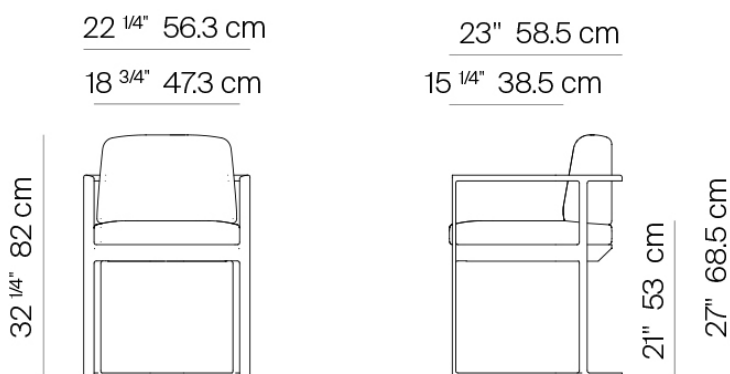

MR5

by Mario Ruiz

DINING CHAIR

772101

SPECIFICATIONS

Width:	22 1/4"	56.3 cm
Depth:	23"	58.5 cm
Height:	32 1/4"	82 cm
Seat height:	21"	53 cm

COM: 2 yds

*COM based on 54" wide no repeat fabric.

DANAO

danaoliving.com

MEASURES INCH CM	OVERALL WIDTH	OVERALL DEPTH	OVERALL HEIGHT WITH CUSHIONS	OVERALL FRAME HEIGHT	ARM HEIGHT	ARM WIDTH	FOOT HEIGHT	SEAT HEIGHT WITH CUSHIONS	SEAT HEIGHT (FLOOR TO FRAME)	INSIDE SEAT WIDTH (CUSHIONS)	INSIDE SEAT DEPTH (CUSHIONS)
DESCRIPTION	A	B	C	D	F	G	H	I	J	K	L
DINING CHAIR	22 1/4	23	32 1/4	27	27	2	15 3/4	21	17 3/4	19 1/2	21 1/4
SKU# 772101	56.3	58.5	82	68.5	68.5	5	40	53	45	49.3	54

MEASURES INCH CM	# OF BACK CUSHIONS	COM BACK CUSHIONS YARDS METERS	# OF SEAT CUSHIONS	COM SEAT CUSHIONS YARDS METERS	DIAGONAL CLEARANCE	FURNITURE WEIGHT LBS KGS	TOTAL PIECES IN A BOX	BOXED WEIGHT LBS KGS	BOXED WIDTH	BOXED DEPTH	BOXED HEIGHT	CBM
DESCRIPTION	M											
DINING CHAIR	1	1	1	1	35 1/2	29	1	40	25.25	25.75	30	0.32
SKU# 772101	1	1	1	1	90	13	1	18	64.14	65.41	76.20	0.32