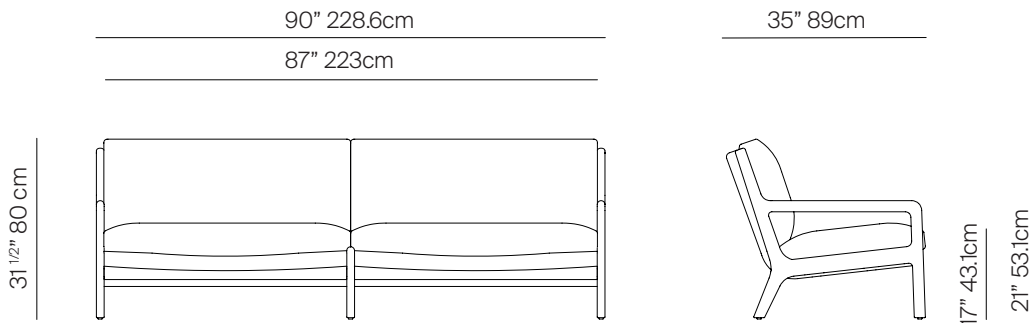

MORELLINO

by Toan Nguyen

SOFA 90"

048.2502

SPECIFICATIONS

Width:	90"	228.6 cm
Depth:	35"	89 cm
Height:	31 1/2"	80 cm
Seat height:	17"	43.1 cm
COM:	7.75 yds	

COM based on 54" wide no repeat fabric.

MATERIALS

DANA O

danaoliving.com

SOFA 90"

048.2502

MEASURES INCH CM	OVERALL WIDTH	OVERALL DEPTH	OVERALL HEIGHT WITH CUSHIONS	OVERALL FRAME HEIGHT	ARM HEIGHT	ARM WIDTH	FOOT HEIGHT	SEAT HEIGHT WITH CUSHIONS	FRAME SEAT HEIGHT (FLOOR TO FRAME)	INSIDE SEAT WIDTH	INSIDE SEAT DEPTH
DESCRIPTION	A	B	C	D	E	F	G	H	I	J	K
SOFA 90"	90	35	31 1/2	30 1/4	21	11/2	-	17	10 3/4	87	23
SKU# 048.2502	228.6	89	80	76	53.1	4	-	43.1	27.2	223	58.4

MEASURES INCH CM	# OF BACK CUSHIONS	# OF SEAT CUSHIONS	COM YARDS METERS	DIAGONAL CLEARANCE	FURNITURE WEIGHT LBS KGS	TOTAL PIECES IN A BOX	BOXED WEIGHT LBS KGS	CUBE
DESCRIPTION	L							
SOFA 90"	2	2	7.75	35 1/2	90	1	147	71.29
SKU# 048.2502	2	2		90	41	1	66.6	