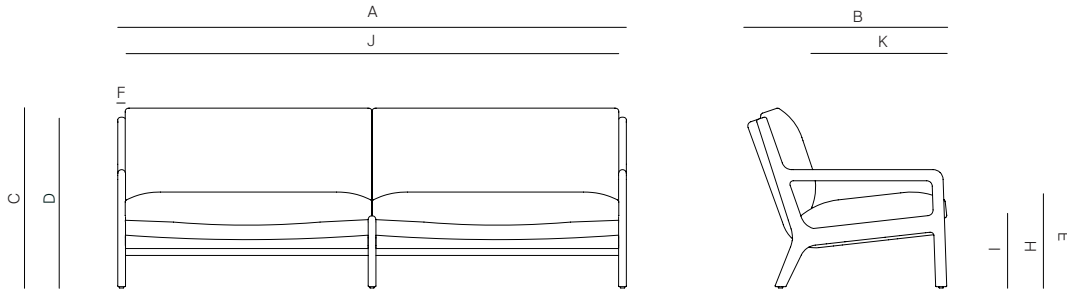

MORELLINO

by Toan Nguyen

SOFA 90"

048.2502

SPECIFICATIONS

Width:	90"	228.6 cm
Depth:	35"	89 cm
Height:	31 1/2"	80 cm
Seat height:	17"	43.1 cm
COM:	7.75 yds	

COM based on 54" wide no repeat fabric.

MATERIALS

DANA O

danaoliving.com

SOFA 90"

048.2502

MEASURES INCH CM	OVERALL WIDTH	OVERALL DEPTH	OVERALL HEIGHT WITH CUSHIONS	OVERALL FRAME HEIGHT	ARM HEIGHT	ARM WIDTH	FOOT HEIGHT	SEAT HEIGHT WITH CUSHIONS	FRAME SEAT HEIGHT (FLOOR TO FRAME)	INSIDE SEAT WIDTH	INSIDE SEAT DEPTH
DESCRIPTION	A	B	C	D	E	F	G	H	I	J	K
SOFA 90"	90	35	31 1/2	30 1/4	21	11/2	-	17	10 3/4	87	23
SKU# 048.2502	228.6	89	80	76	53.1	4	-	43.1	27.2	223	58.4

MEASURES INCH CM	# OF BACK CUSHIONS	# OF SEAT CUSHIONS	COM YARDS METERS	DIAGONAL CLEARANCE	FURNITURE WEIGHT LBS KGS	TOTAL PIECES IN A BOX	BOXED WEIGHT LBS KGS	CUBE
DESCRIPTION	L							
SOFA 90"	2	2	7.75	35 1/2	90	1	147	71.29
SKU# 048.2502	2	2		90	41	1	66.6	